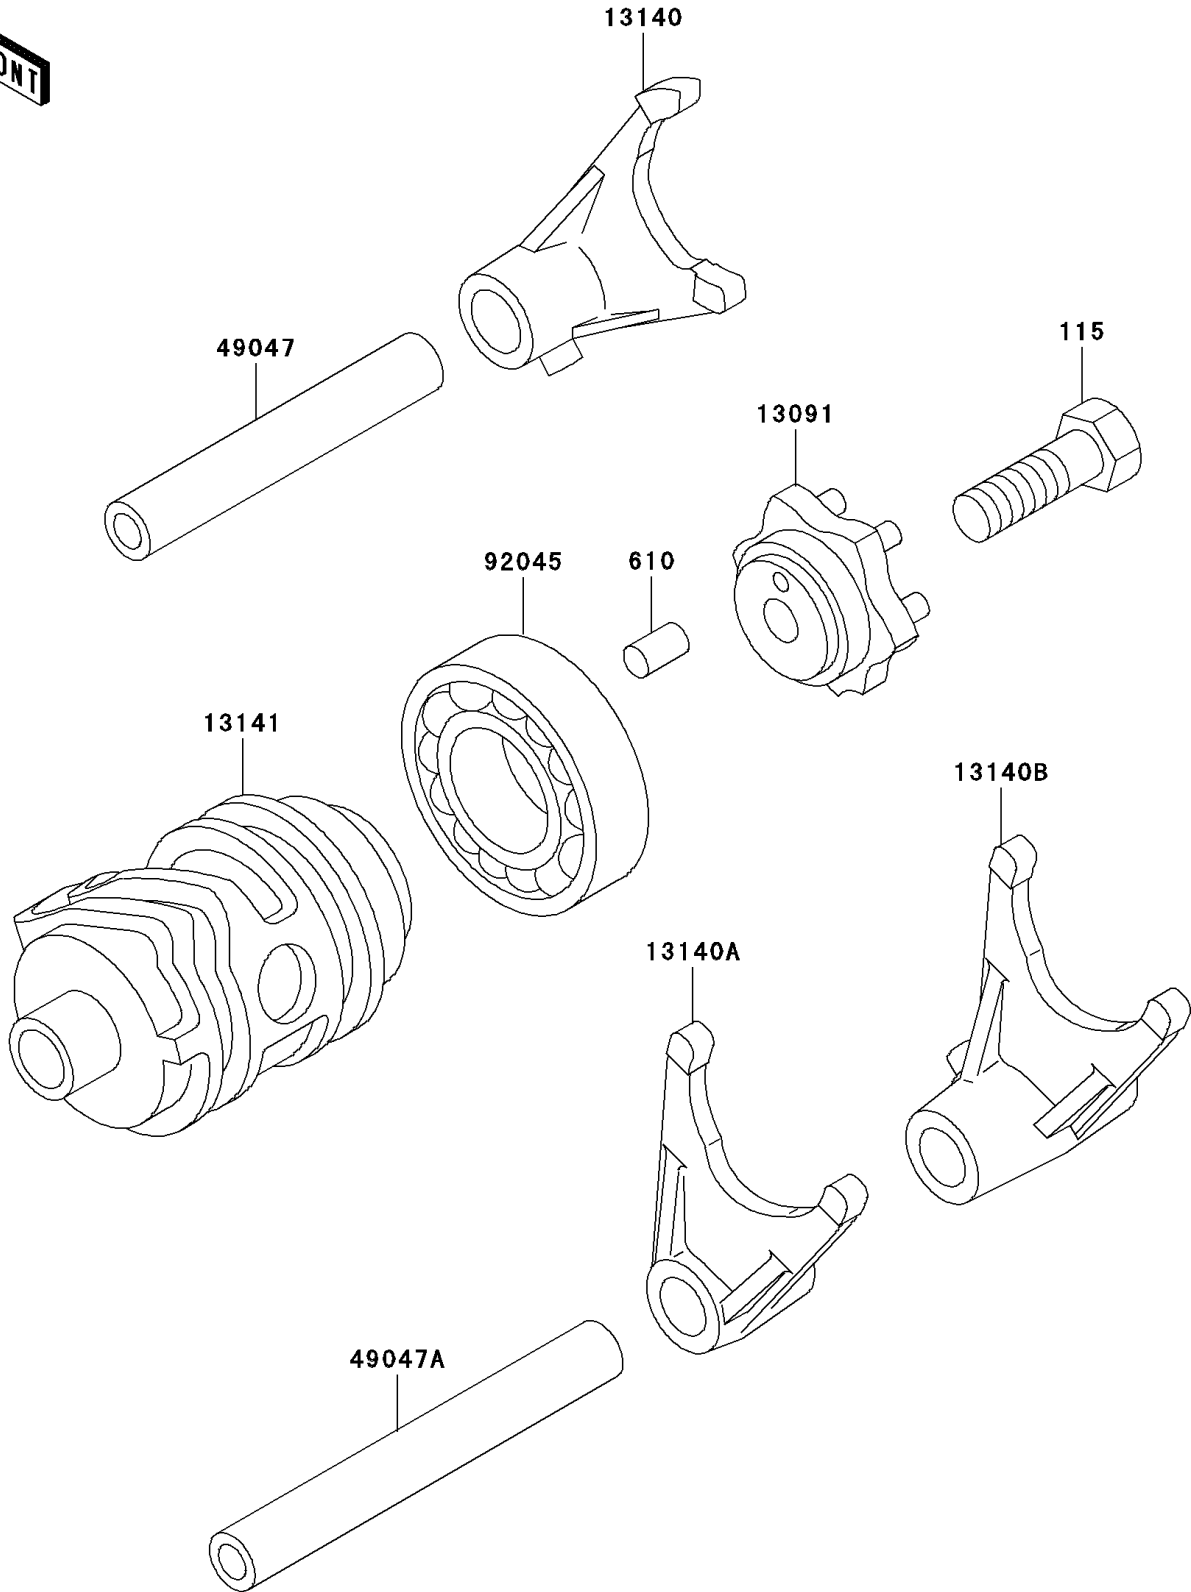

2003 KX85 PARTS DIAGRAM

Gear Change Drum/Shift Fork(s)

E1362

2003 KX85 PARTS LIST

Gear Change Drum/Shift Fork(s)

ITEM NAME	PART NUMBER	QUANTITY
BOLT-SMALL-UPSET (Ref # 115)	115G0825	1
ROLLER,4X8 (Ref # 610)	610A0408	1
HOLDER,CHANGE DRUM (Ref # 13091)	13091-1390	1
FORK-SHIFT,5TH&6TH (Ref # 13140)	13140-1302	1
FORK-SHIFT,2ND&3RD (Ref # 13140A)	13140-1303	1
FORK-SHIFT,LOW&4TH (Ref # 13140B)	13140-1304	1
DRUM-CHANGE (Ref # 13141)	13141-1120	1
ROD-SHIFT,5.9X10X64.5 (Ref # 49047)	49047-1063	1
ROD-SHIFT,5.9X10X81 (Ref # 49047A)	49047-1064	1
BEARING-BALL,6905Z (Ref # 92045)	92045-1058	1