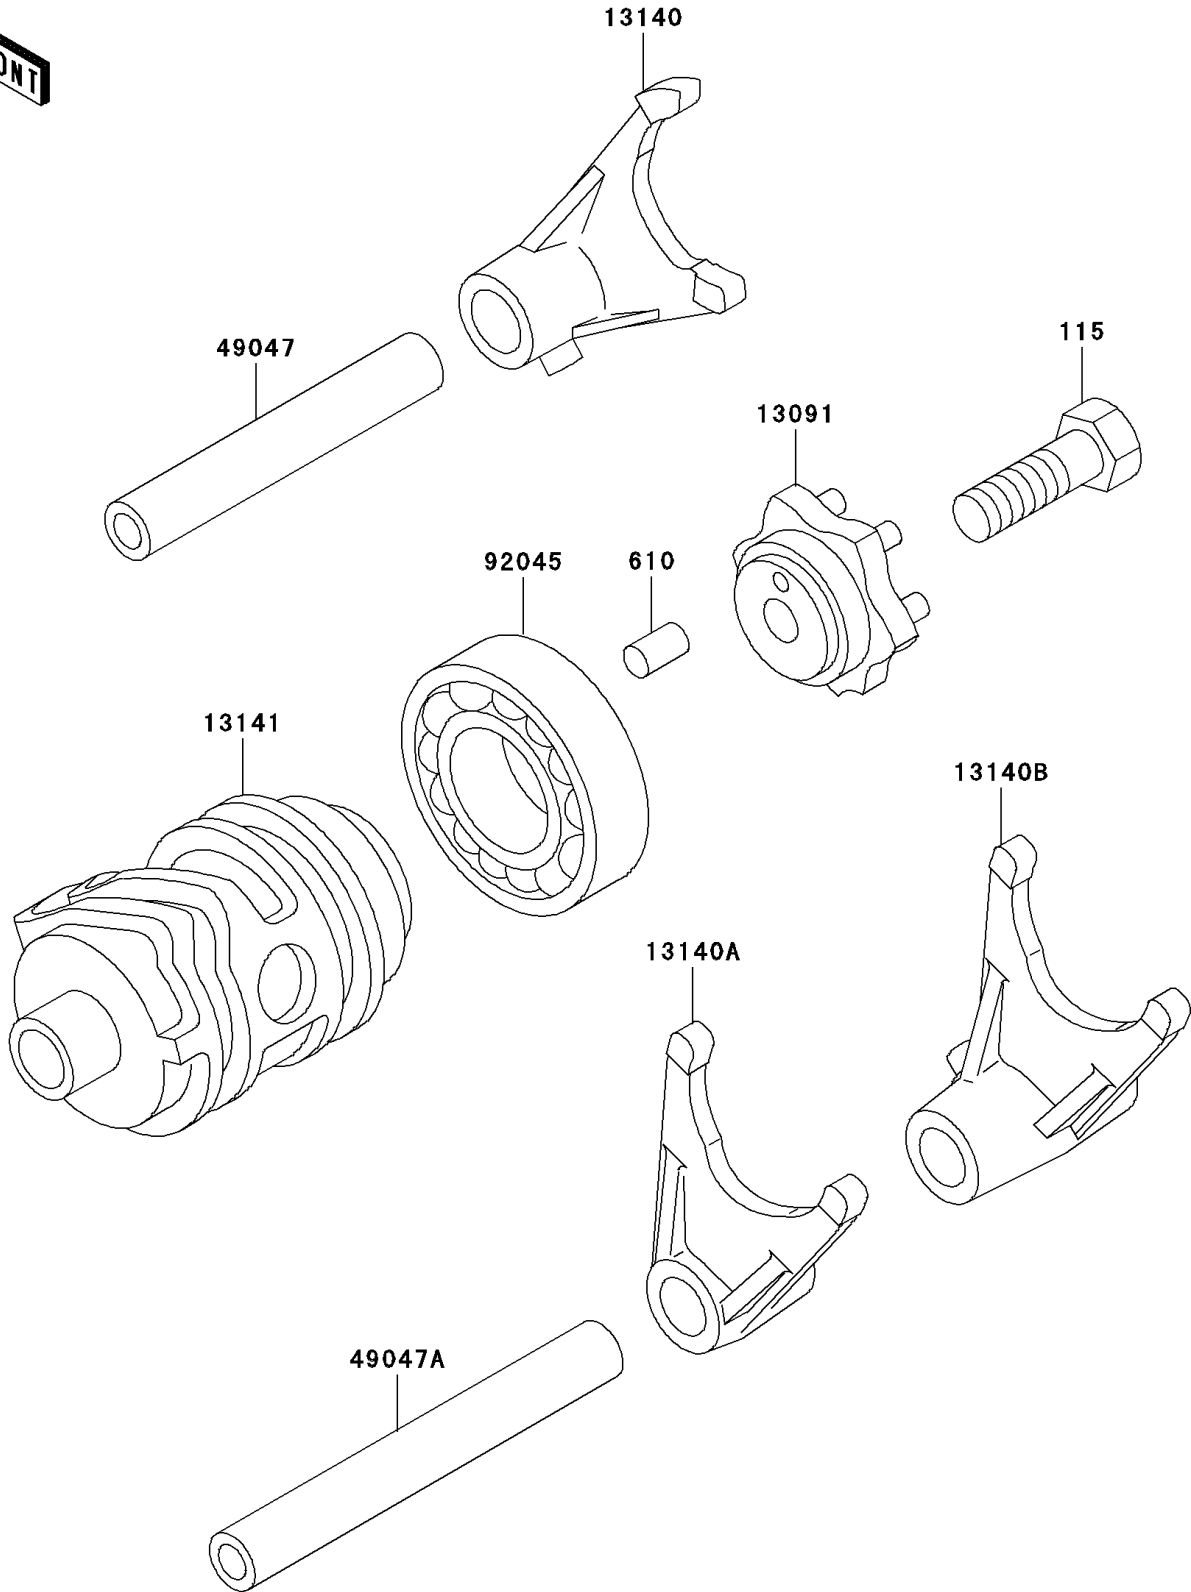

2004 KX85 PARTS DIAGRAM

Gear Change Drum/Shift Fork(s)

E1362

2004 KX85 PARTS LIST

Gear Change Drum/Shift Fork(s)

ITEM NAME	PART NUMBER	QUANTITY
BOLT-SMALL-UPSET (Ref # 115)	115G0825	1
ROLLER,4X8 (Ref # 610)	610A0408	1
HOLDER,CHANGE DRUM (Ref # 13091)	13091-1390	1
FORK-SHIFT,5TH&6TH (Ref # 13140)	13140-1302	1
FORK-SHIFT,2ND&3RD (Ref # 13140A)	13140-1303	1
FORK-SHIFT,LOW&4TH (Ref # 13140B)	13140-1304	1
DRUM-CHANGE (Ref # 13141)	13141-1120	1
ROD-SHIFT,5.9X10X64.5 (Ref # 49047)	49047-1063	1
ROD-SHIFT,5.9X10X81 (Ref # 49047A)	49047-1064	1
BEARING-BALL,6905Z (Ref # 92045)	92045-1058	1