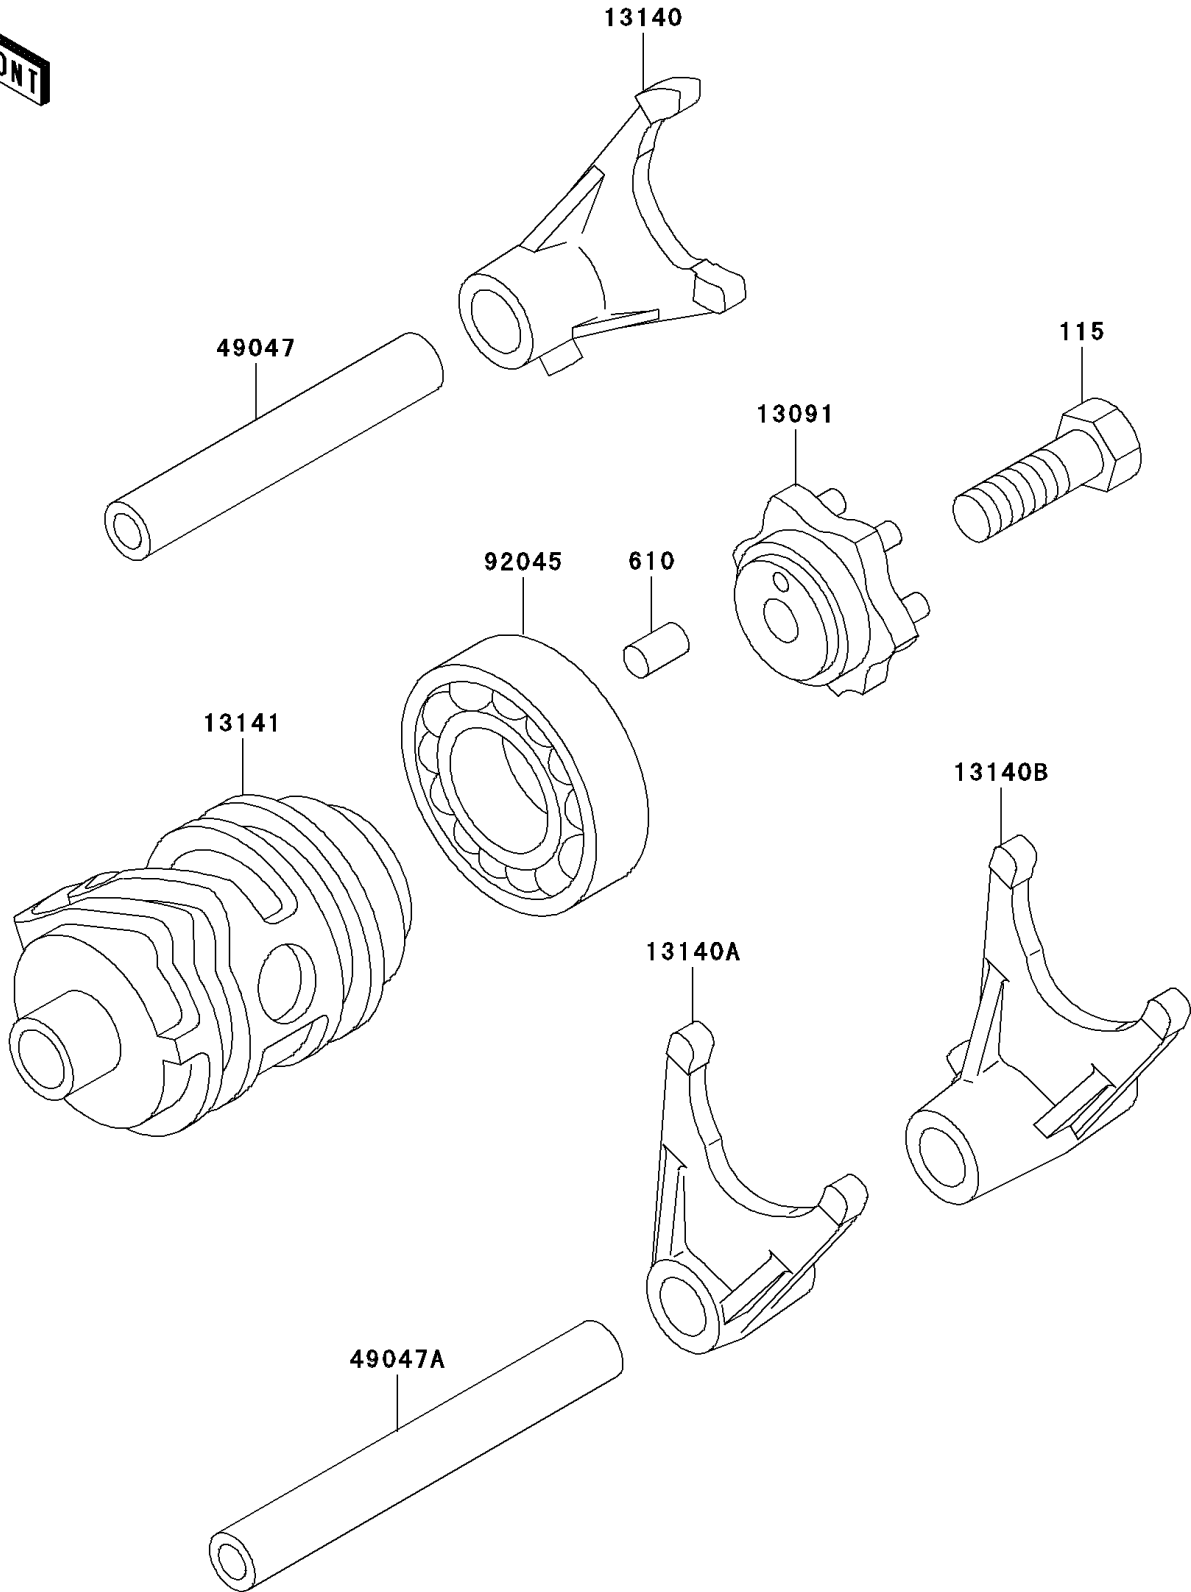

2005 KX85 PARTS DIAGRAM

Gear Change Drum/Shift Fork(s)

E1362

2005 KX85 PARTS LIST

Gear Change Drum/Shift Fork(s)

ITEM NAME	PART NUMBER	QUANTITY
BOLT-SMALL-UPSET (Ref # 115)	115G0825	1
ROLLER,4X8 (Ref # 610)	610A0408	1
HOLDER,CHANGE DRUM (Ref # 13091)	13091-1390	1
FORK-SHIFT,5TH&6TH (Ref # 13140)	13140-1302	1
FORK-SHIFT,2ND&3RD (Ref # 13140A)	13140-1303	1
FORK-SHIFT,LOW&4TH (Ref # 13140B)	13140-1304	1
DRUM-CHANGE (Ref # 13141)	13141-1120	1
ROD-SHIFT,5.9X10X64.5 (Ref # 49047)	49047-1063	1
ROD-SHIFT,5.9X10X81 (Ref # 49047A)	49047-1064	1
BEARING-BALL,6905Z (Ref # 92045)	92045-1058	1