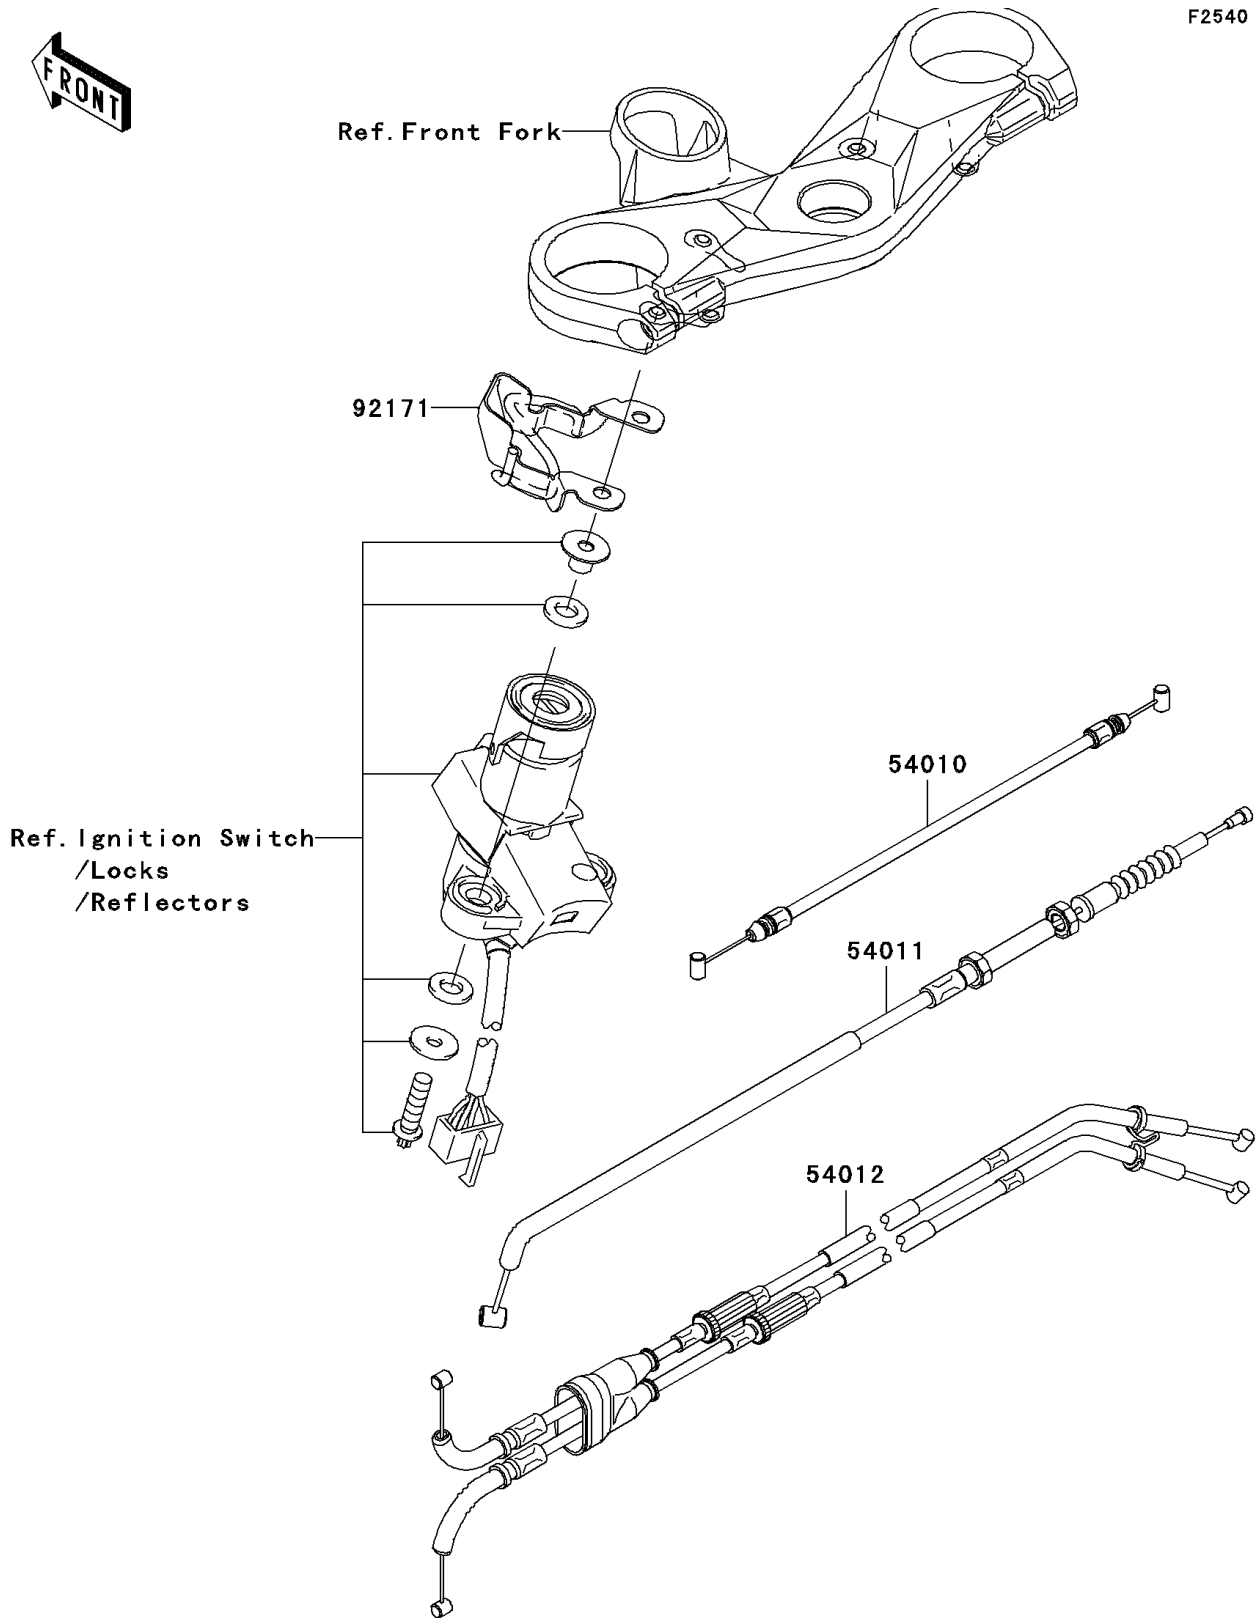

# 2008 Ninja® ZX™-10R PARTS DIAGRAM

Cables

F2540

## 2008 Ninja® ZX™-10R PARTS LIST

### Cables

ITEM NAME	PART NUMBER	QUANTITY
CABLE,SEAT LOCK (Ref # 54010)	54010-0074	1
CABLE-CLUTCH (Ref # 54011)	54011-0080	1
CABLE-THROTTLE (Ref # 54012)	54012-0221	1
CLAMP,CABLE (Ref # 92171)	92171-0675	1