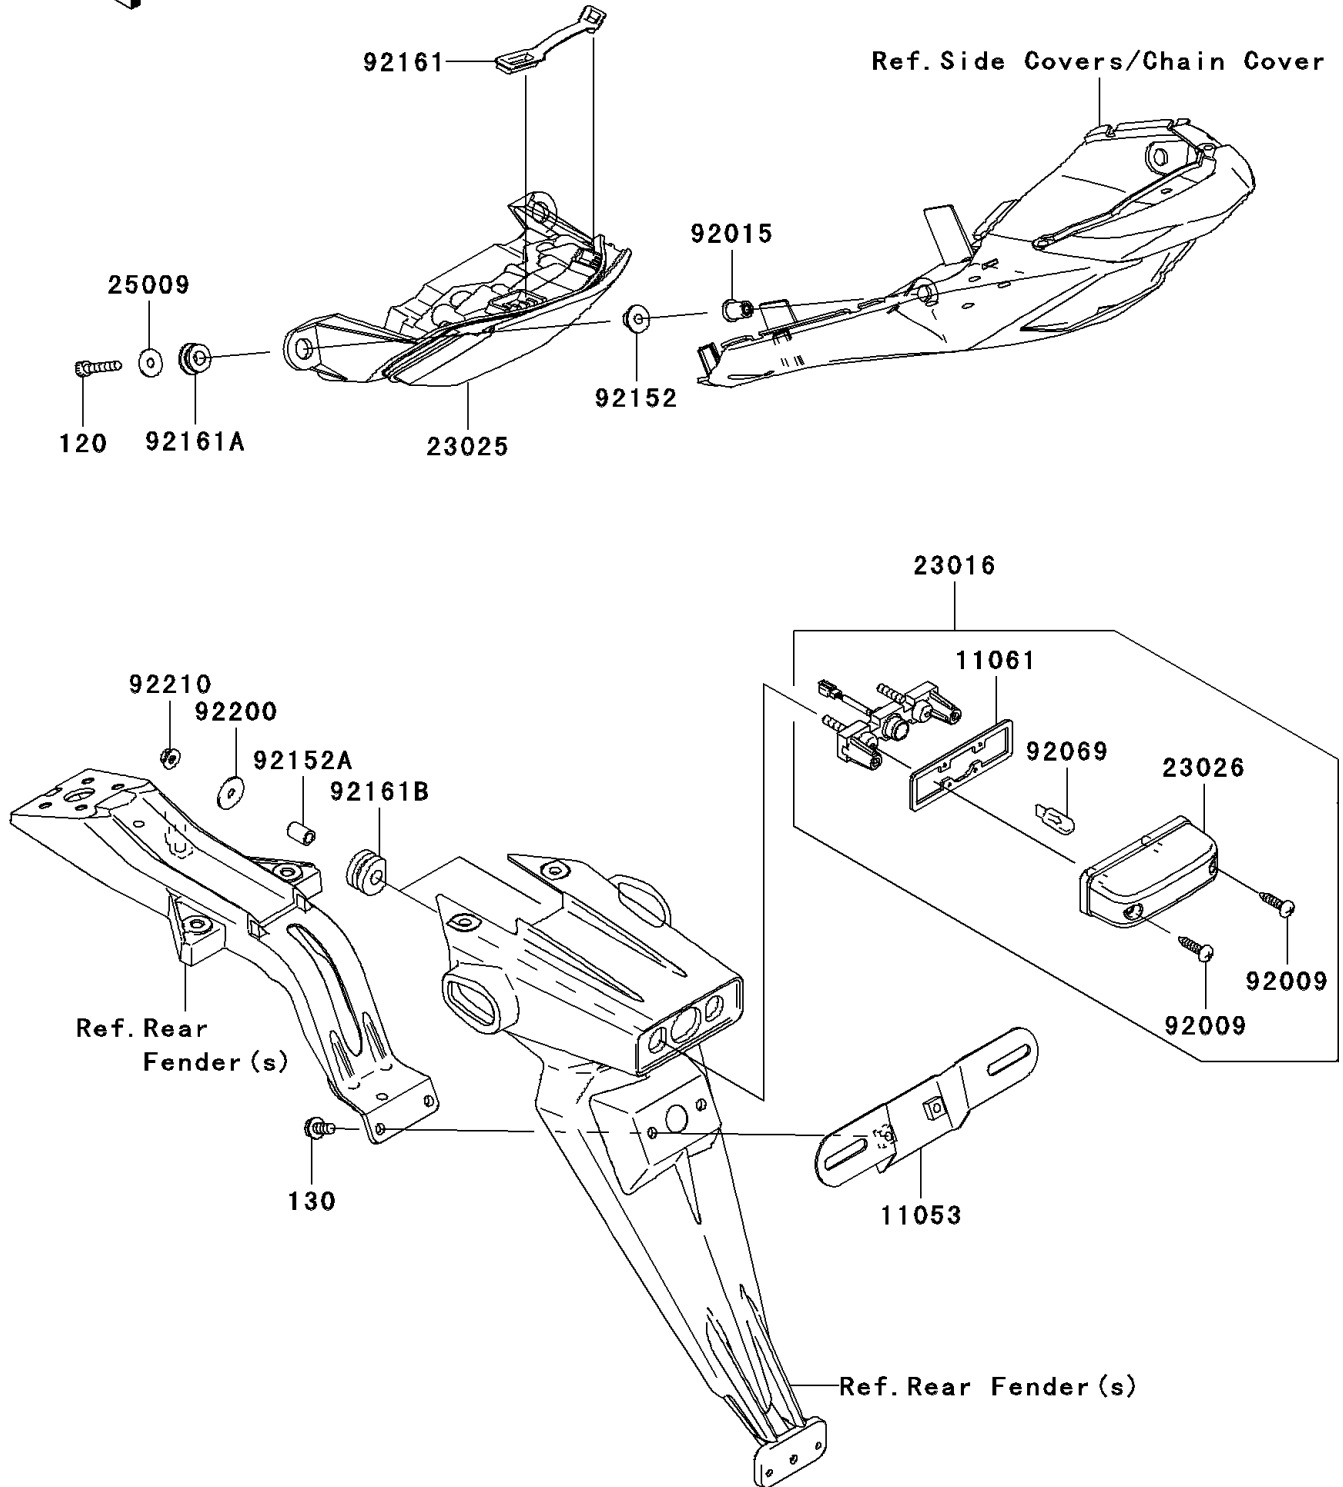

# 2008 Ninja® ZX™-10R PARTS DIAGRAM

Taillight(s)

F2720

## 2008 Ninja® ZX™-10R PARTS LIST

### Taillight(s)

ITEM NAME	PART NUMBER	QUANTITY
BRACKET,LICENSE (Ref # 11053)	11053-0400	1
GASKET,LICENSE LAMP (Ref # 11061)	11061-0329	1
LAMP-ASSY,LICENSE (Ref # 23016)	23016-0020	1
LAMP-TAIL (Ref # 23025)	23025-0027	1
LENS,LICENSE LAMP (Ref # 23026)	23026-0014	1
WASHER,5.2X16X1.2 (Ref # 25009)	25009-004	2
SCREW,TAPPING,4X16 (Ref # 92009)	92009-1605	2
NUT,WELL,5MM (Ref # 92015)	92015-1757	2
BULB,12V 5W (Ref # 92069)	92069-1016	1
COLLAR (Ref # 92152)	92152-0092	2
COLLAR,6X9X13.3 (Ref # 92152A)	92152-0617	2
DAMPER,TAIL LAMP (Ref # 92161)	92161-0191	1
DAMPER (Ref # 92161A)	92161-0317	2
DAMPER (Ref # 92161B)	92161-1313	2
WASHER,5.5X20X1.2 (Ref # 92200)	92200-0284	2
NUT,FLANGED,5MM (Ref # 92210)	92210-0007	2
BOLT-SOCKET,5X22 (Ref # 120)	120CA0522	2
BOLT-FLANGED,6X16 (Ref # 130)	130CA0616	2