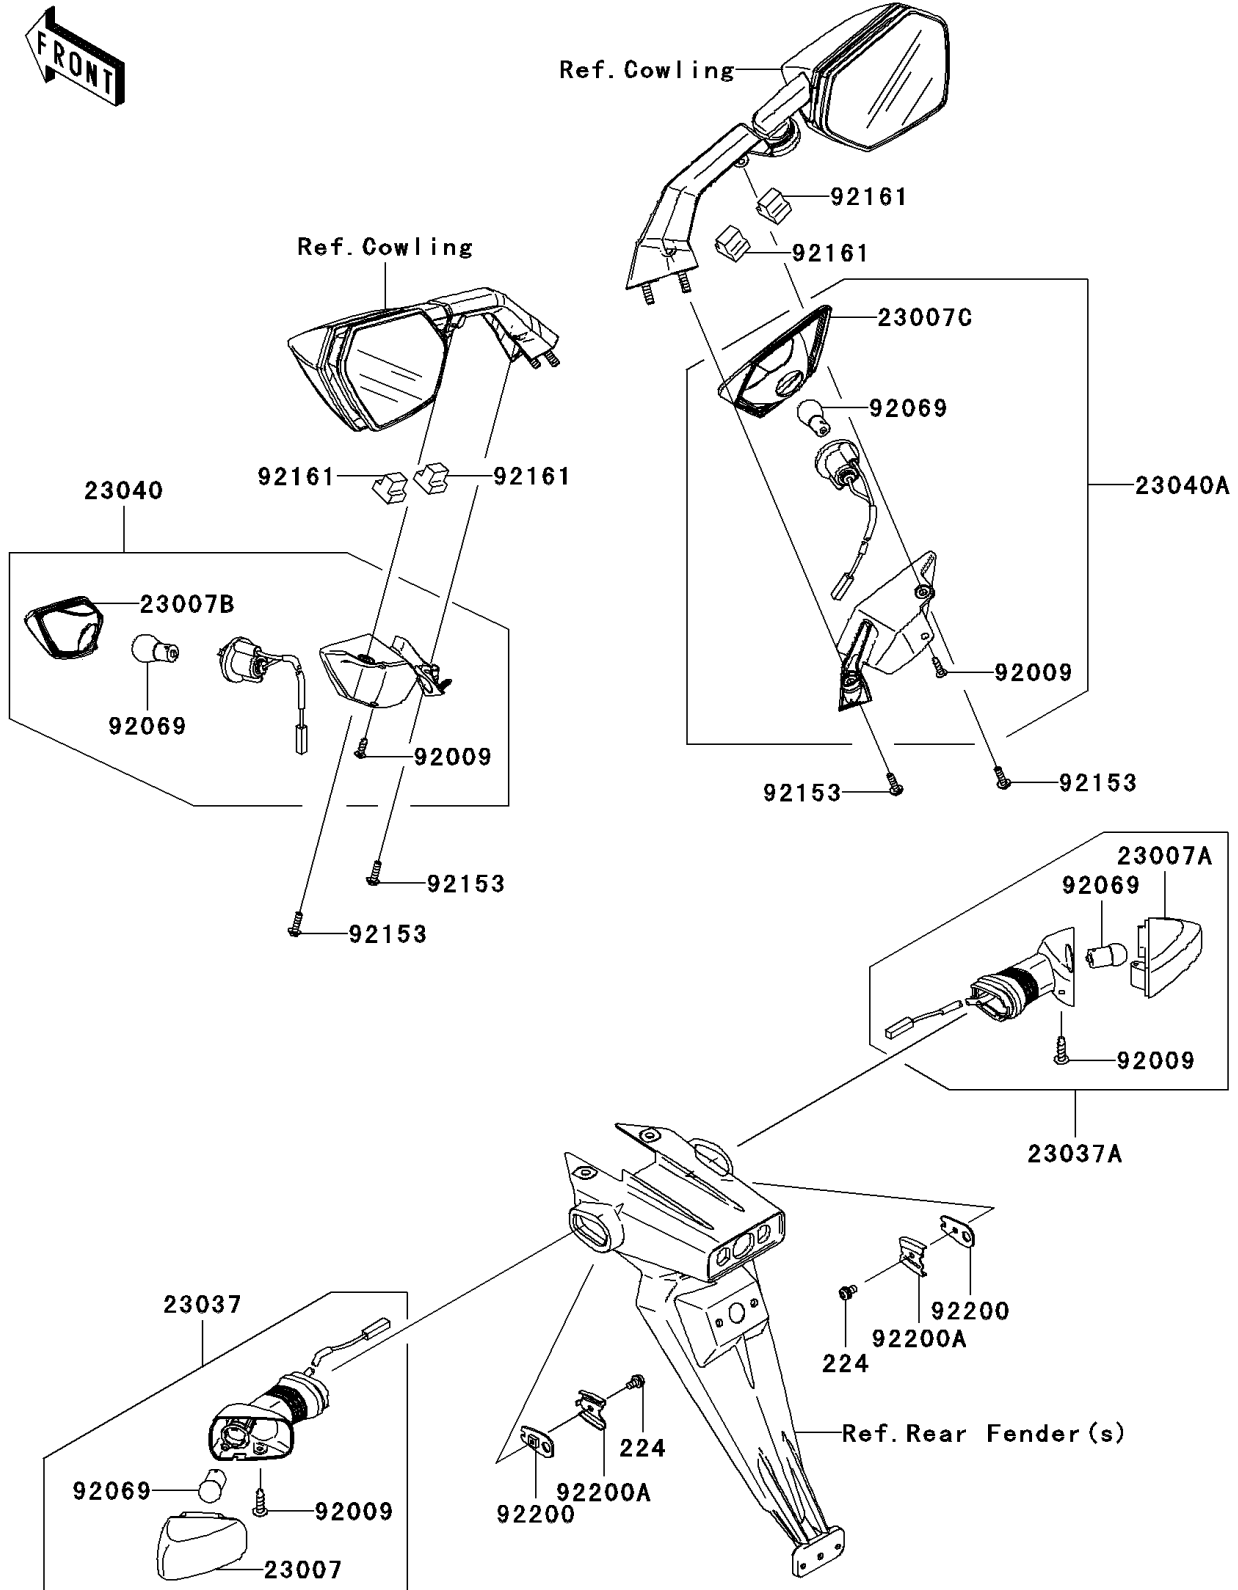

2008 Ninja® ZX™-10R PARTS DIAGRAM

Turn Signals

F2730

2008 Ninja® ZX™-10R PARTS LIST

Turn Signals

ITEM NAME	PART NUMBER	QUANTITY
LENS-COMP,SIGNAL LAMP,RR,LH (Ref # 23007)	23007-0102	1
LENS-COMP,SIGNAL LAMP,RR,RH (Ref # 23007A)	23007-0103	1
LENS-COMP,SIGNAL LAMP,FR,LH (Ref # 23007B)	23007-0111	1
LENS-COMP,SIGNAL LAMP,FR,RH (Ref # 23007C)	23007-0112	1
LAMP-ASSY-SIGNAL,RR,LH (Ref # 23037)	23037-0145	1
LAMP-ASSY-SIGNAL,RR,RH (Ref # 23037A)	23037-0146	1
LAMP-SIGNAL,FR,LH (Ref # 23040)	23040-0075	1
LAMP-SIGNAL,FR,RH (Ref # 23040A)	23040-0076	1
SCREW,4X16,BLACK (Ref # 92009)	92009-1158	4
BULB,12V 10W (Ref # 92069)	92069-0020	4
BOLT,SOCKET,5X16 (Ref # 92153)	92153-1244	4
DAMPER (Ref # 92161)	92161-0674	4
WASHER,SIGNAL LAMP (Ref # 92200)	92200-0164	2
WASHER,SIGNAL LAMP (Ref # 92200A)	92200-0165	2
SCREW-PAN-WP-CROS,4X8 (Ref # 224)	224AB0408	2