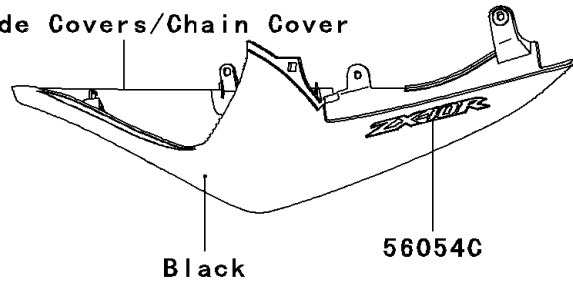

# 2009 Ninja® ZX™-10R PARTS DIAGRAM

Decals(Green)(E9F)(CN)

F2861F

Ref. Side Covers/Chain Cover

Ref. Cowling Lowers