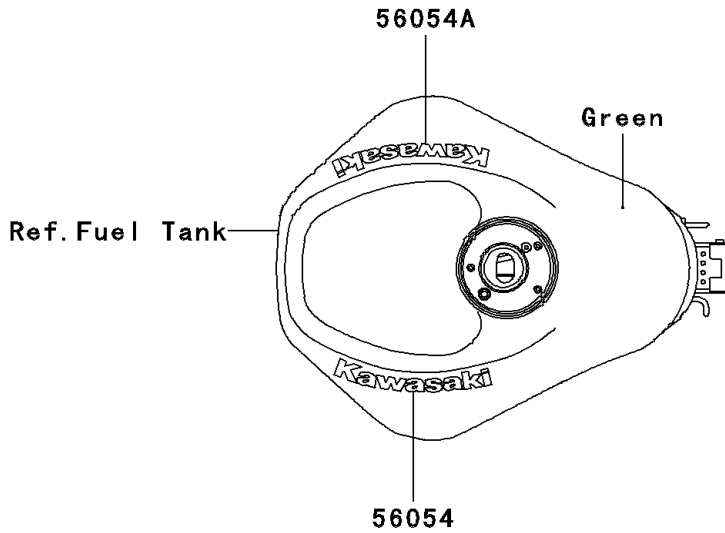

# 2009 Ninja® ZX™-10R PARTS DIAGRAM

Decals(Green)(E9F)(CN)

F2861F

Ref. Side Covers/Chain Cover

Ref. Cowling Lowers

## 2009 Ninja® ZX™-10R PARTS LIST

Decals(Green)(E9F)(CN)

ITEM NAME	PART NUMBER	QUANTITY
MARK,FUEL TANK,LH,KAWASAKI (Ref # 56054)	56054-0164	1
MARK,FUEL TANK,RH,KAWASAKI (Ref # 56054A)	56054-0165	1
MARK,UPP COWLING,NINJA (Ref # 56054B)	56054-0167	2
MARK,CNT COWLING,ZX-10R (Ref # 56054C)	56054-0277	2