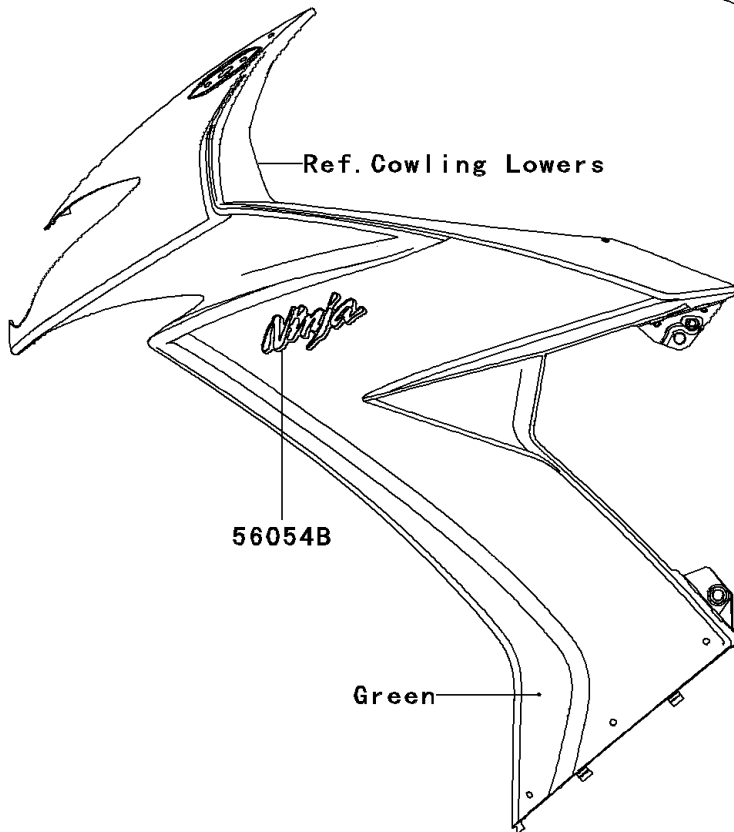

# 2009 Ninja® ZX™-10R PARTS DIAGRAM

Decals(Green)(E9F)(CN)

F2861F

Ref. Side Covers/Chain Cover

Ref. Cowling Lowers

## 2009 Ninja® ZX™-10R PARTS LIST

Decals(Green)(E9F)(CN)

ITEM NAME	PART NUMBER	QUANTITY
MARK,FUEL TANK,LH,KAWASAKI (Ref # 56054)	56054-0164	1
MARK,FUEL TANK,RH,KAWASAKI (Ref # 56054A)	56054-0165	1
MARK,UPP COWLING,NINJA (Ref # 56054B)	56054-0167	2
MARK,CNT COWLING,ZX-10R (Ref # 56054C)	56054-0277	2