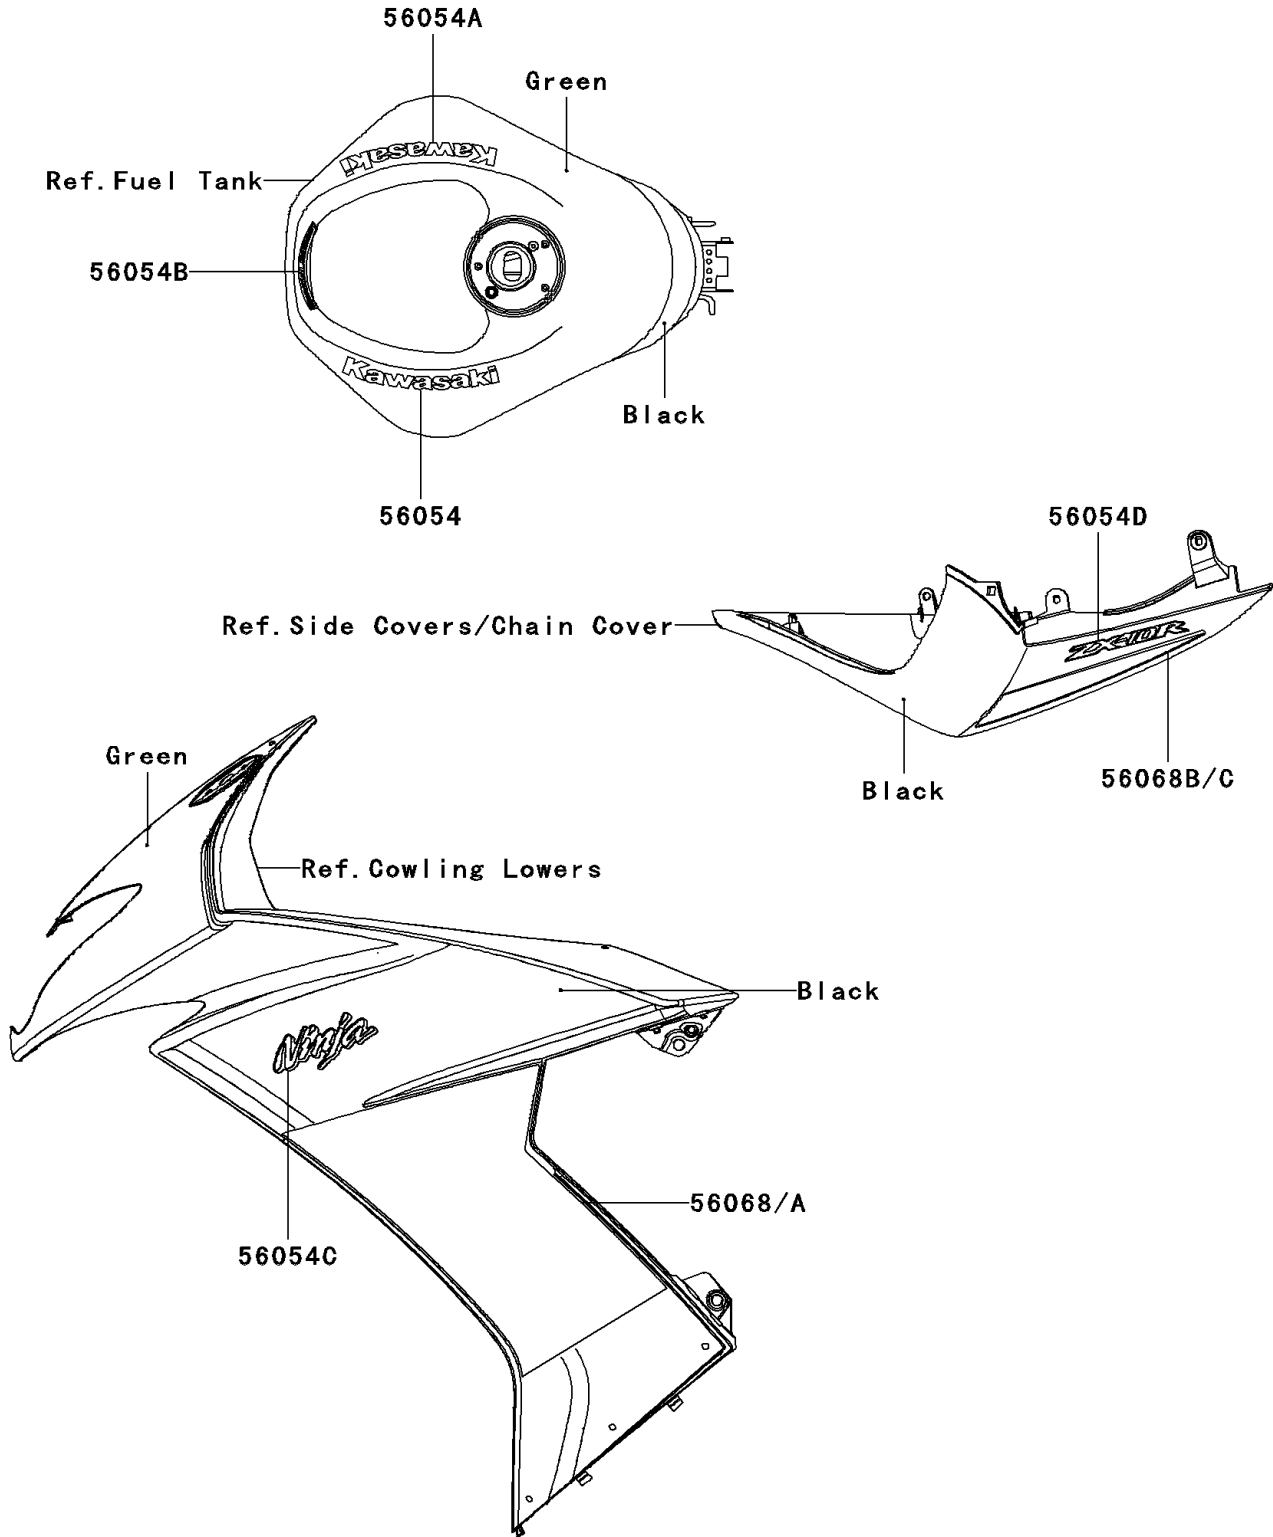

2009 Ninja® ZX™-10R PARTS DIAGRAM

Decals(Green/Black)(E9FA)

F2861G

2009 Ninja® ZX™-10R PARTS LIST

Decals(Green/Black)(E9FA)

ITEM NAME	PART NUMBER	QUANTITY
MARK,FUEL TANK,LH,KAWASAKI (Ref # 56054)	56054-0164	1
MARK,FUEL TANK,RH,KAWASAKI (Ref # 56054A)	56054-0165	1
MARK,FUEL TANK,SPECIAL EDITION (Ref # 56054B)	56054-0274	1
MARK,UPP COWLING,NINJA (Ref # 56054C)	56054-0284	2
MARK,TAIL COVER,ZX-10R (Ref # 56054D)	56054-0335	2
PATTERN,UPP COWLING,LH (Ref # 56068)	56068-1433	1
PATTERN,UPP COWLING,RH (Ref # 56068A)	56068-1434	1
PATTERN,TAIL COVER,LH (Ref # 56068B)	56068-1437	1
PATTERN,TAIL COVER,RH (Ref # 56068C)	56068-1438	1