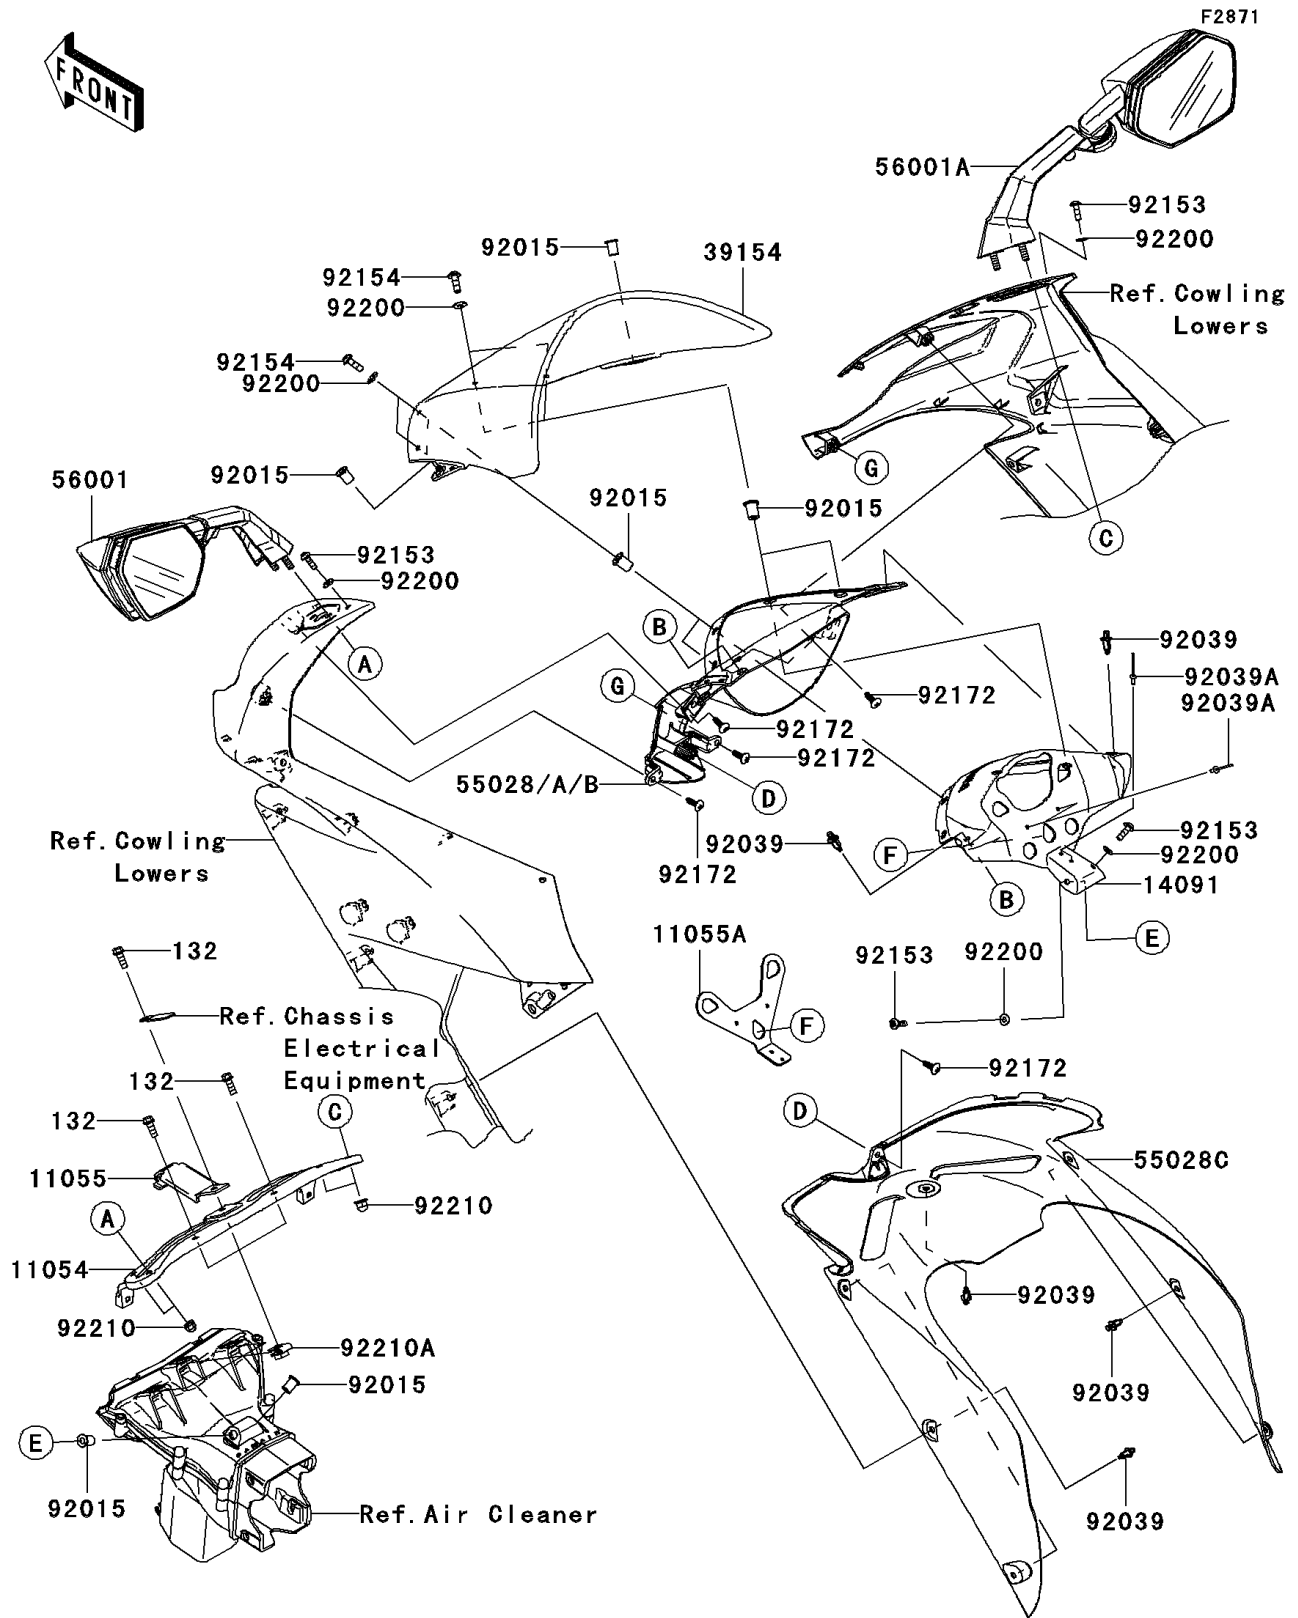

2008 Ninja® ZX™-10R PARTS DIAGRAM

Cowling

2008 Ninja® ZX™-10R PARTS LIST

Cowling

ITEM NAME	PART NUMBER	QUANTITY
BRACKET,MIRROR&METER STAY (Ref # 11054)	11054-1905	1
BRACKET (Ref # 11055)	11055-1026	1
BRACKET (Ref # 11055A)	11055-1027	1
COVER,METER,S.BLACK (Ref # 14091)	14091-0878-839	1
WINDSHIELD (Ref # 39154)	39154-0030	1
COWLING,UPP,CNT,F.S.BLACK (Ref # 55028)	55028-0228-11J	1
COWLING,UPP,CNT,M.D,BLACK (Ref # 55028A)	55028-0228-17K	1
COWLING,FR,S.BLACK (Ref # 55028C)	55028-0264-839	1
MIRROR-ASSY,LH (Ref # 56001)	56001-0102	1
MIRROR-ASSY,RH (Ref # 56001A)	56001-0103	1
NUT,WELL,5MM (Ref # 92015)	92015-1757	8
RIVET (Ref # 92039)	92039-0068	9
RIVET (Ref # 92039A)	92039-1234	4
BOLT,SOCKET,5X16 (Ref # 92153)	92153-1244	4
BOLT,SOCKET,5X16 (Ref # 92154)	92154-0026	4
SCREW,TAPPING,5X16 (Ref # 92172)	92172-0175	5
WASHER,NYLON,5.3X11.5X0.5 (Ref # 92200)	92200-0006	8
NUT,CAP,6MM (Ref # 92210)	92210-0003	4
NUT (Ref # 92210A)	92210-0130	3
BOLT-FLANGED-SMALL,6X18 (Ref # 132)	132BB0618	3