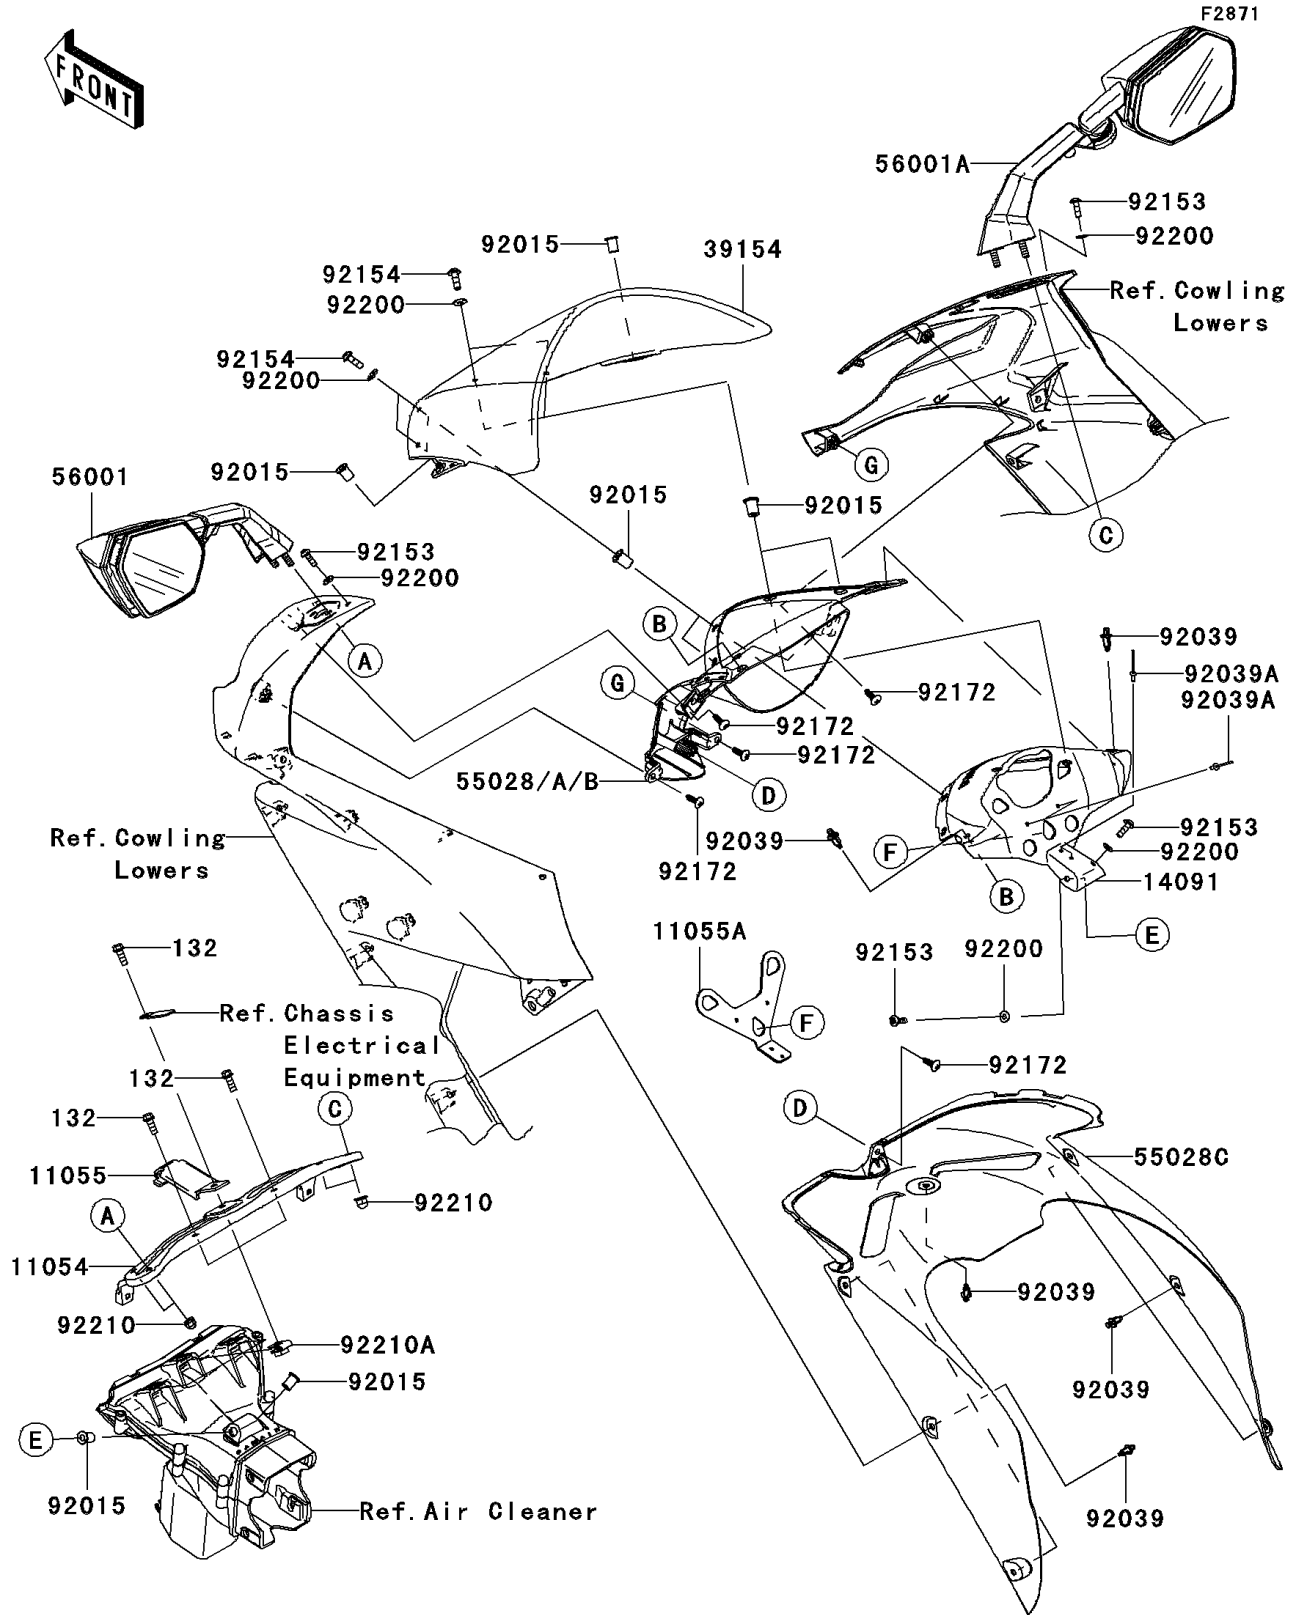

2009 Ninja® ZX™-10R PARTS DIAGRAM

Cowling

2009 Ninja® ZX™-10R PARTS LIST

Cowling

ITEM NAME	PART NUMBER	QUANTITY
BRACKET,MIRROR&METER STAY (Ref # 11054)	11054-1905	1
BRACKET (Ref # 11055)	11055-1026	1
BRACKET (Ref # 11055A)	11055-1027	1
COVER,METER,S.BLACK (Ref # 14091)	14091-0878-839	1
WINDSHIELD (Ref # 39154)	39154-0030	1
COWLING,UPP,CNT,M.D,BLACK (Ref # 55028A)	55028-0228-17K	1
COWLING,UPP,CNT,F.S.BLACK (Ref # 55028B)	55028-0228-18T	1
COWLING,FR,S.BLACK (Ref # 55028C)	55028-0264-839	1
MIRROR-ASSY,LH (Ref # 56001)	56001-0102	1
MIRROR-ASSY,RH (Ref # 56001A)	56001-0103	1
NUT,WELL,5MM (Ref # 92015)	92015-1757	8
RIVET (Ref # 92039)	92039-0068	9
RIVET (Ref # 92039A)	92039-1234	4
BOLT,SOCKET,5X16 (Ref # 92153)	92153-1244	4
BOLT,SOCKET,5X16 (Ref # 92154)	92154-0026	4
SCREW,TAPPING,5X16 (Ref # 92172)	92172-0175	5
WASHER,NYLON,5.3X11.5X0.5 (Ref # 92200)	92200-0006	8
NUT,CAP,6MM (Ref # 92210)	92210-0003	4
NUT (Ref # 92210A)	92210-0130	3
BOLT-FLANGED-SMALL,6X18 (Ref # 132)	132BB0618	3