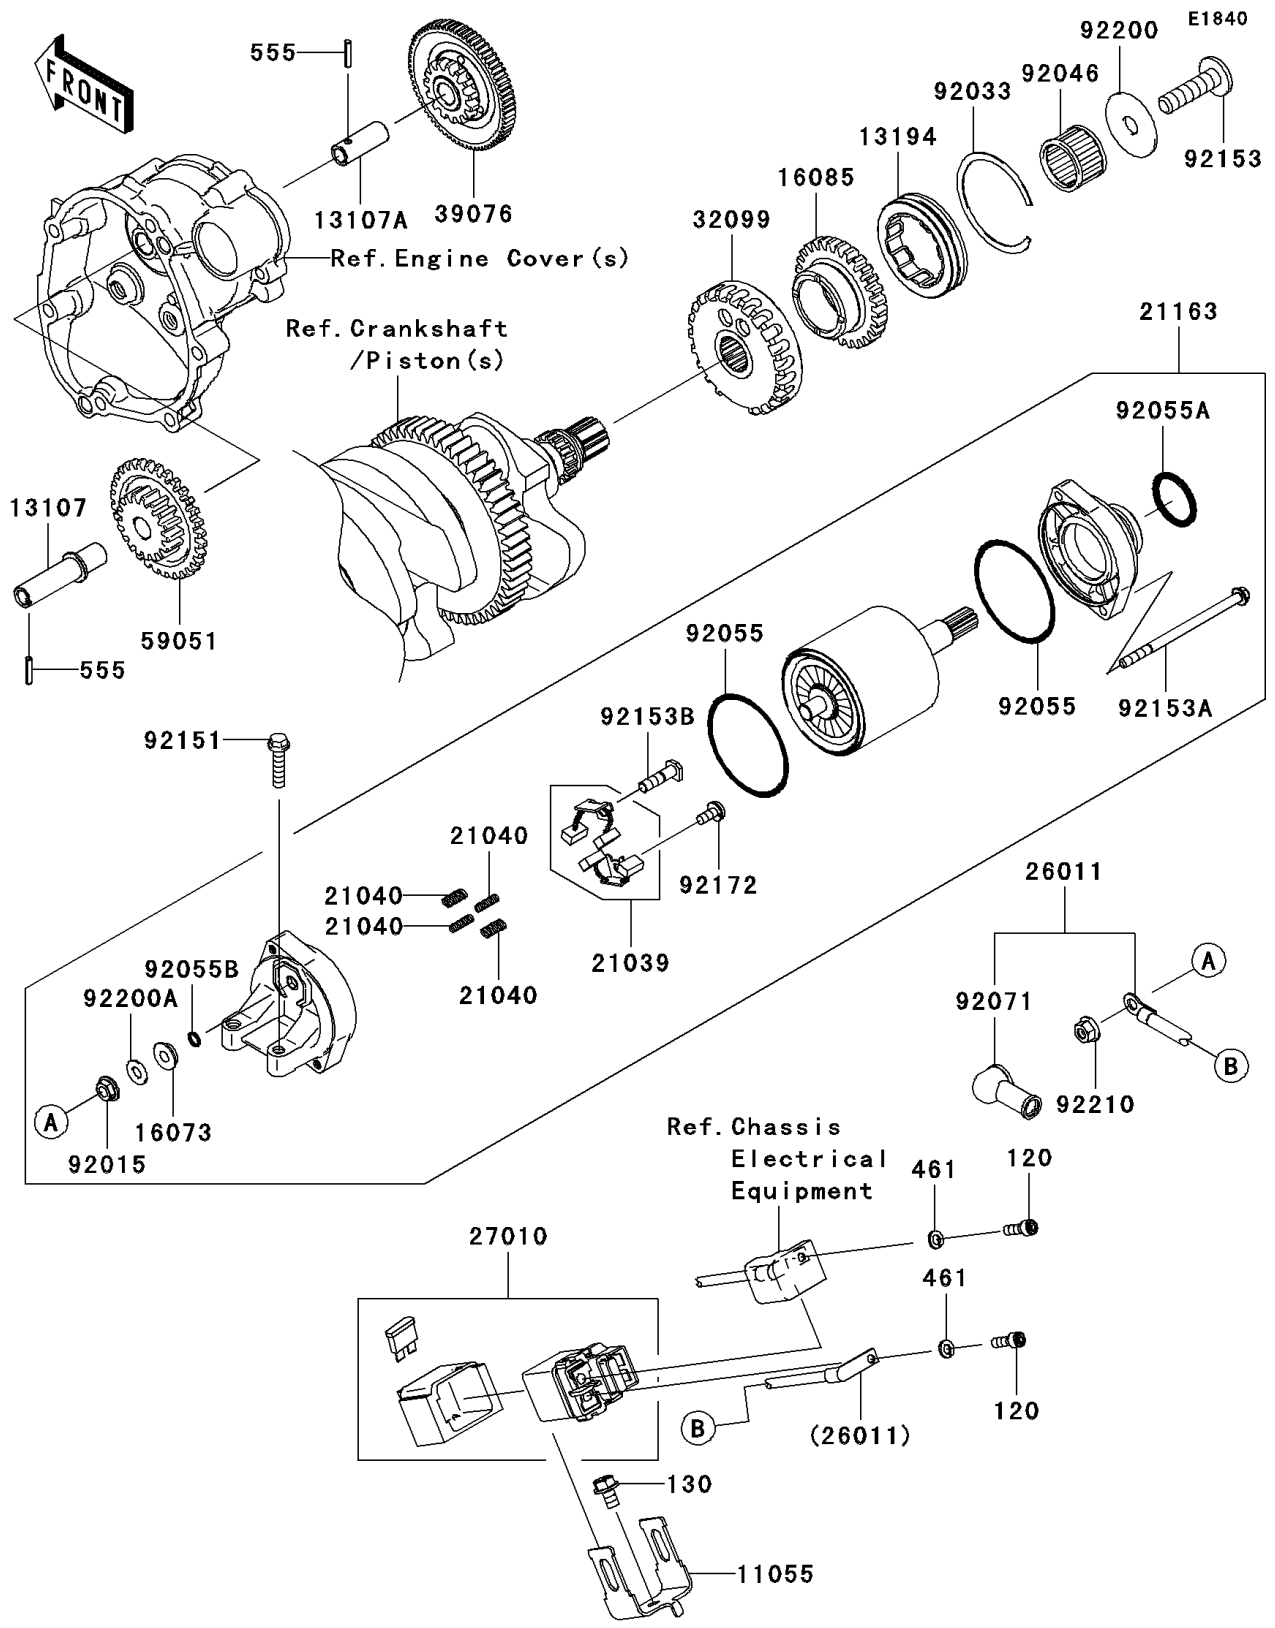

# 2010 Ninja® ZX™-10R PARTS DIAGRAM

## Starter Motor

### Starter Motor

ITEM NAME	PART NUMBER	QUANTITY
BRACKET (Ref # 11055)	11055-0756	1
SHAFT,ONEWAY CLUTCH (Ref # 13107)	13107-0192	1
SHAFT,STARTER SIDE (Ref # 13107A)	13107-0193	1
CLUTCH-ONEWAY (Ref # 13194)	13194-3704	1
INSULATOR (Ref # 16073)	16073-0053	1
GEAR,29T (Ref # 16085)	16085-0102	1
BRUSH,CARBON (Ref # 21039)	21039-0004	1
SPRING-BRUSH (Ref # 21040)	21040-0003	4
STARTER-ELECTRIC (Ref # 21163)	21163-0044	1
WIRE-LEAD (Ref # 26011)	26011-0203	1
SWITCH (Ref # 27010)	27010-1450	1
CASE,STARTER CLUTCH (Ref # 32099)	32099-0019	1
LIMITER (Ref # 39076)	39076-0014	1
GEAR-SPUR,ONEWAY CLUTCH SIDE (Ref # 59051)	59051-0088	1
NUT,STARTER MOTOR (Ref # 92015)	92015-1476	1
RING-SNAP (Ref # 92033)	92033-3731	1
BEARING-NEEDLE,RS263020 (Ref # 92046)	92046-0004	1
RING-O (Ref # 92055)	92055-0136	2
RING-O (Ref # 92055A)	92055-1276	1
RING-O,4.5X2.0 (Ref # 92055B)	92055-1370	1
GROMMET (Ref # 92071)	92071-0024	1
BOLT,FLANGED-SMALL,6X25 (Ref # 92151)	92151-1930	2
BOLT,TORX,10X38 (Ref # 92153)	92153-1521	1
BOLT,SET (Ref # 92153A)	92153-1851	2
BOLT (Ref # 92153B)	92153-1866	1
SCREW (Ref # 92172)	92172-0334	1
WASHER,10.5X37X1.6 (Ref # 92200)	92200-0238	1
WASHER (Ref # 92200A)	92200-0386	1
NUT,6MM (Ref # 92210)	92210-0188	1

### Starter Motor

ITEM NAME	PART NUMBER	QUANTITY
BOLT-SOCKET,5X10 (Ref # 120)	120CB0510	2
BOLT-FLANGED,6X10 (Ref # 130)	130BA0610	1
WASHER-SPRING,5MM,BLACK (Ref # 461)	461DB0500	2
PIN-SPRING,3X16 (Ref # 555)	555A0316	2