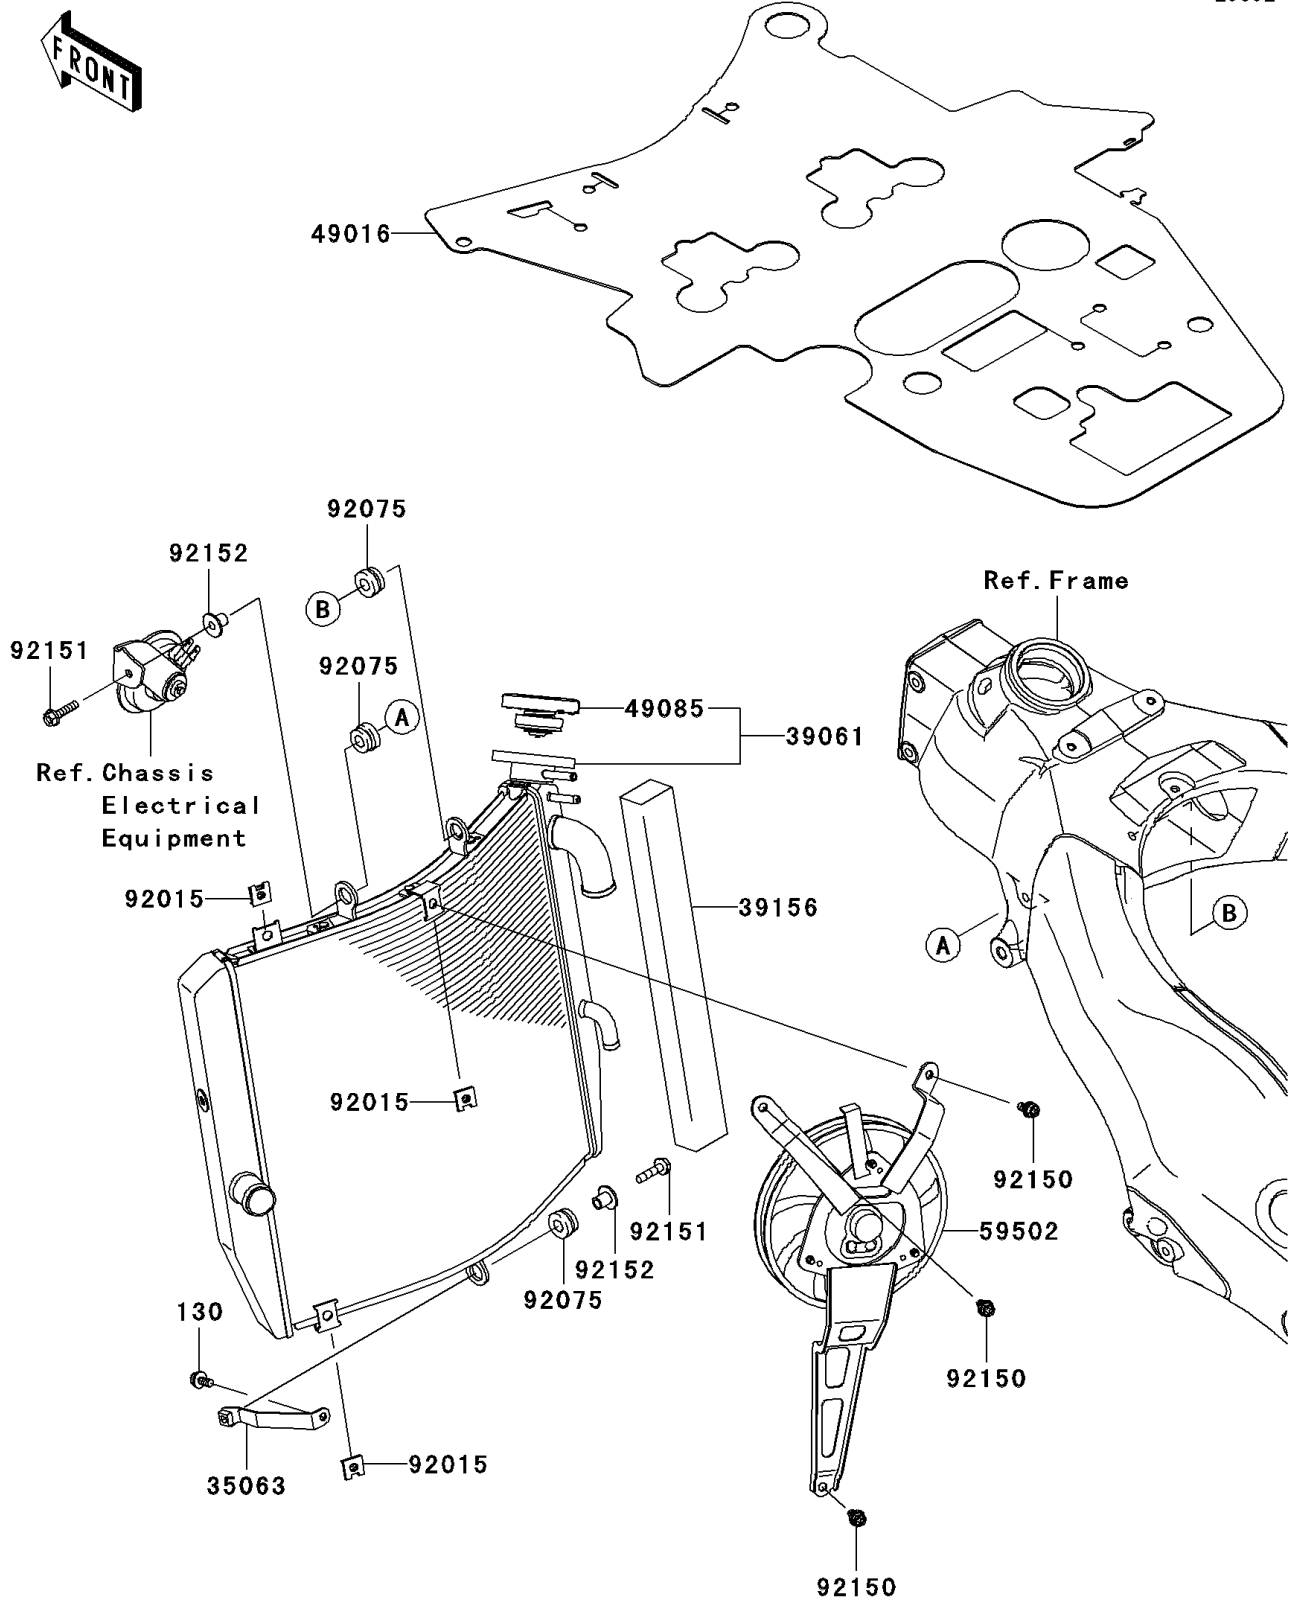

2010 Ninja® ZX™-10R PARTS DIAGRAM

Radiator

E3032

2010 Ninja® ZX™-10R PARTS LIST

Radiator

| ITEM NAME | PART NUMBER | QUANTITY |
|---------------------------------|-------------|----------|
| STAY (Ref # 35063) | 35063-0448 | 1 |
| RADIATOR-ASSY (Ref # 39061) | 39061-0121 | 1 |
| PAD (Ref # 39156) | 39156-0454 | 1 |
| COVER-SEAL,HEAT (Ref # 49016) | 49016-0054 | 1 |
| CAP-ASSY-PRESSURE (Ref # 49085) | 49085-1066 | 1 |
| FAN-ASSY (Ref # 59502) | 59502-0033 | 1 |
| NUT (Ref # 92015) | 92015-1487 | 3 |
| DAMPER,RUBBER (Ref # 92075) | 92075-1123 | 3 |
| BOLT,6X12 (Ref # 92150) | 92150-1186 | 3 |
| BOLT,FLANGED,6X25 (Ref # 92151) | 92151-1225 | 2 |
| COLLAR (Ref # 92152) | 92152-1074 | 2 |
| BOLT-FLANGED,6X14 (Ref # 130) | 130BB0614 | 1 |