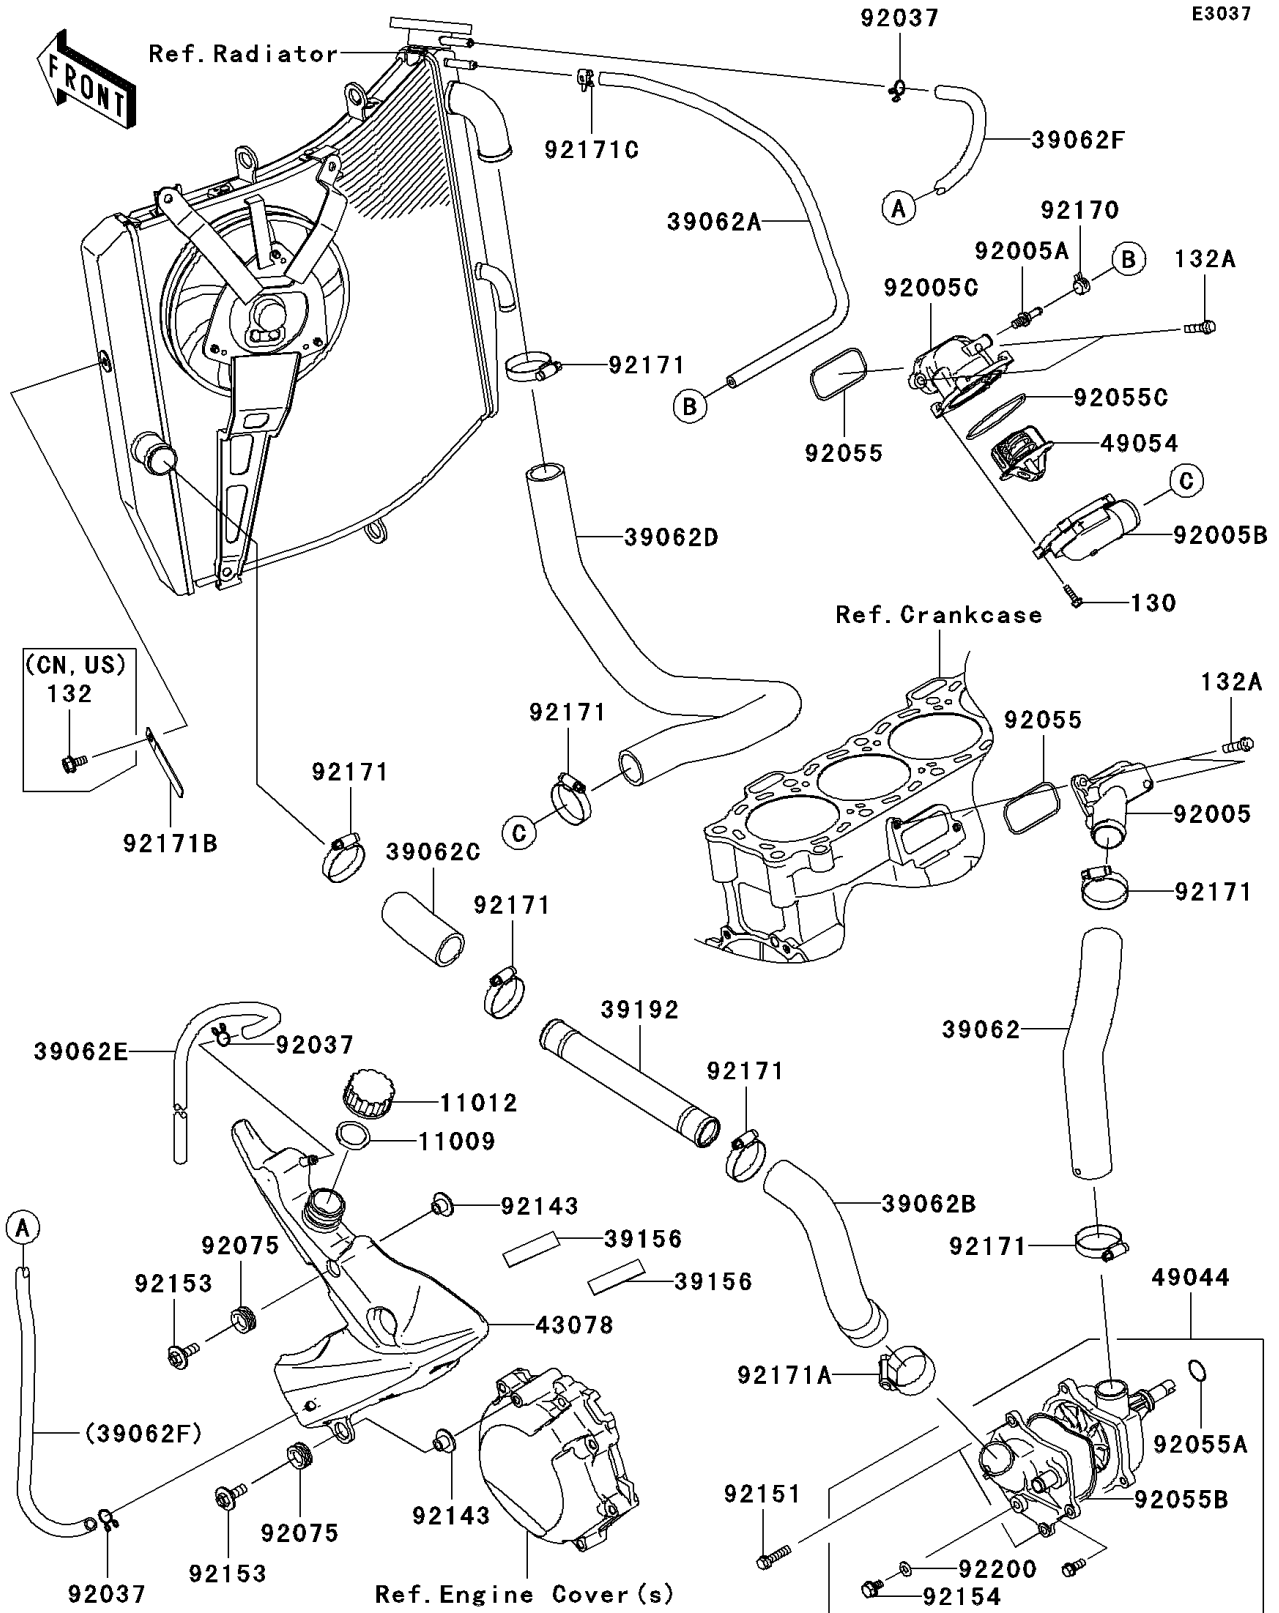

# 2010 Ninja® ZX™-10R PARTS DIAGRAM

## Water Pipe

### Water Pipe

ITEM NAME	PART NUMBER	QUANTITY
GASKET,RESERVOIR TANK CAP (Ref # 11009)	11009-1145	1
CAP (Ref # 11012)	11012-1084	1
HOSE-COOLING,W.PUMP-CYLINDER (Ref # 39062)	39062-0100	1
HOSE-COOLING,4X10X490 (Ref # 39062A)	39062-0170	1
HOSE-COOLING,PIPE-W.PUMP (Ref # 39062B)	39062-0228	1
HOSE-COOLING,RAD.-PIPE (Ref # 39062C)	39062-0237	1
HOSE-COOLING,THERMOSTAT-RAD. (Ref # 39062D)	39062-0256	1
HOSE-COOLING,OVER FLOW (Ref # 39062E)	39062-0260	1
HOSE-COOLING,RETURN (Ref # 39062F)	39062-0267	1
PAD (Ref # 39156)	39156-0462	2
PIPE-WATER (Ref # 39192)	39192-0089	1
RESERVOIR (Ref # 43078)	43078-0050	1
PUMP-WATER (Ref # 49044)	49044-0008	1
THERMOSTAT (Ref # 49054)	49054-1067	1
FITTING (Ref # 92005)	92005-0010	1
FITTING (Ref # 92005A)	92005-0056	1
FITTING,THERMO CAP (Ref # 92005B)	92005-0076	1
FITTING,THERMO CASE (Ref # 92005C)	92005-0102	1
CLAMP,TUBE (Ref # 92037)	92037-147	3
RING-O,YP 27.6 57.6 1.9 (Ref # 92055)	92055-0021	2
RING-O (Ref # 92055A)	92055-0069	1
RING-O (Ref # 92055B)	92055-0088	1
RING-O,THERMOSTAT CAP (Ref # 92055C)	92055-1699	1
DAMPER (Ref # 92075)	92075-1634	2
COLLAR (Ref # 92143)	92143-1962	2
BOLT,FLANGED-SMALL,6X25 (Ref # 92151)	92151-1930	2
BOLT,UPSET-WP,M6X22 (Ref # 92153)	92153-0640	2
BOLT,DRAIN (Ref # 92154)	92154-0184	1
CLAMP (Ref # 92170)	92170-1493	1

### Water Pipe

ITEM NAME	PART NUMBER	QUANTITY
CLAMP (Ref # 92171)	92171-0179	7
CLAMP (Ref # 92171A)	92171-0180	1
CLAMP (Ref # 92171B)	92171-0652	1
CLAMP (Ref # 92171C)	92171-0719	1
WASHER,DRAIN (Ref # 92200)	92200-0498	1
BOLT-FLANGED,5X18 (Ref # 130)	130BB0518	4
BOLT-FLANGED-SMALL,6X12 (Ref # 132)	132BB0612	1
BOLT-FLANGED-SMALL,6X20 (Ref # 132A)	132BC0620	4