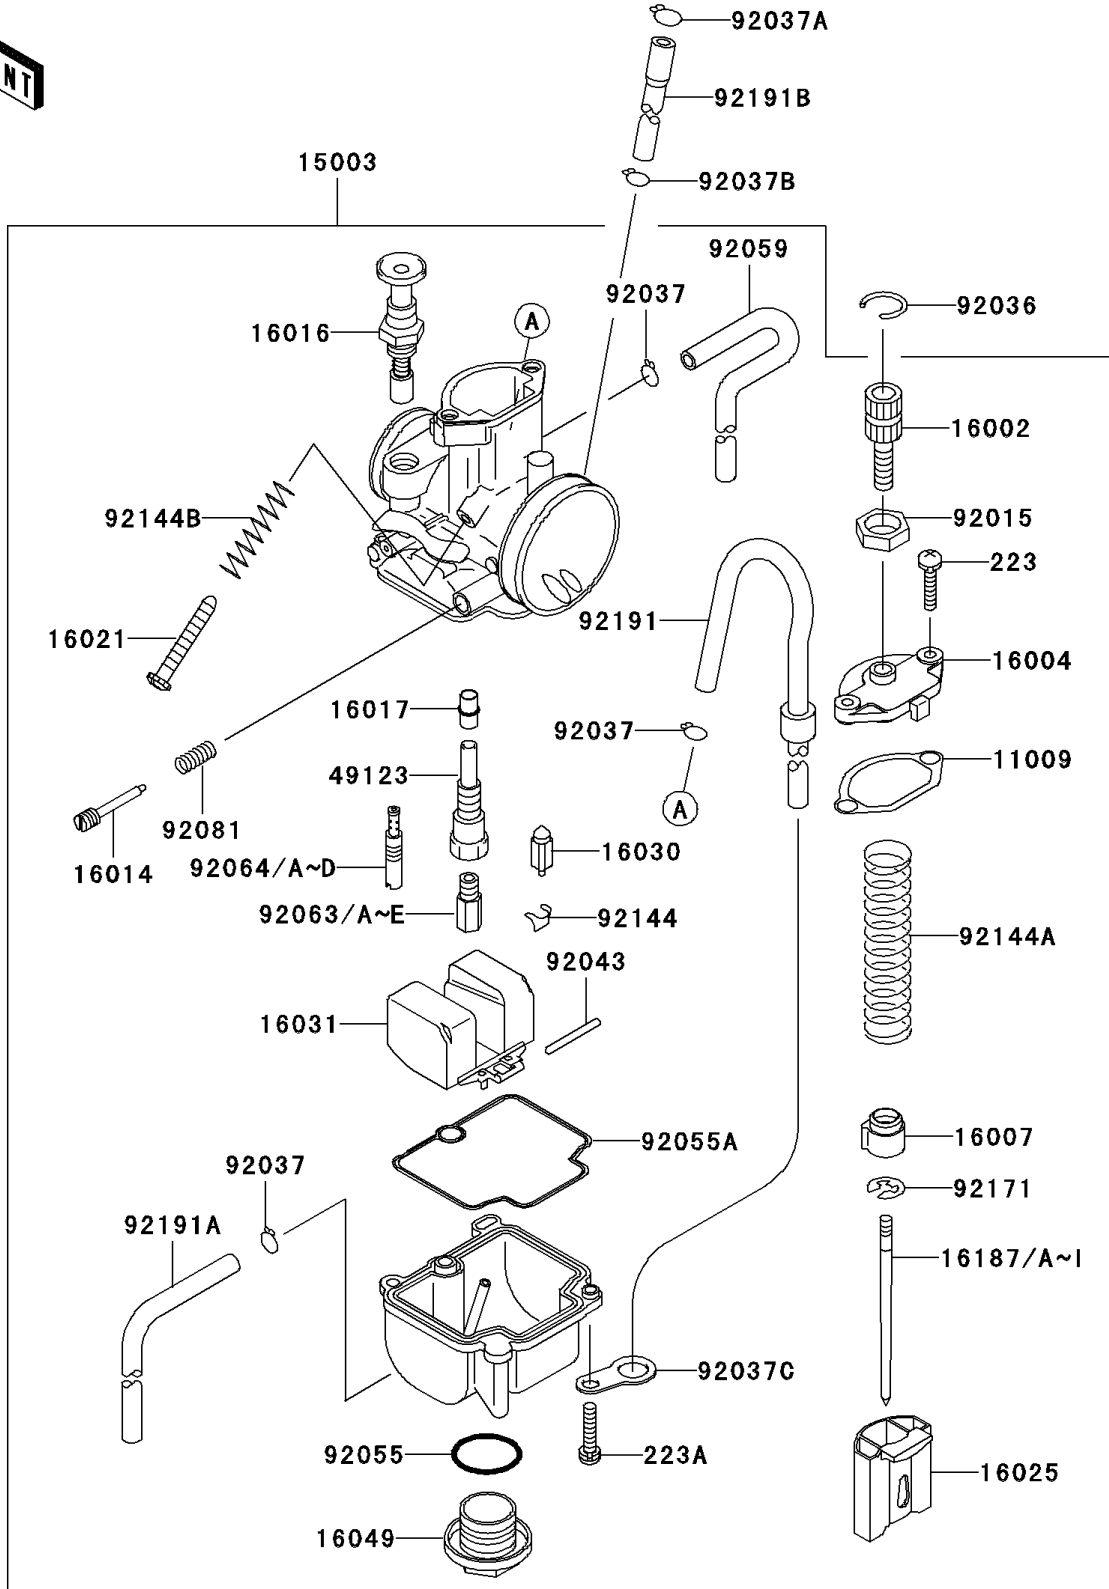

2002 KX85 PARTS DIAGRAM

Carburetor

E1611