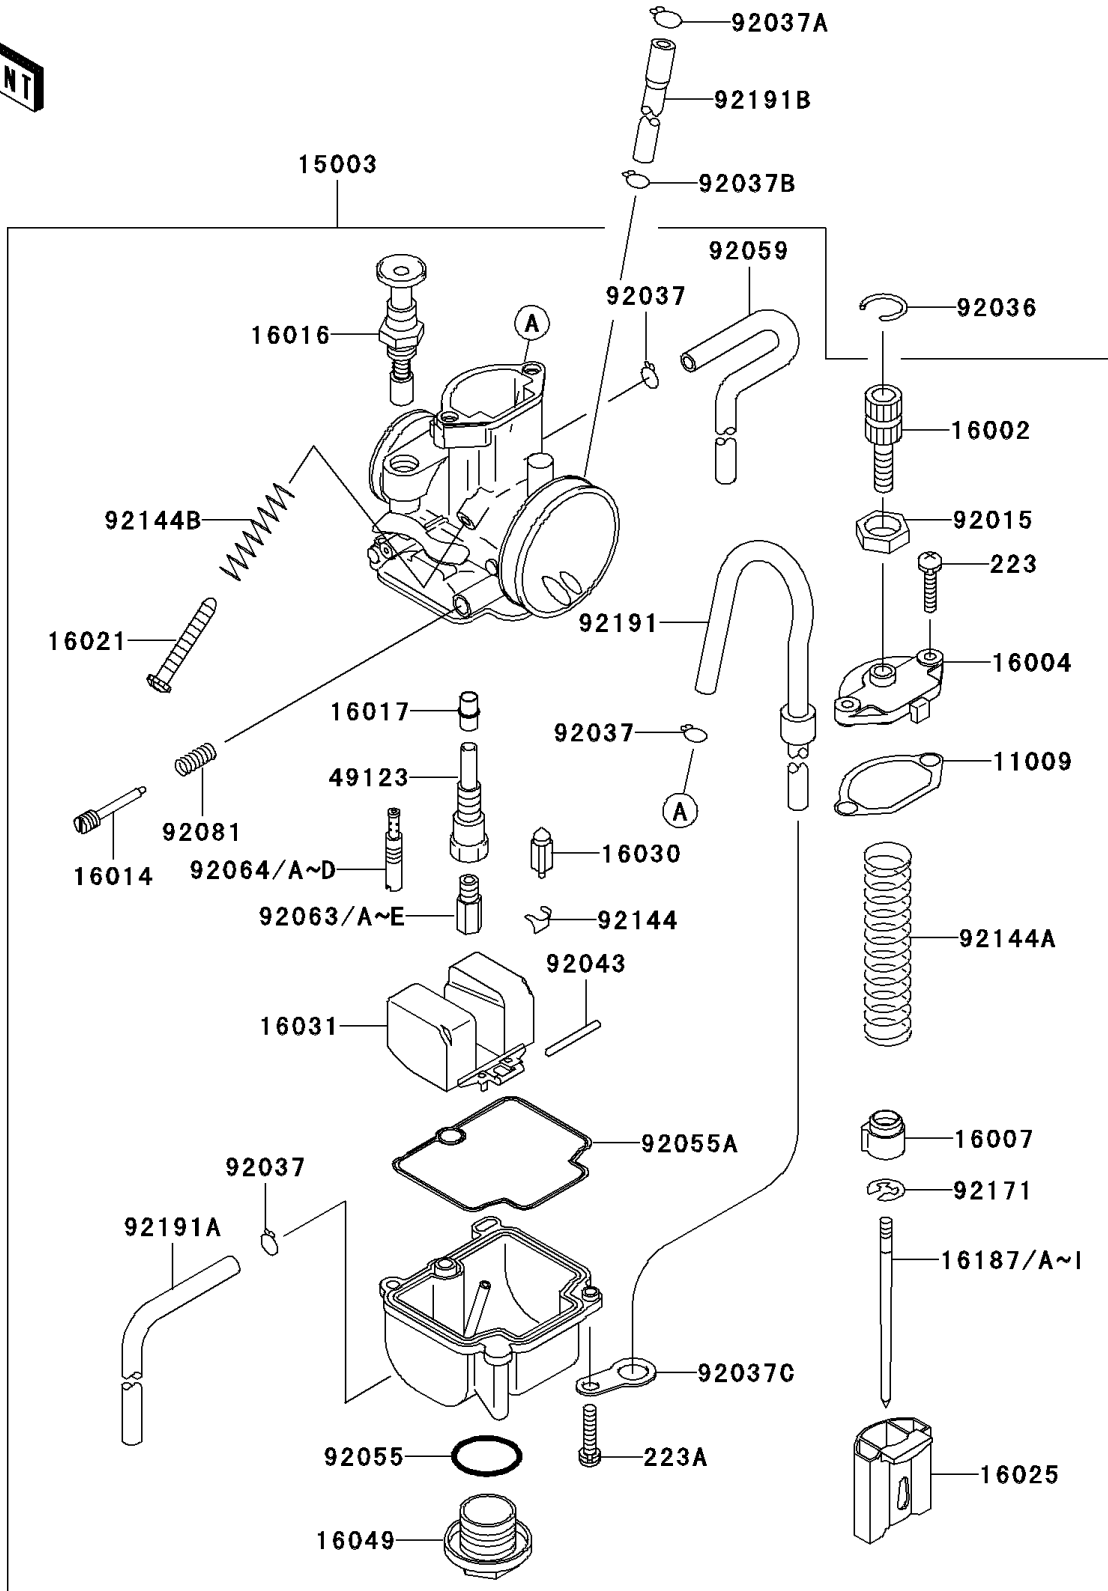

2003 KX85 PARTS DIAGRAM

Carburetor

E1611