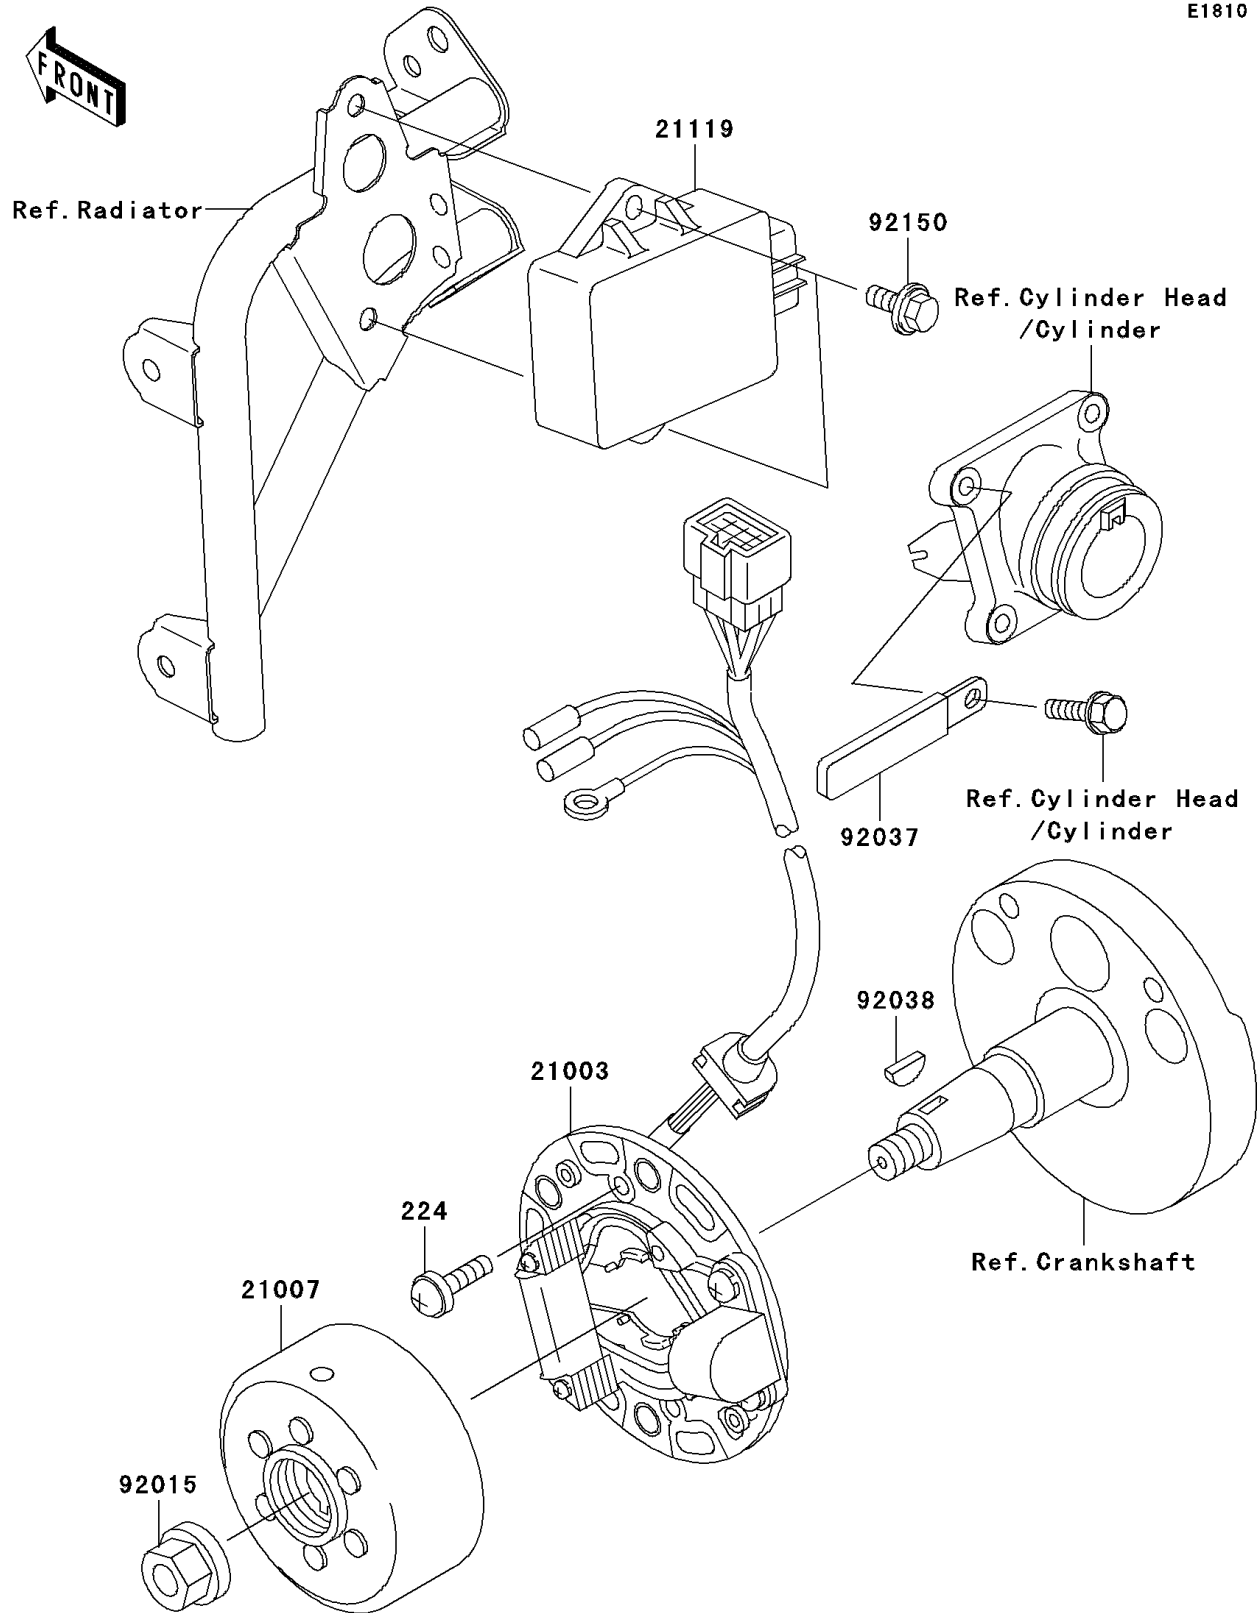

2003 KX85 PARTS DIAGRAM

Generator

E1810

2003 KX85 PARTS LIST

Generator

ITEM NAME	PART NUMBER	QUANTITY
SCREW-PAN-WP-CROS (Ref # 224)	224B0614	2
STATOR (Ref # 21003)	21003-1366	1
ROTOR,MAGNETO (Ref # 21007)	21007-1239	1
IGNITER (Ref # 21119)	21119-1572	1
NUT,FLANGED,10MM (Ref # 92015)	92015-077	1
CLAMP,L=60 (Ref # 92037)	92037-1069	1
KEY,WOODRUFF (Ref # 92038)	92038-001	1
BOLT,FLANGED,6X16 (Ref # 92150)	92150-1506	2