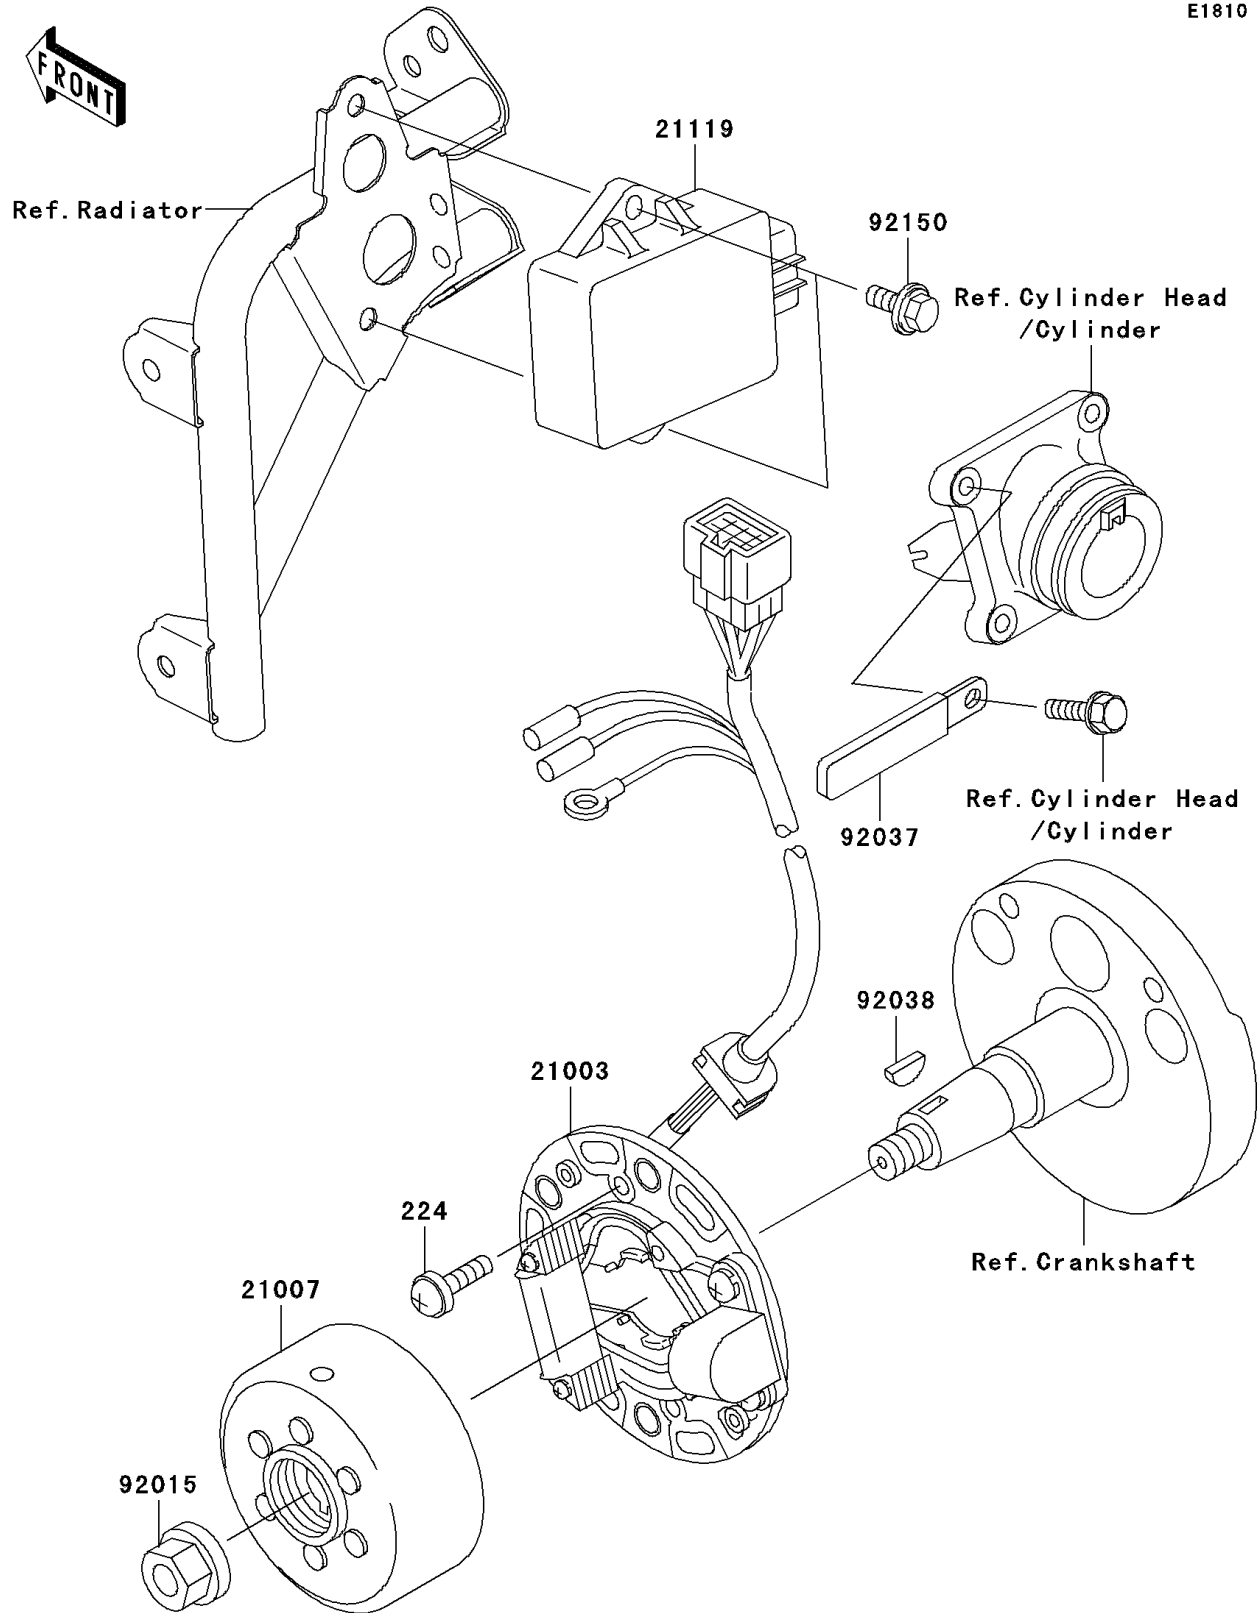

2004 KX85 PARTS DIAGRAM

Generator

E1810

2004 KX85 PARTS LIST

Generator

ITEM NAME	PART NUMBER	QUANTITY
SCREW-PAN-WP-CROS (Ref # 224)	224B0614	2
STATOR (Ref # 21003)	21003-1366	1
ROTOR,MAGNETO (Ref # 21007)	21007-1239	1
IGNITER (Ref # 21119)	21119-1572	1
NUT,FLANGED,10MM (Ref # 92015)	92015-077	1
CLAMP,L=60 (Ref # 92037)	92037-1069	1
KEY,WOODRUFF (Ref # 92038)	92038-001	1
BOLT,FLANGED,6X16 (Ref # 92150)	92150-1506	2