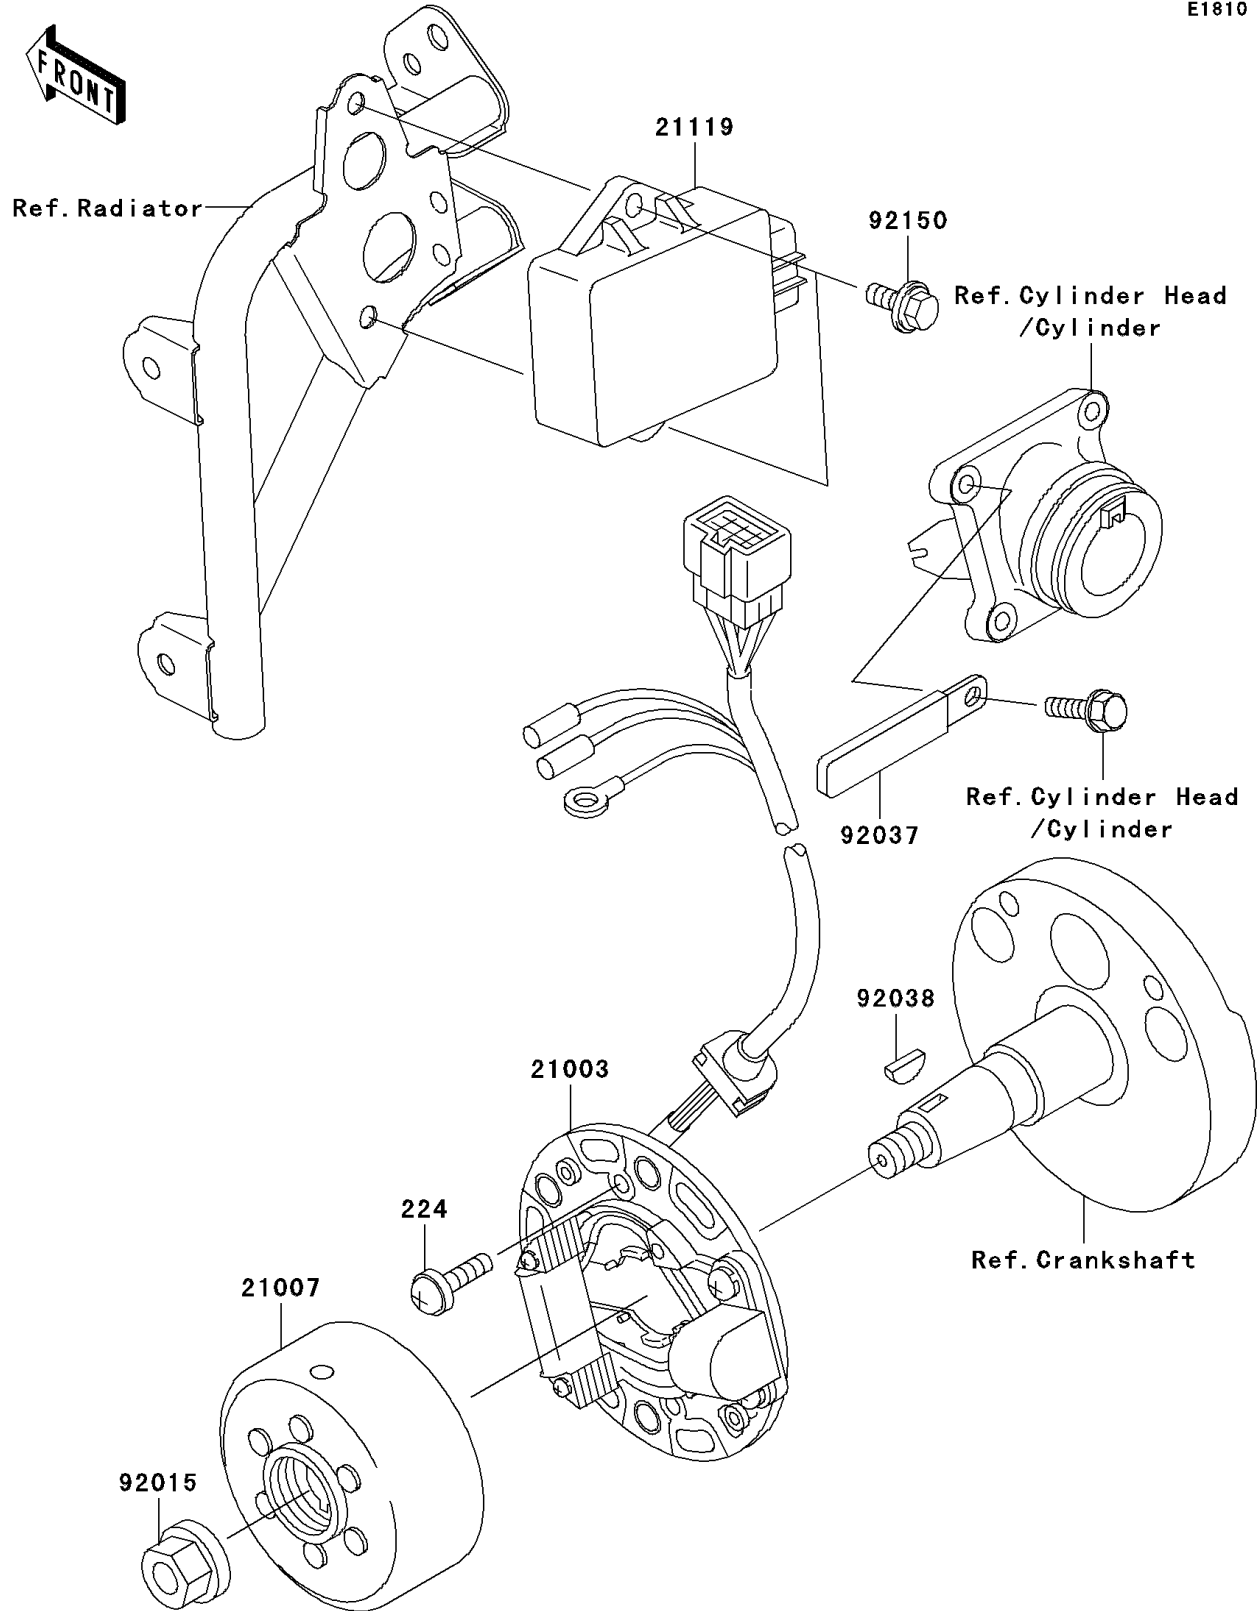

2005 KX85 PARTS DIAGRAM

Generator

E1810

2005 KX85 PARTS LIST

Generator

ITEM NAME	PART NUMBER	QUANTITY
SCREW-PAN-WP-CROS (Ref # 224)	224B0614	2
STATOR (Ref # 21003)	21003-1366	1
ROTOR,MAGNETO (Ref # 21007)	21007-1239	1
IGNITER (Ref # 21119)	21119-1572	1
NUT,FLANGED,10MM (Ref # 92015)	92015-077	1
CLAMP,L=60 (Ref # 92037)	92037-1069	1
KEY,WOODRUFF (Ref # 92038)	92038-001	1
BOLT,FLANGED,6X16 (Ref # 92150)	92150-1506	2