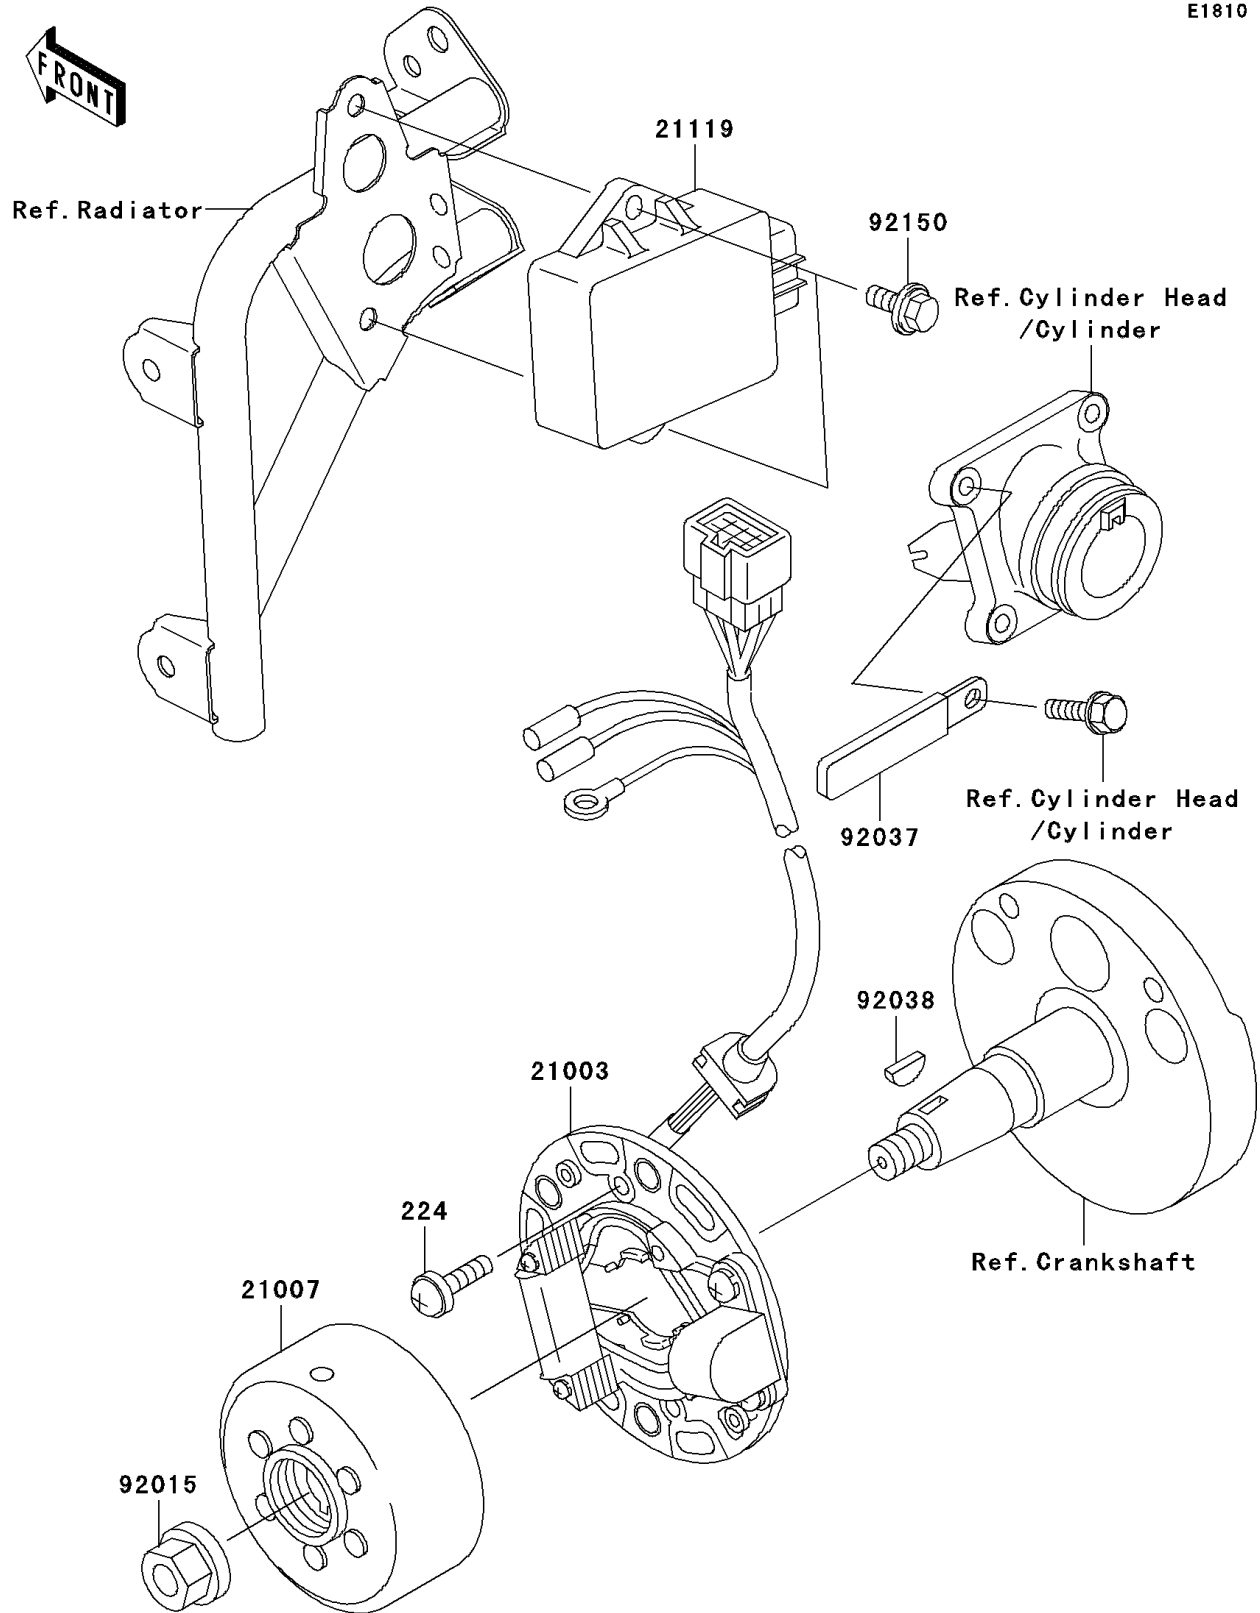

2005 KX85 PARTS DIAGRAM

Generator

E1810

2005 KX85 PARTS LIST

Generator

ITEM NAME	PART NUMBER	QUANTITY
SCREW-PAN-WP-CROS (Ref # 224)	224B0614	2
STATOR (Ref # 21003)	21003-1366	1
ROTOR,MAGNETO (Ref # 21007)	21007-1239	1
IGNITER (Ref # 21119)	21119-1572	1
NUT,FLANGED,10MM (Ref # 92015)	92015-077	1
CLAMP,L=60 (Ref # 92037)	92037-1069	1
KEY,WOODRUFF (Ref # 92038)	92038-001	1
BOLT,FLANGED,6X16 (Ref # 92150)	92150-1506	2