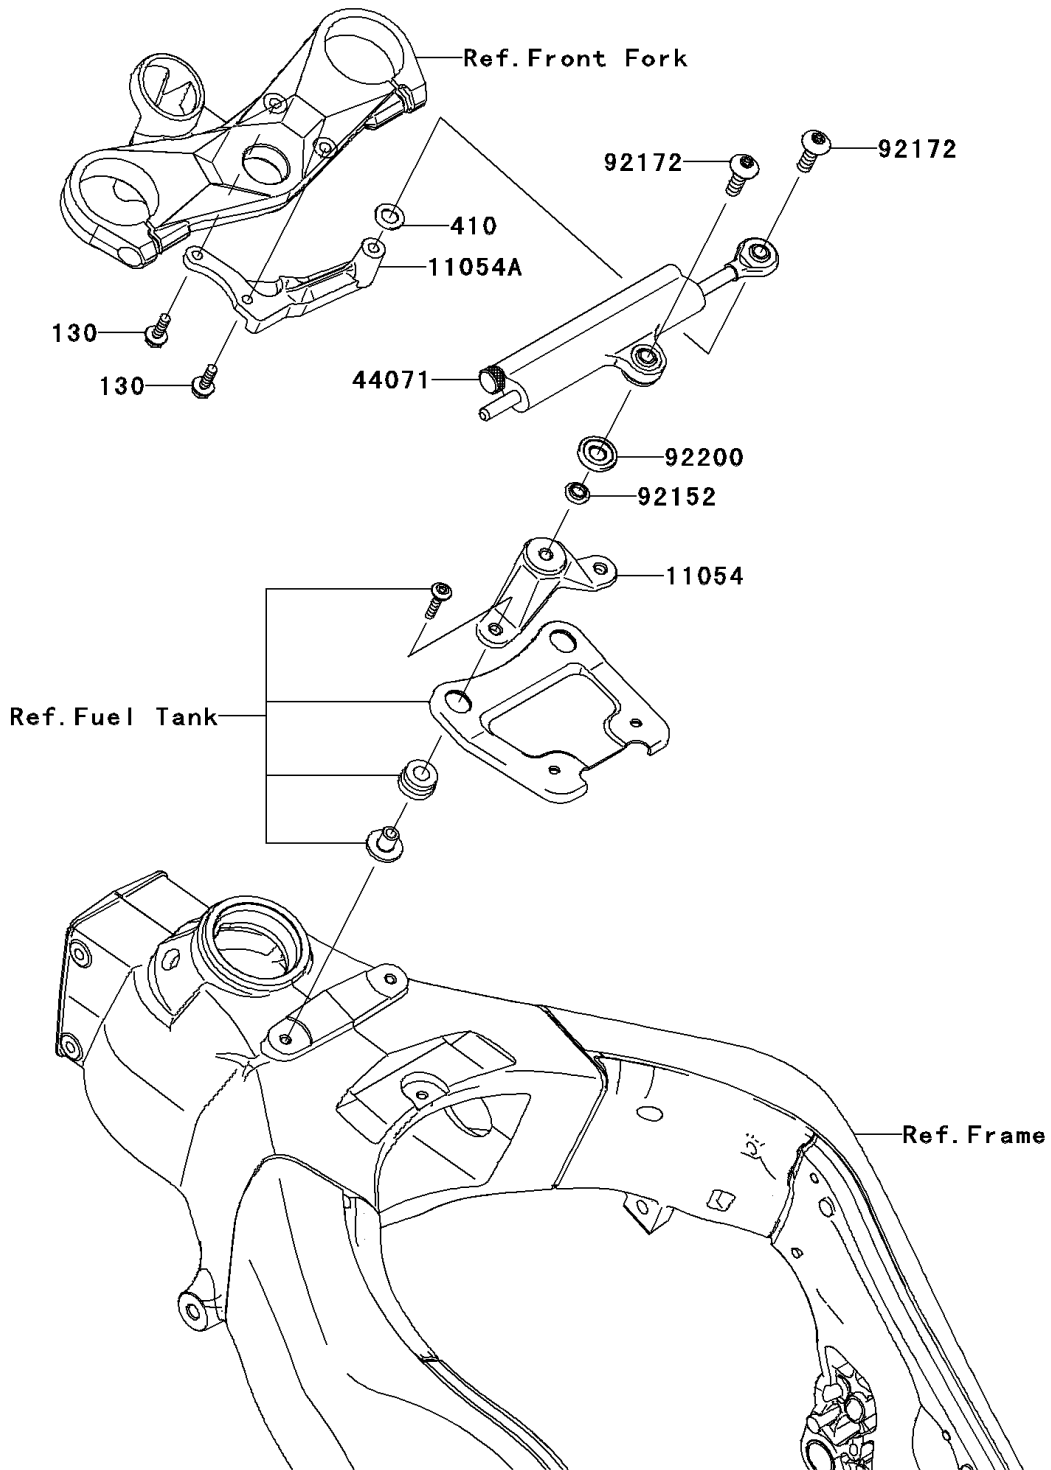

2010 Ninja® ZX™-10R PARTS DIAGRAM

Steering Damper

F2313

2010 Ninja® ZX™-10R PARTS LIST

Steering Damper

ITEM NAME	PART NUMBER	QUANTITY
BRACKET,STEERING DAMPER,BLACK (Ref # 11054)	11054-0023-18R	1
BRACKET,STEERING DAMPER (Ref # 11054A)	11054-1903	1
DAMPER-ASSY,STEERING (Ref # 44071)	44071-0673	1
COLLAR,L=3.3 (Ref # 92152)	92152-0834	1
SCREW,8X26 (Ref # 92172)	92172-0269	2
WASHER (Ref # 92200)	92200-0293	1
BOLT-FLANGED,6X18 (Ref # 130)	130CB0618	2
WASHER-PLAIN-SMALL,8MM (Ref # 410)	410AA0800	1