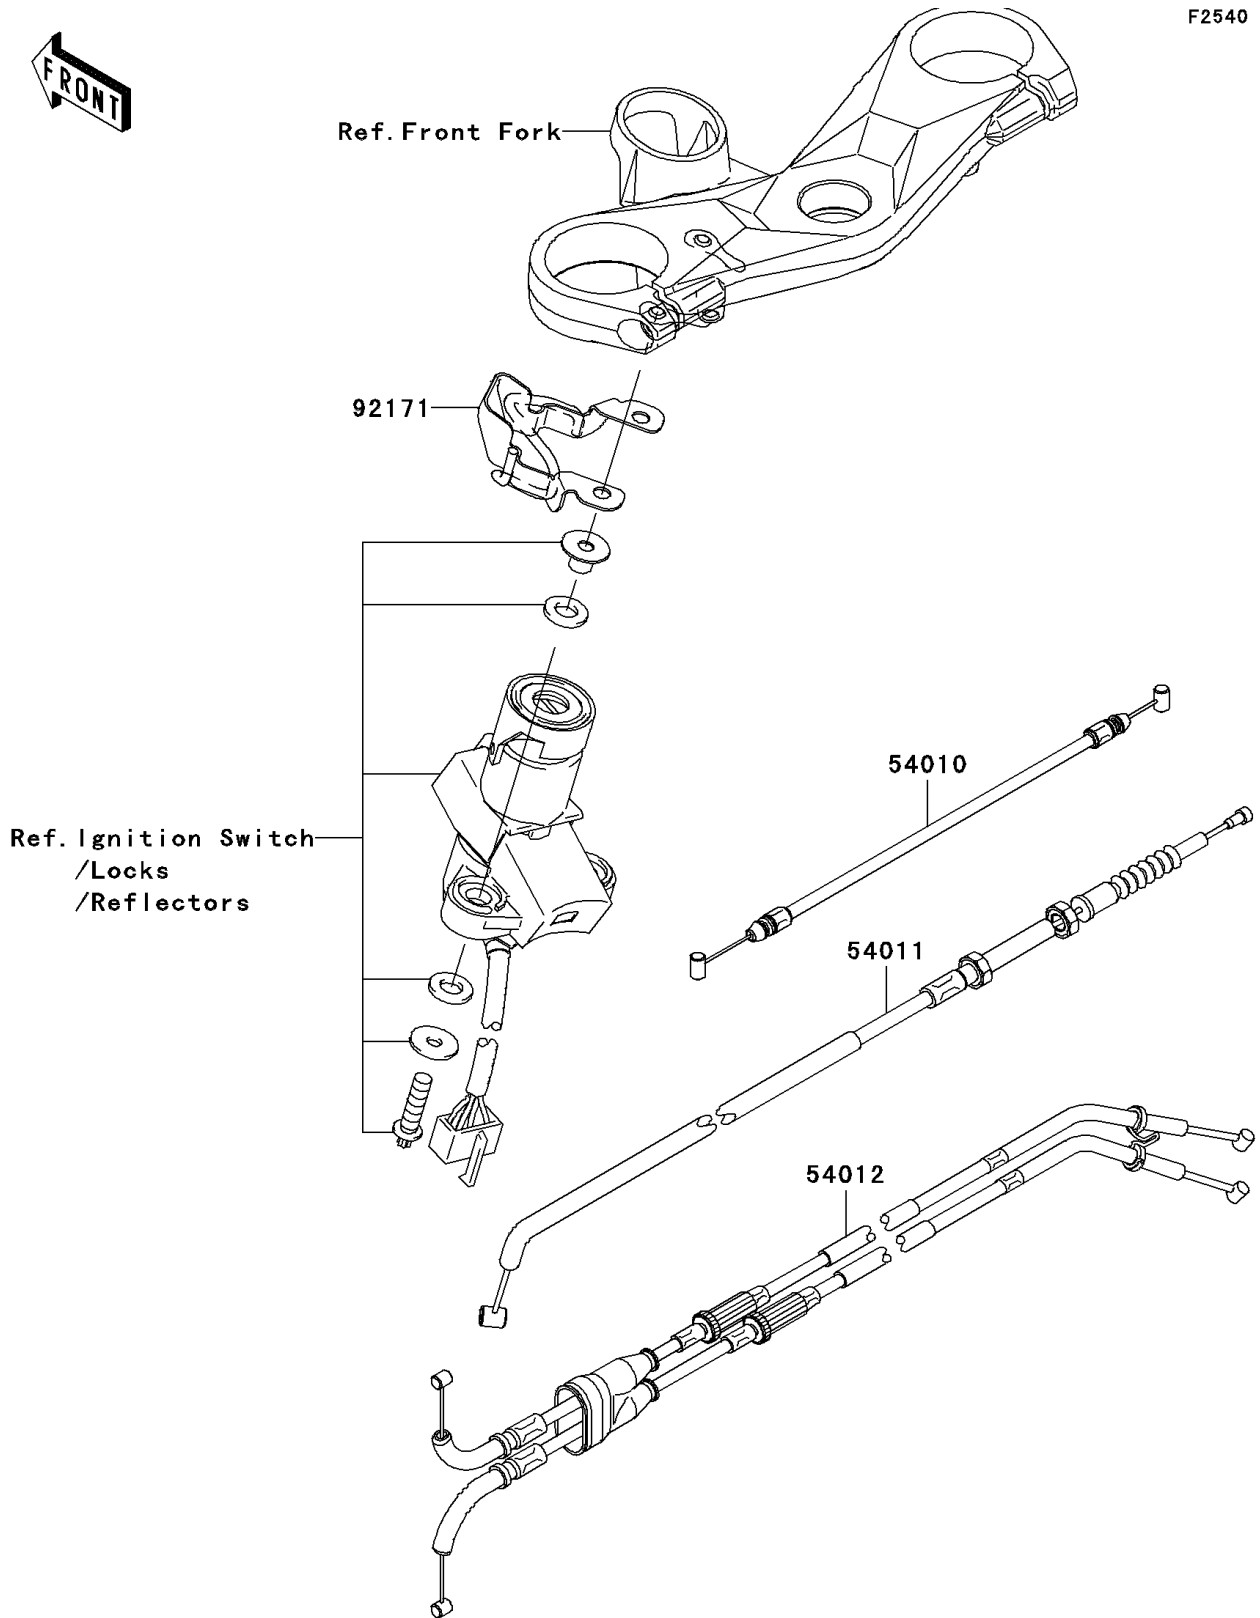

2010 Ninja® ZX™-10R PARTS DIAGRAM

Cables

F2540

2010 Ninja® ZX™-10R PARTS LIST

Cables

ITEM NAME	PART NUMBER	QUANTITY
CABLE,SEAT LOCK (Ref # 54010)	54010-0074	1
CABLE-CLUTCH (Ref # 54011)	54011-0080	1
CABLE-THROTTLE (Ref # 54012)	54012-0288	1
CLAMP,CABLE (Ref # 92171)	92171-0675	1