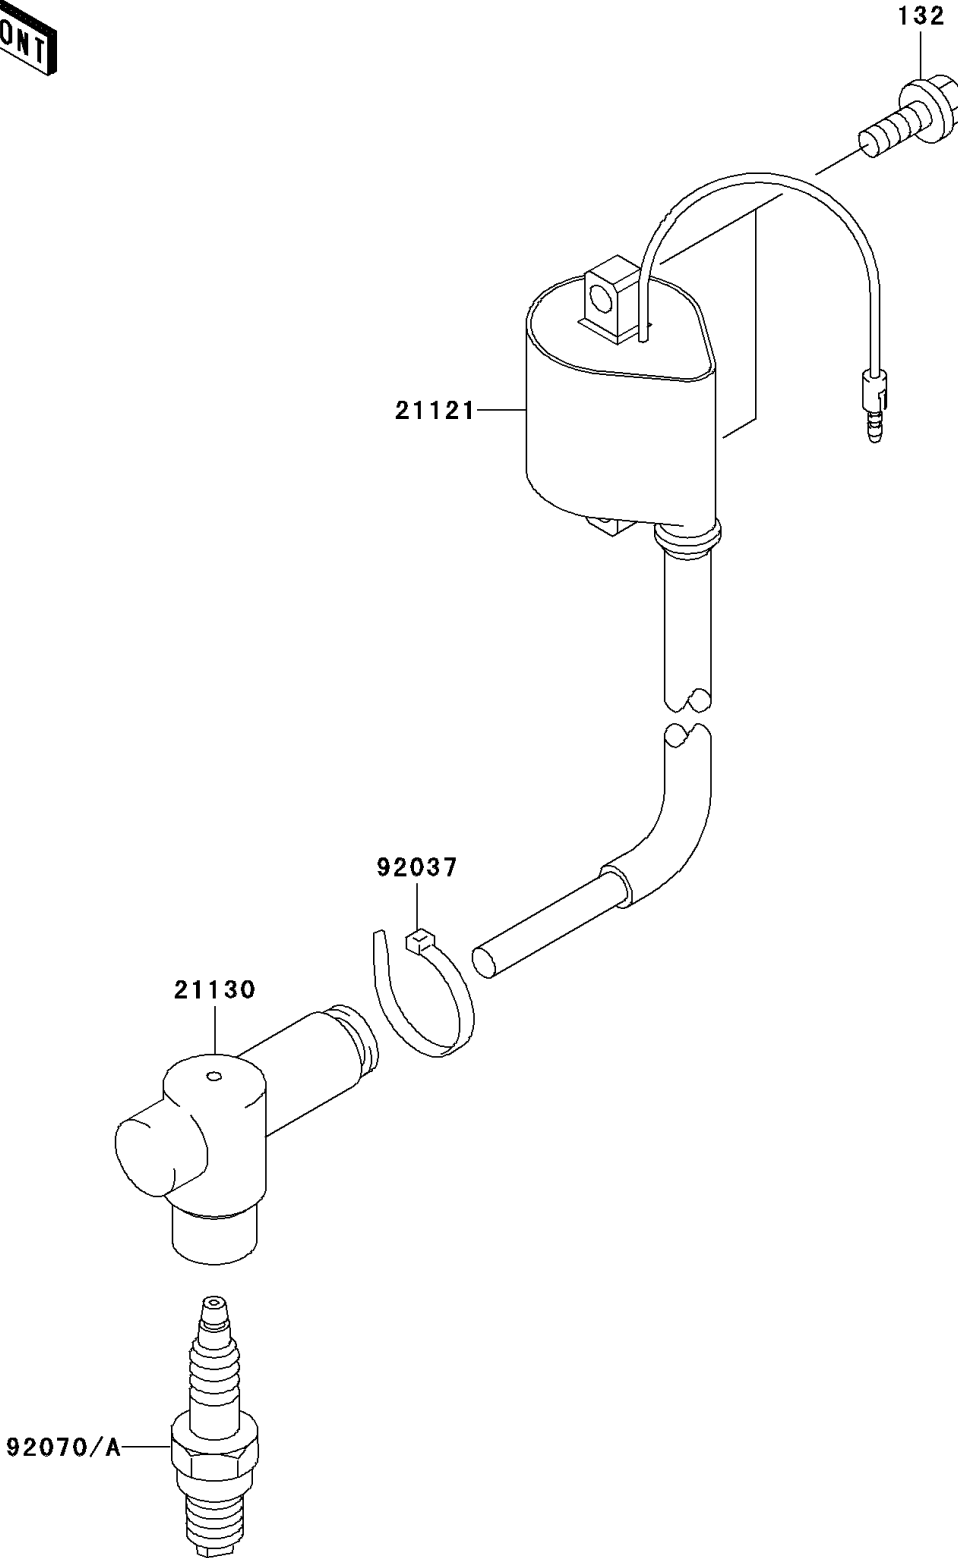

# 2001 KX85 PARTS DIAGRAM

Ignition System

E1830

## 2001 KX85 PARTS LIST

### Ignition System

ITEM NAME	PART NUMBER	QUANTITY
BOLT-FLANGED-SMALL (Ref # 132)	132G0616	2
COIL-IGNITION (Ref # 21121)	21121-1296	1
CAP-SPARK PLUG (Ref # 21130)	21130-1077	1
CLAMP (Ref # 92037)	92037-1173	1
PLUG-SPARK,BR9EVX(NGK),SOLID (Ref # 92070)	92070-1228	1
PLUG-SPARK,R6252K-105NGK,SOLID (Ref # 92070A)	92070-1241	1