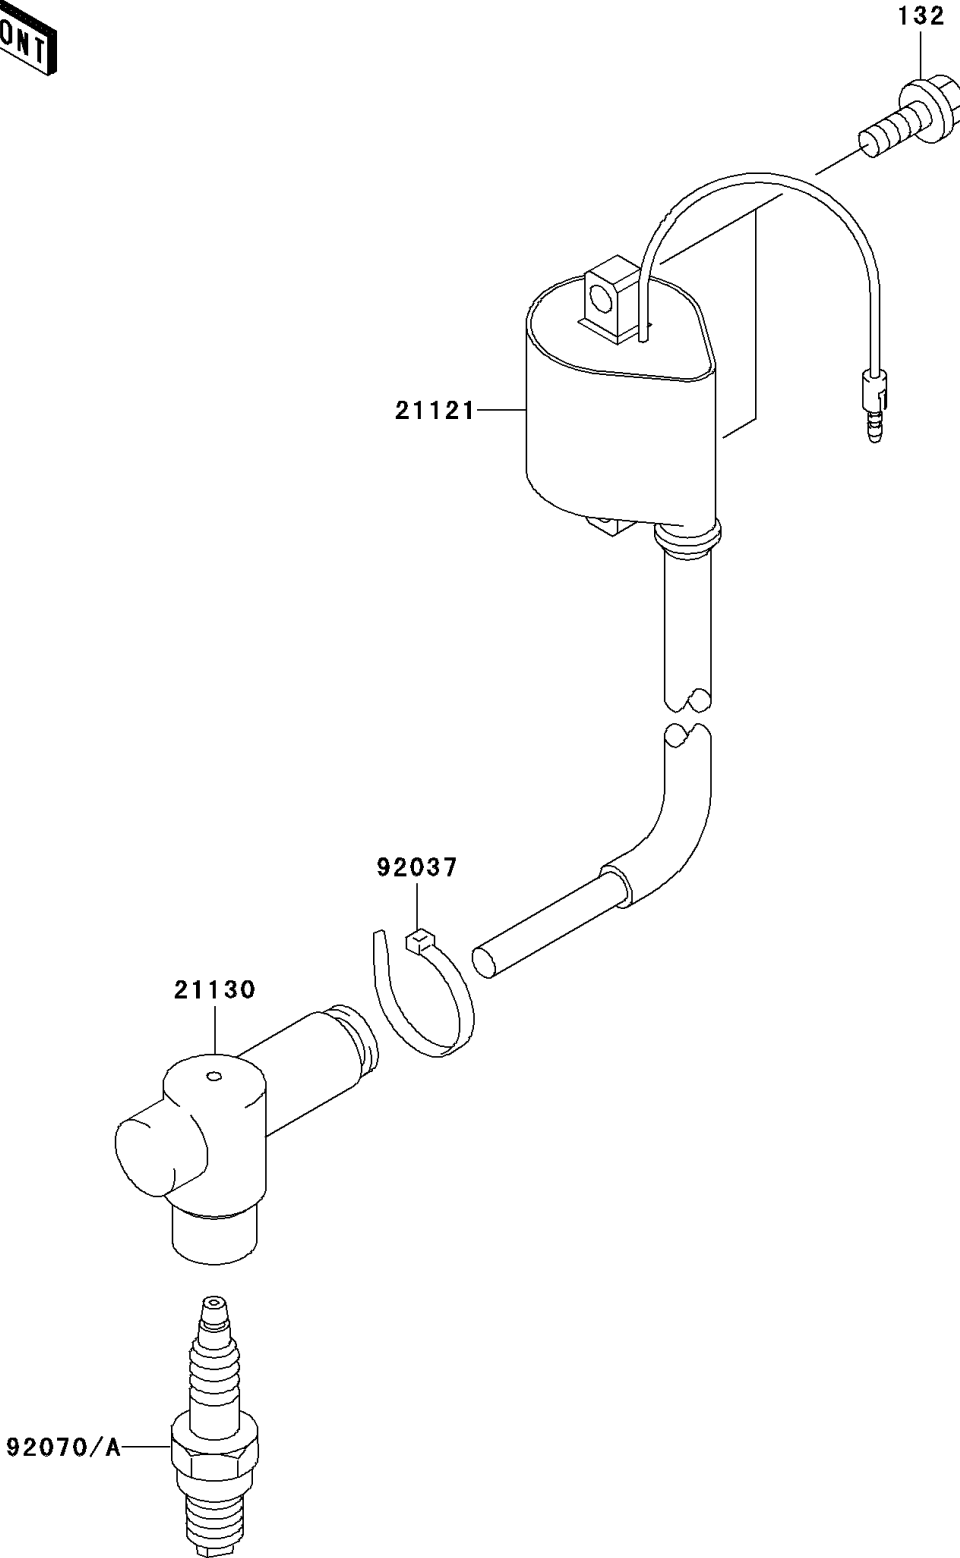

2004 KX85 PARTS DIAGRAM

Ignition System

E1830

2004 KX85 PARTS LIST

Ignition System

ITEM NAME	PART NUMBER	QUANTITY
BOLT-FLANGED-SMALL (Ref # 132)	132G0616	2
COIL-IGNITION (Ref # 21121)	21121-1296	1
CAP-SPARK PLUG (Ref # 21130)	21130-1077	1
CLAMP (Ref # 92037)	92037-1173	1
PLUG-SPARK,BR9EVX(NGK),SOLID (Ref # 92070)	92070-1228	1
PLUG-SPARK,R6252K-105NGK,SOLID (Ref # 92070A)	92070-1241	1