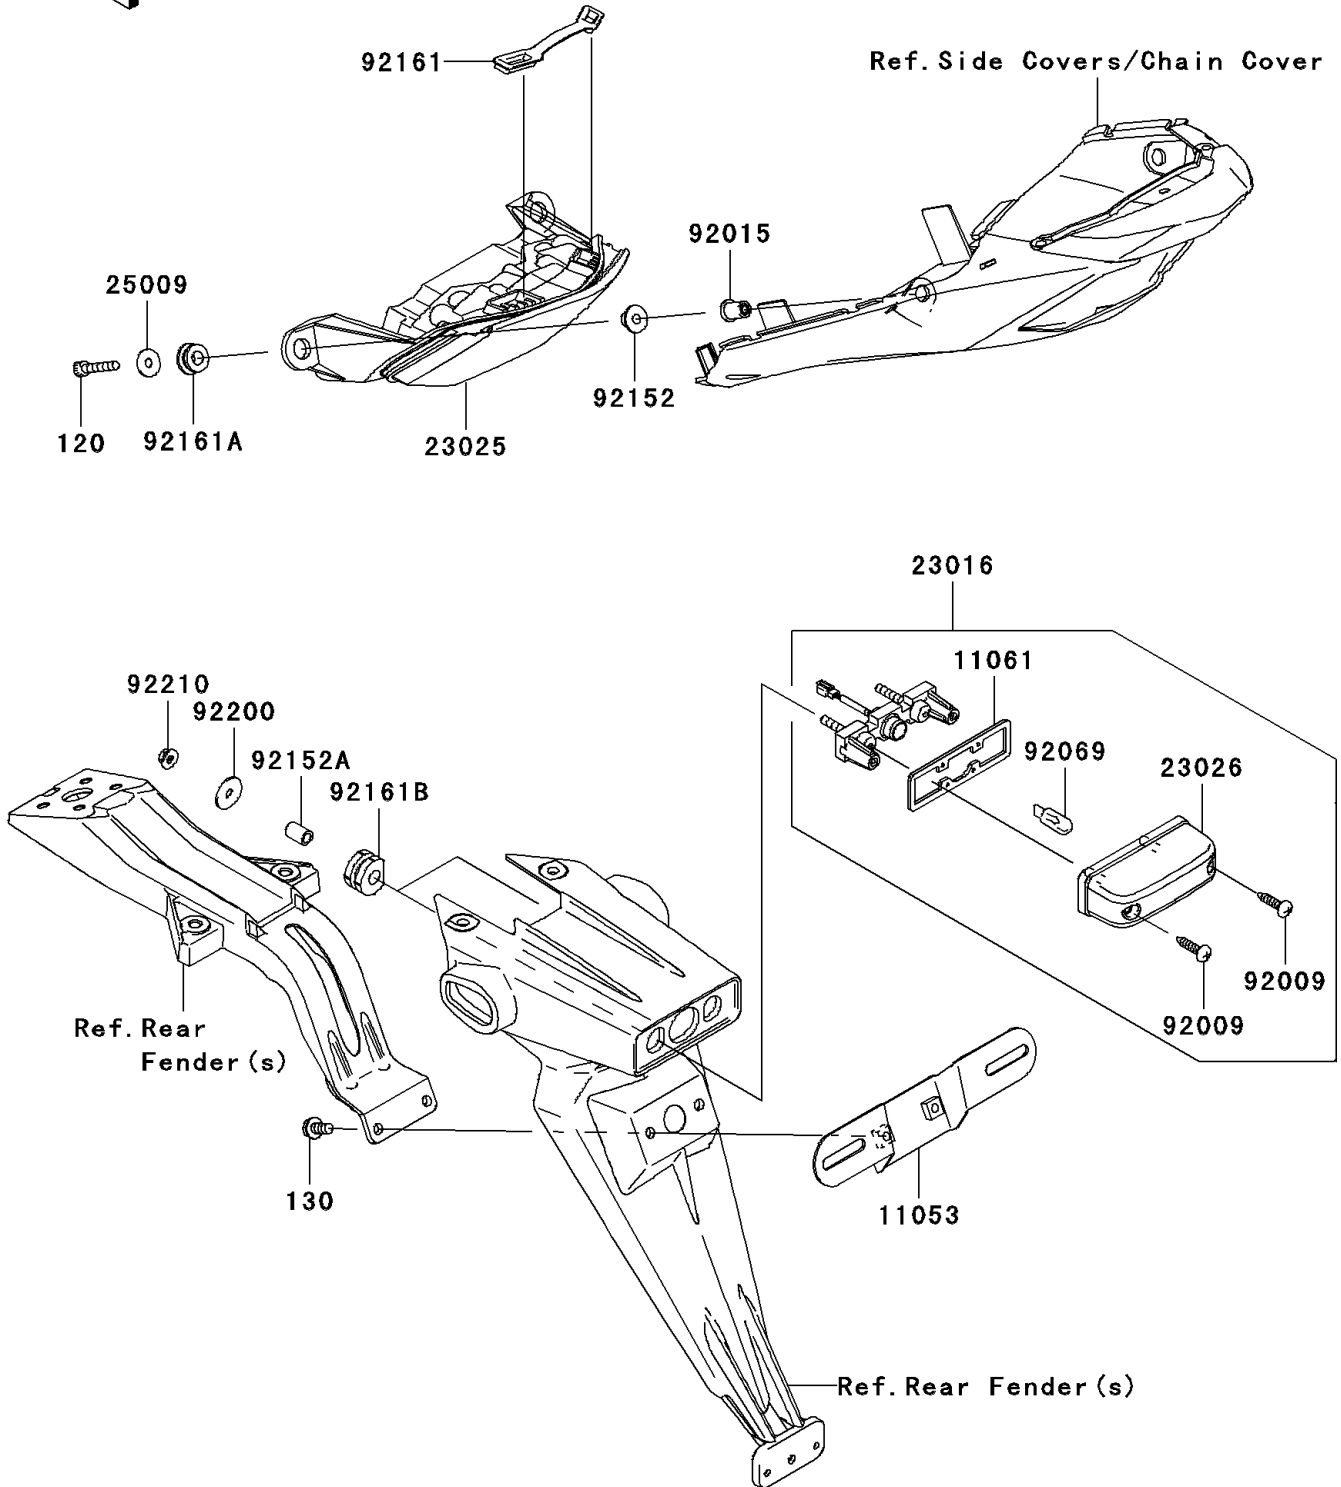

2010 Ninja® ZX™-10R PARTS DIAGRAM

Taillight(s)

F2720

2010 Ninja® ZX™-10R PARTS LIST

Taillight(s)

ITEM NAME	PART NUMBER	QUANTITY
BRACKET,LICENSE (Ref # 11053)	11053-0400	1
GASKET,LICENSE LAMP (Ref # 11061)	11061-0329	1
LAMP-ASSY,LICENSE (Ref # 23016)	23016-0020	1
LAMP-TAIL (Ref # 23025)	23025-0059	1
LENS,LICENSE LAMP (Ref # 23026)	23026-0014	1
WASHER,5.2X16X1.2 (Ref # 25009)	25009-004	2
SCREW,TAPPING,4X16 (Ref # 92009)	92009-1605	2
NUT,WELL,5MM (Ref # 92015)	92015-1757	2
BULB,12V 5W (Ref # 92069)	92069-1016	1
COLLAR (Ref # 92152)	92152-0092	2
COLLAR,6X9X13.3 (Ref # 92152A)	92152-0617	2
DAMPER,TAIL LAMP (Ref # 92161)	92161-0191	1
DAMPER (Ref # 92161A)	92161-0317	2
DAMPER (Ref # 92161B)	92161-0776	2
WASHER,5.5X20X1.2 (Ref # 92200)	92200-0284	2
NUT,FLANGED,5MM (Ref # 92210)	92210-0007	2
BOLT-SOCKET,5X22 (Ref # 120)	120CA0522	2
BOLT-FLANGED,6X16 (Ref # 130)	130CA0616	2