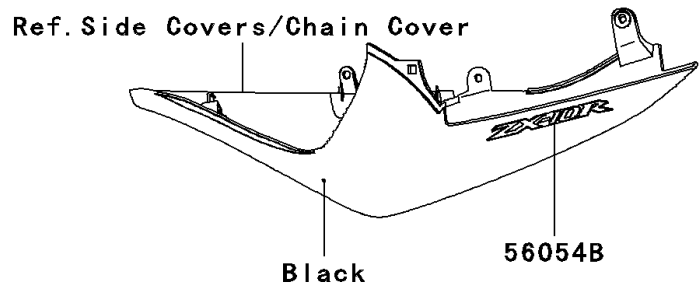

2010 Ninja® ZX™-10R PARTS DIAGRAM

Decals(Back)(FAF)

F2861

2010 Ninja® ZX™-10R PARTS LIST

Decals(Brack)(FAF)

ITEM NAME	PART NUMBER	QUANTITY
MARK,FUEL TANK,LH,KAWASAKI (Ref # 56054)	56054-0168	1
MARK,FUEL TANK,RH,KAWASAKI (Ref # 56054A)	56054-0169	1
MARK,SEAT COVER,ZX-10R (Ref # 56054B)	56054-0553	2
MARK,CNT COWLING,NINJA (Ref # 56054C)	56054-0554	2