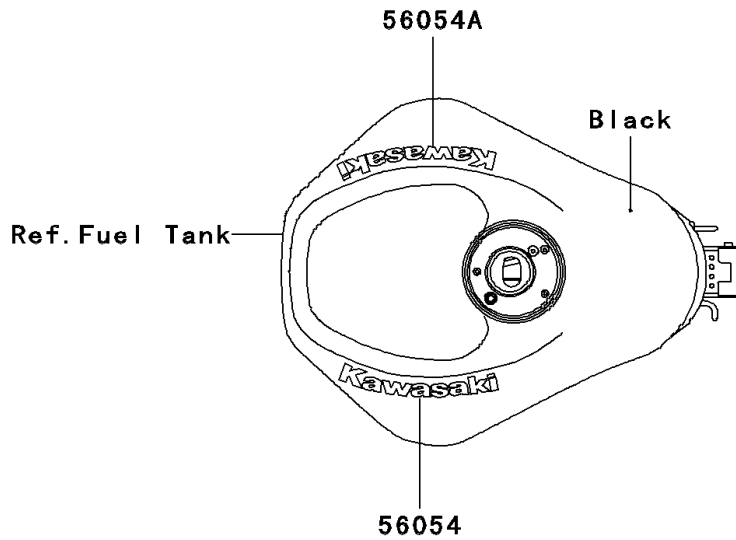

2010 Ninja® ZX™-10R PARTS DIAGRAM

Decals(Back)(FAF)

F2861

2010 Ninja® ZX™-10R PARTS LIST

Decals(Brack)(FAF)

ITEM NAME	PART NUMBER	QUANTITY
MARK,FUEL TANK,LH,KAWASAKI (Ref # 56054)	56054-0168	1
MARK,FUEL TANK,RH,KAWASAKI (Ref # 56054A)	56054-0169	1
MARK,SEAT COVER,ZX-10R (Ref # 56054B)	56054-0553	2
MARK,CNT COWLING,NINJA (Ref # 56054C)	56054-0554	2