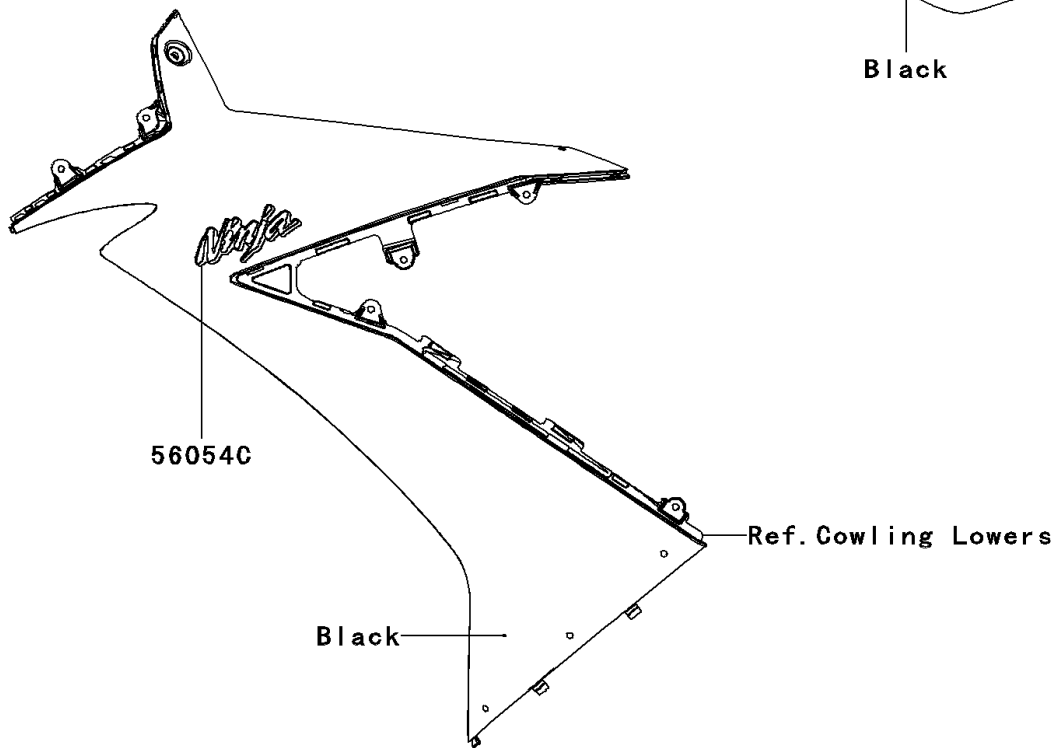

2010 Ninja® ZX™-10R PARTS DIAGRAM

Decals(Back)(FAF)

F2861

2010 Ninja® ZX™-10R PARTS LIST

Decals(Brack)(FAF)

ITEM NAME	PART NUMBER	QUANTITY
MARK,FUEL TANK,LH,KAWASAKI (Ref # 56054)	56054-0168	1
MARK,FUEL TANK,RH,KAWASAKI (Ref # 56054A)	56054-0169	1
MARK,SEAT COVER,ZX-10R (Ref # 56054B)	56054-0553	2
MARK,CNT COWLING,NINJA (Ref # 56054C)	56054-0554	2