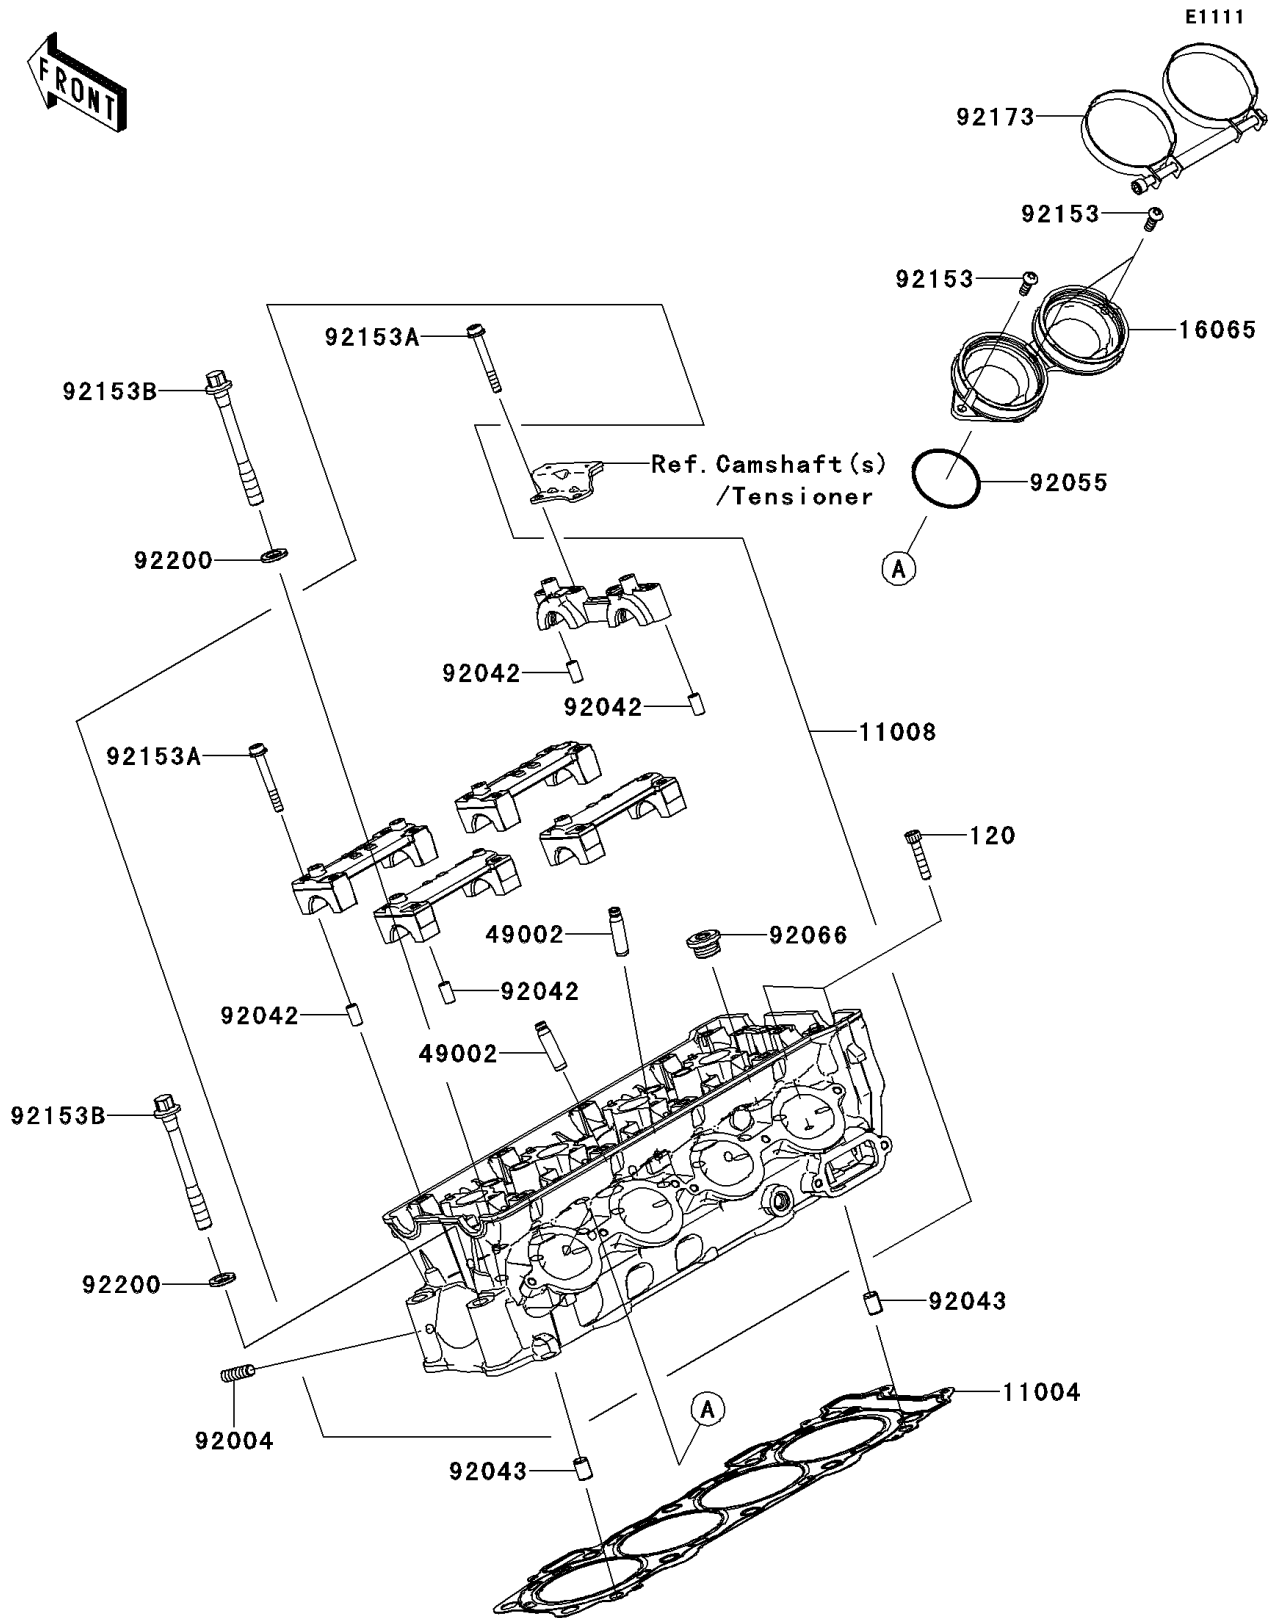

# 2012 NINJA® ZX™ -10R PARTS DIAGRAM

Cylinder Head

## 2012 NINJA® ZX™ -10R PARTS LIST

### Cylinder Head

ITEM NAME	PART NUMBER	QUANTITY
GASKET-HEAD (Ref # 11004)	11004-0094	1
HEAD-COMP-CYLINDER (Ref # 11008)	11008-0721	1
HOLDER-CARBURETOR (Ref # 16065)	16065-0115	2
GUIDE-VALVE (Ref # 49002)	49002-0009	16
STUD,8X18 (Ref # 92004)	92004-0049	8
PIN,DOWEL,6.3X8X14 (Ref # 92042)	92042-007	10
PIN,8.2X10X14 (Ref # 92043)	92043-1264	2
RING-O,47X1.9 (Ref # 92055)	92055-1600	4
PLUG,18X10 (Ref # 92066)	92066-0016	4
BOLT,TORX,6X18 (Ref # 92153)	92153-0454	6
BOLT,SOCKET,6X45 (Ref # 92153A)	92153-0656	20
BOLT,FLANGED,10X90 (Ref # 92153B)	92153-0893	10
CLAMP (Ref # 92173)	92173-0222	2
WASHER,10.5X19X2.3 (Ref # 92200)	92200-0114	10
BOLT-SOCKET,6X30 (Ref # 120)	120CD0630	2