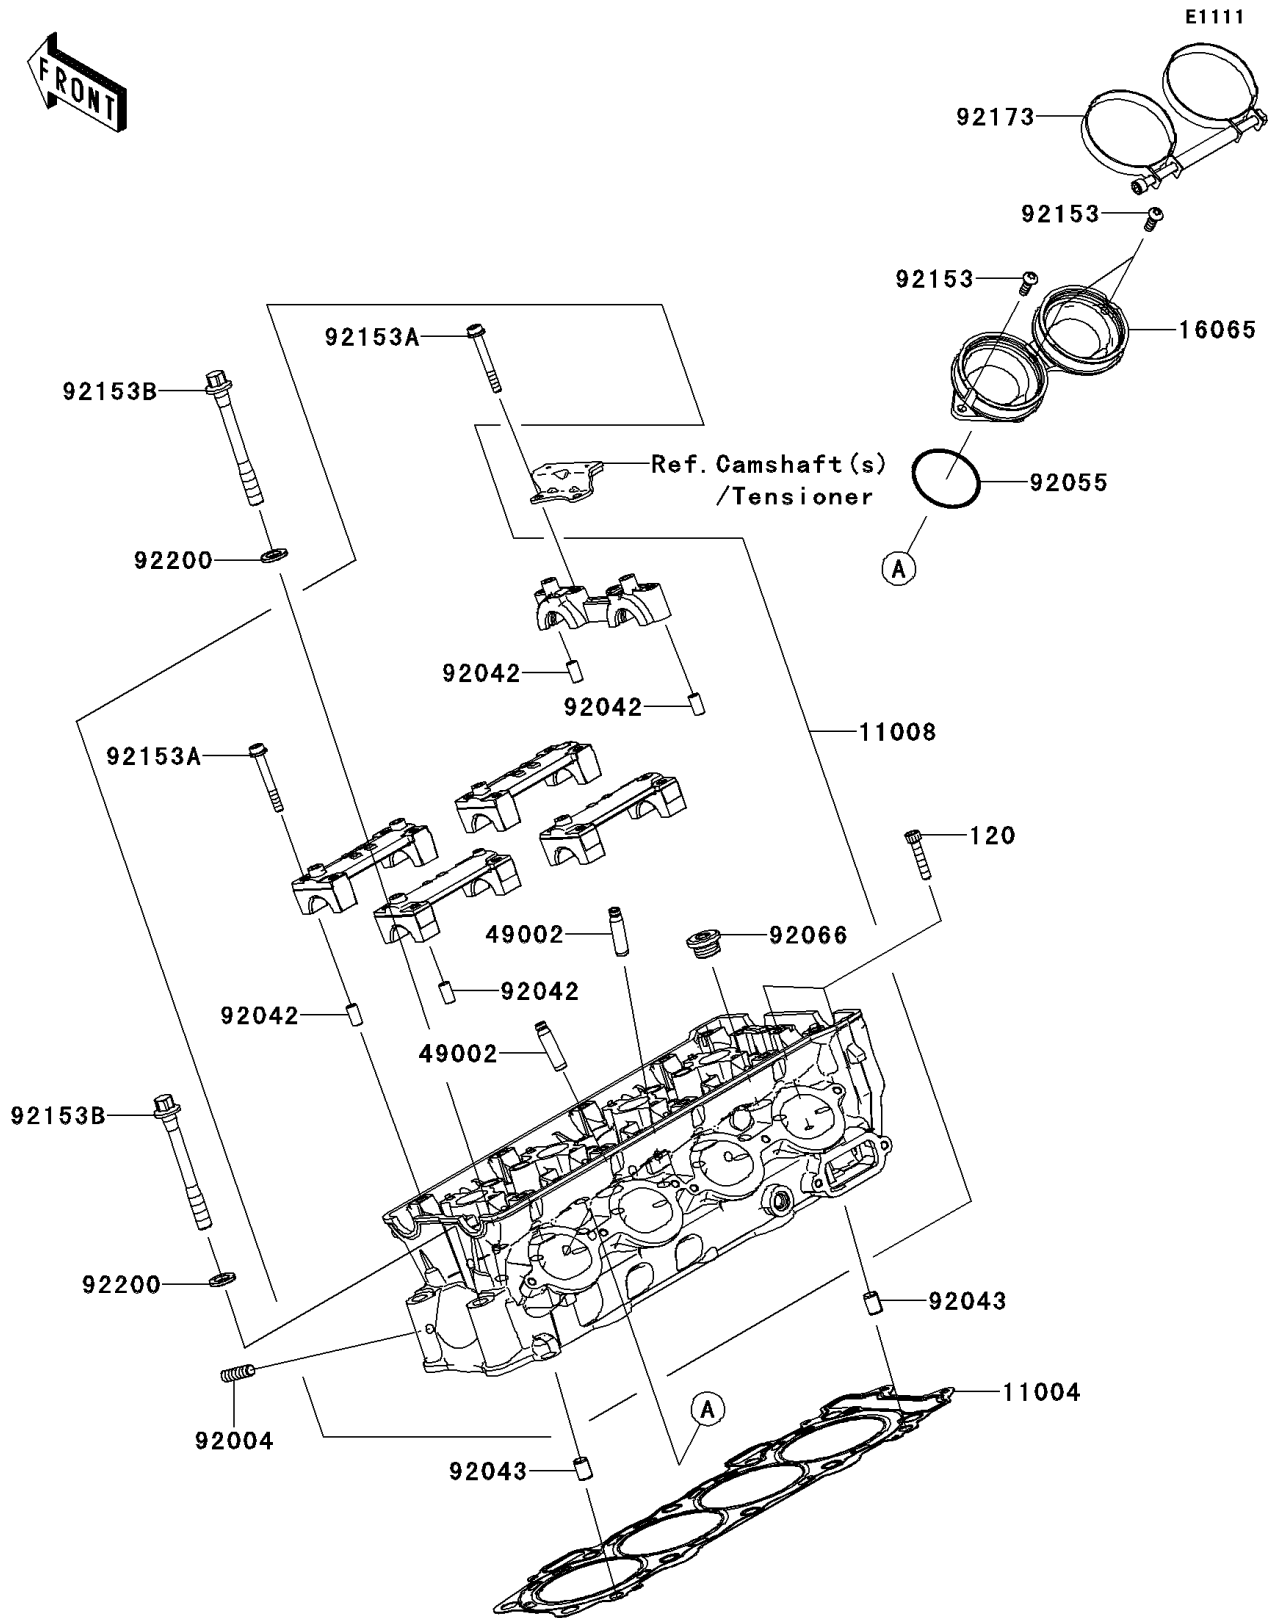

2012 NINJA® ZX™ -10R PARTS DIAGRAM

Cylinder Head

2012 NINJA® ZX™ -10R PARTS LIST

Cylinder Head

ITEM NAME	PART NUMBER	QUANTITY
-----------	-------------	----------