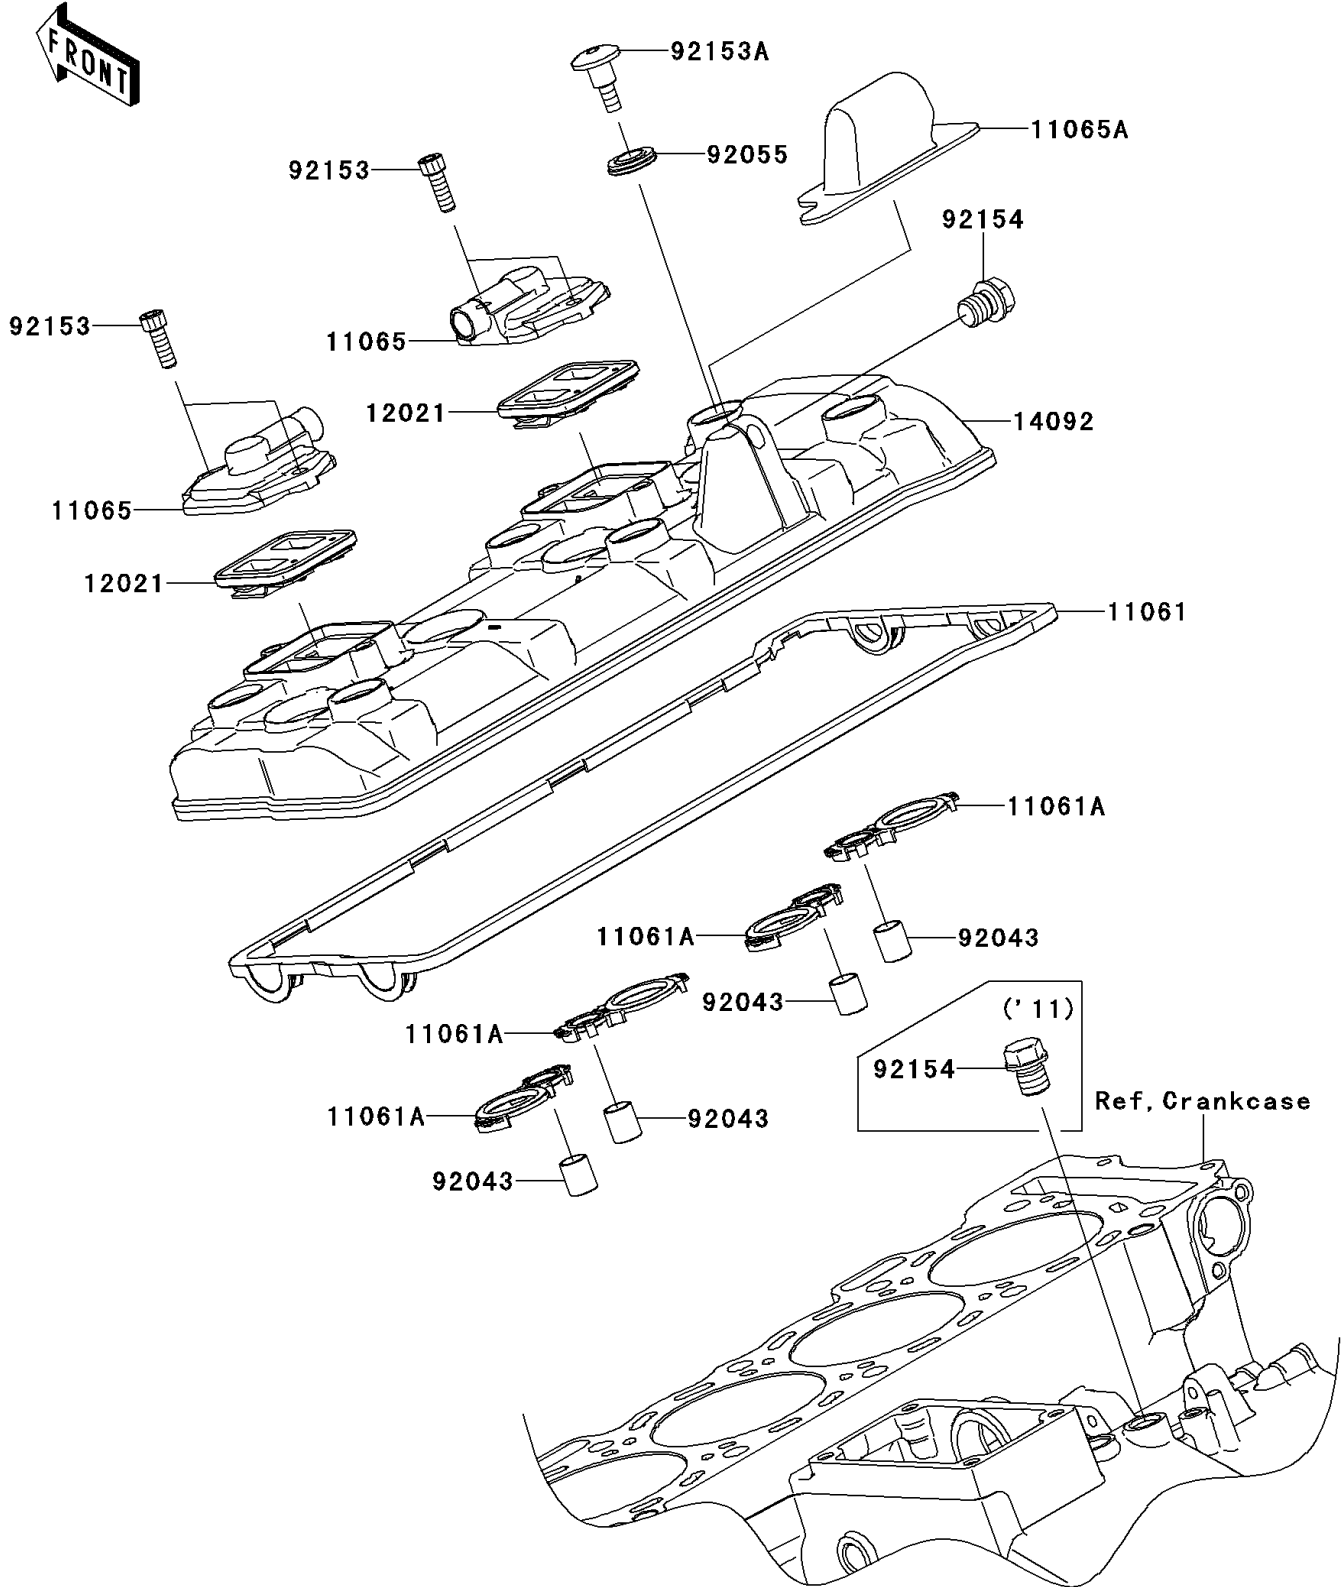

# 2012 NINJA® ZX™ -10R PARTS DIAGRAM

Cylinder Head Cover

E1112

# 2012 NINJA® ZX™ -10R PARTS LIST

Cylinder Head Cover

ITEM NAME	PART NUMBER	QUANTITY
-----------	-------------	----------