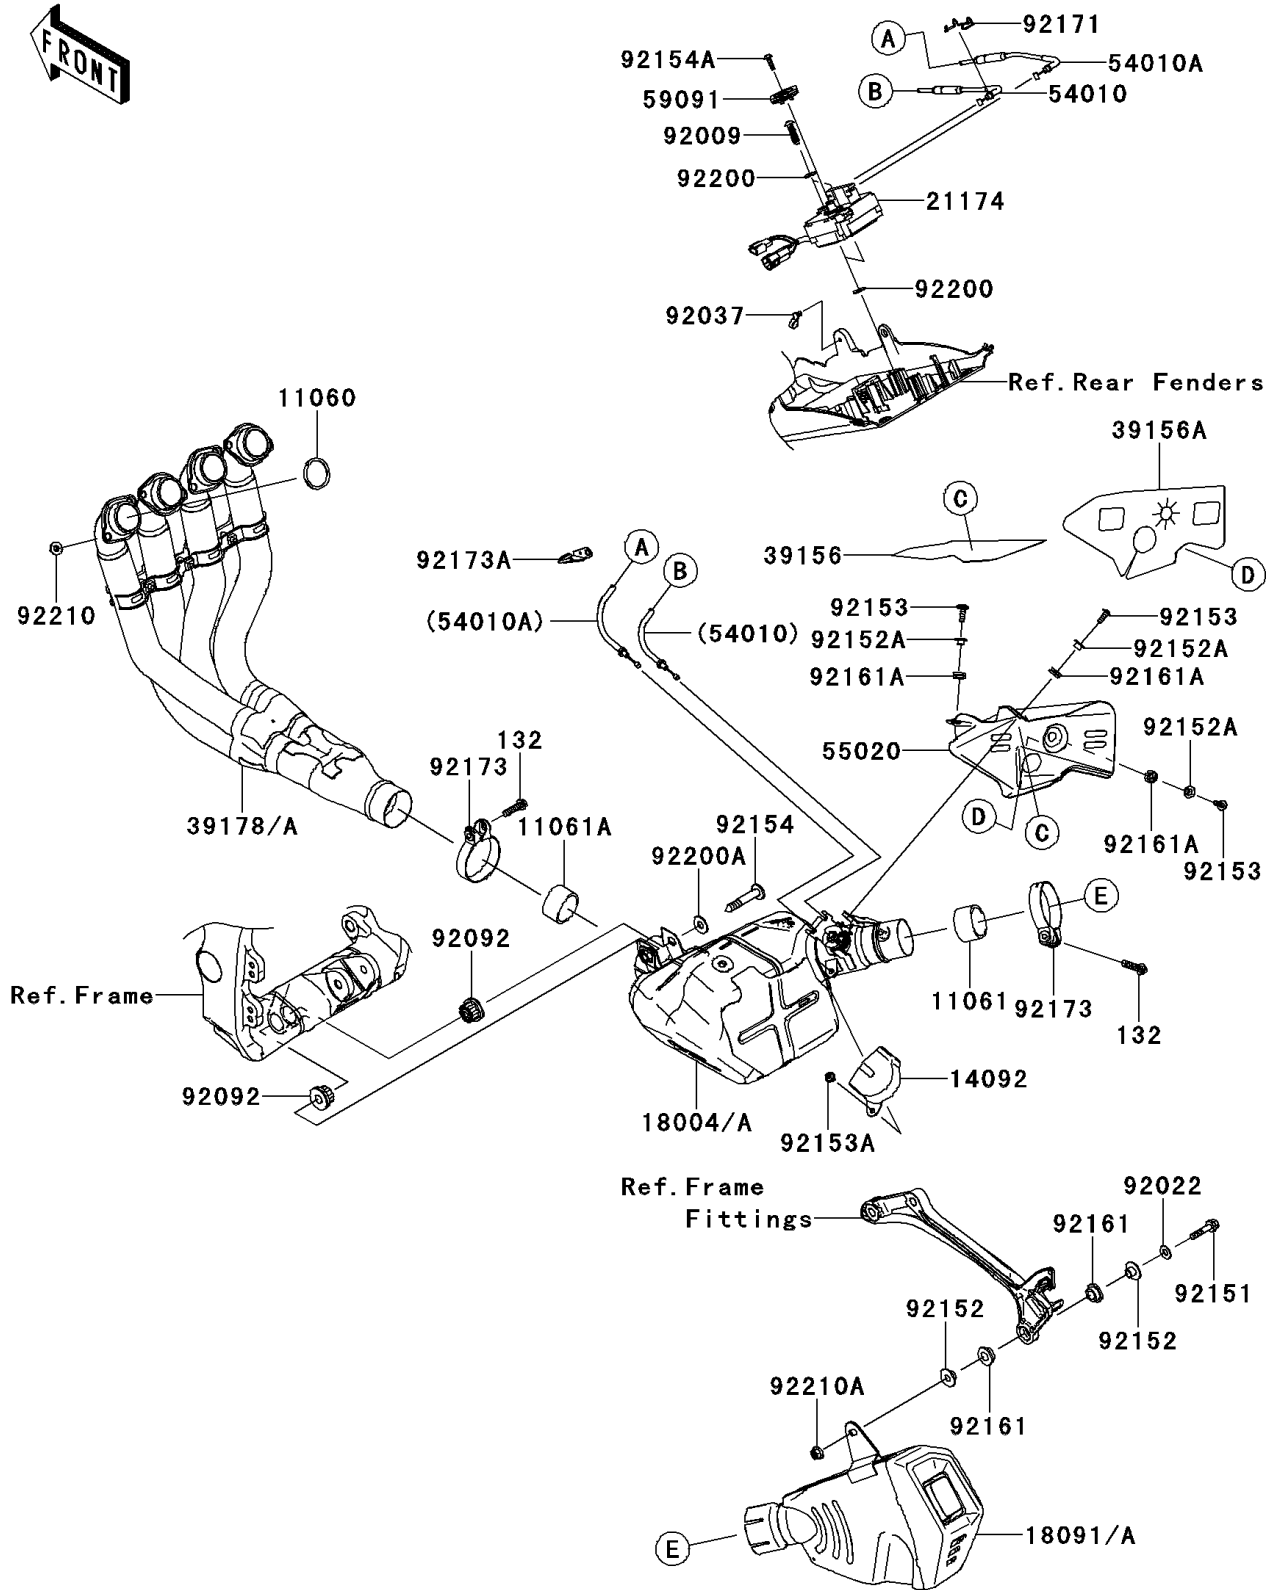

2011 NINJA[®] ZX[™]-10R PARTS DIAGRAM

Muffler(s)

E1140

2011 NINJA® ZX™-10R PARTS LIST

Muffler(s)

ITEM NAME	PART NUMBER	QUANTITY
GASKET,EXHAUST PIPE (Ref # 11060)	11060-1203	4
GASKET,50.8X62X30 (Ref # 11061)	11061-0447	1
GASKET,54X62X30 (Ref # 11061A)	11061-0448	1
COVER,PULLEY (Ref # 14092)	14092-0705	1
CHAMBER-PREMUFLER (Ref # 18004A)	18004-0099	1
BODY-COMP-MUFFLER (Ref # 18091)	18091-0699	1
MOTOR-ELECTRIC (Ref # 21174)	21174-0005	1
PAD,GUARD,UPP (Ref # 39156)	39156-0731	1
PAD,GUARD,LWR (Ref # 39156A)	39156-0732	1
MANIFOLD-COMP-EXHAUST (Ref # 39178)	39178-0169	1
CABLE,OPEN (Ref # 54010)	54010-0577	1
CABLE,CLOSE (Ref # 54010A)	54010-0578	1
GUARD (Ref # 55020)	55020-0562	1
PULLEY (Ref # 59091)	59091-0007	1
SCREW,TAPPING,6X30 (Ref # 92009)	92009-1481	2
WASHER,8.5X19X1.2 (Ref # 92022)	92022-3730	1
CLAMP,SPEED,L=43 (Ref # 92037)	92037-1290	1
BUSHING-RUBBER,MUFFLER (Ref # 92092)	92092-1087	2
BOLT,FLANGED,8X40 (Ref # 92151)	92151-1532	1
COLLAR (Ref # 92152)	92152-0188	2
COLLAR,6.3X8.3X16 (Ref # 92152A)	92152-0286	3
BOLT,SOCKET,6X16 (Ref # 92153)	92153-0817	3
BOLT,SOCKET,6X10 (Ref # 92153A)	92153-1527	1
BOLT,SOCKET,10X61 (Ref # 92154)	92154-0125	1
BOLT,TORX,5X18 (Ref # 92154A)	92154-0217	1
DAMPER (Ref # 92161)	92161-0135	2
DAMPER (Ref # 92161A)	92161-0308	3
CLAMP (Ref # 92171)	92171-0292	1
CLAMP,64.5MM (Ref # 92173)	92173-0284	2

2011 NINJA® ZX™-10R PARTS LIST

Muffler(s)

ITEM NAME	PART NUMBER	QUANTITY
CLAMP (Ref # 92173A)	92173-0781	1
WASHER (Ref # 92200)	92200-0078	4
WASHER,10.5X25X2.0 (Ref # 92200A)	92200-1377	1
NUT,8MM (Ref # 92210)	92210-0076	8
NUT,8MM (Ref # 92210A)	92210-0121	1
BOLT-FLANGED-SMALL,8X30 (Ref # 132)	132BC0830	2