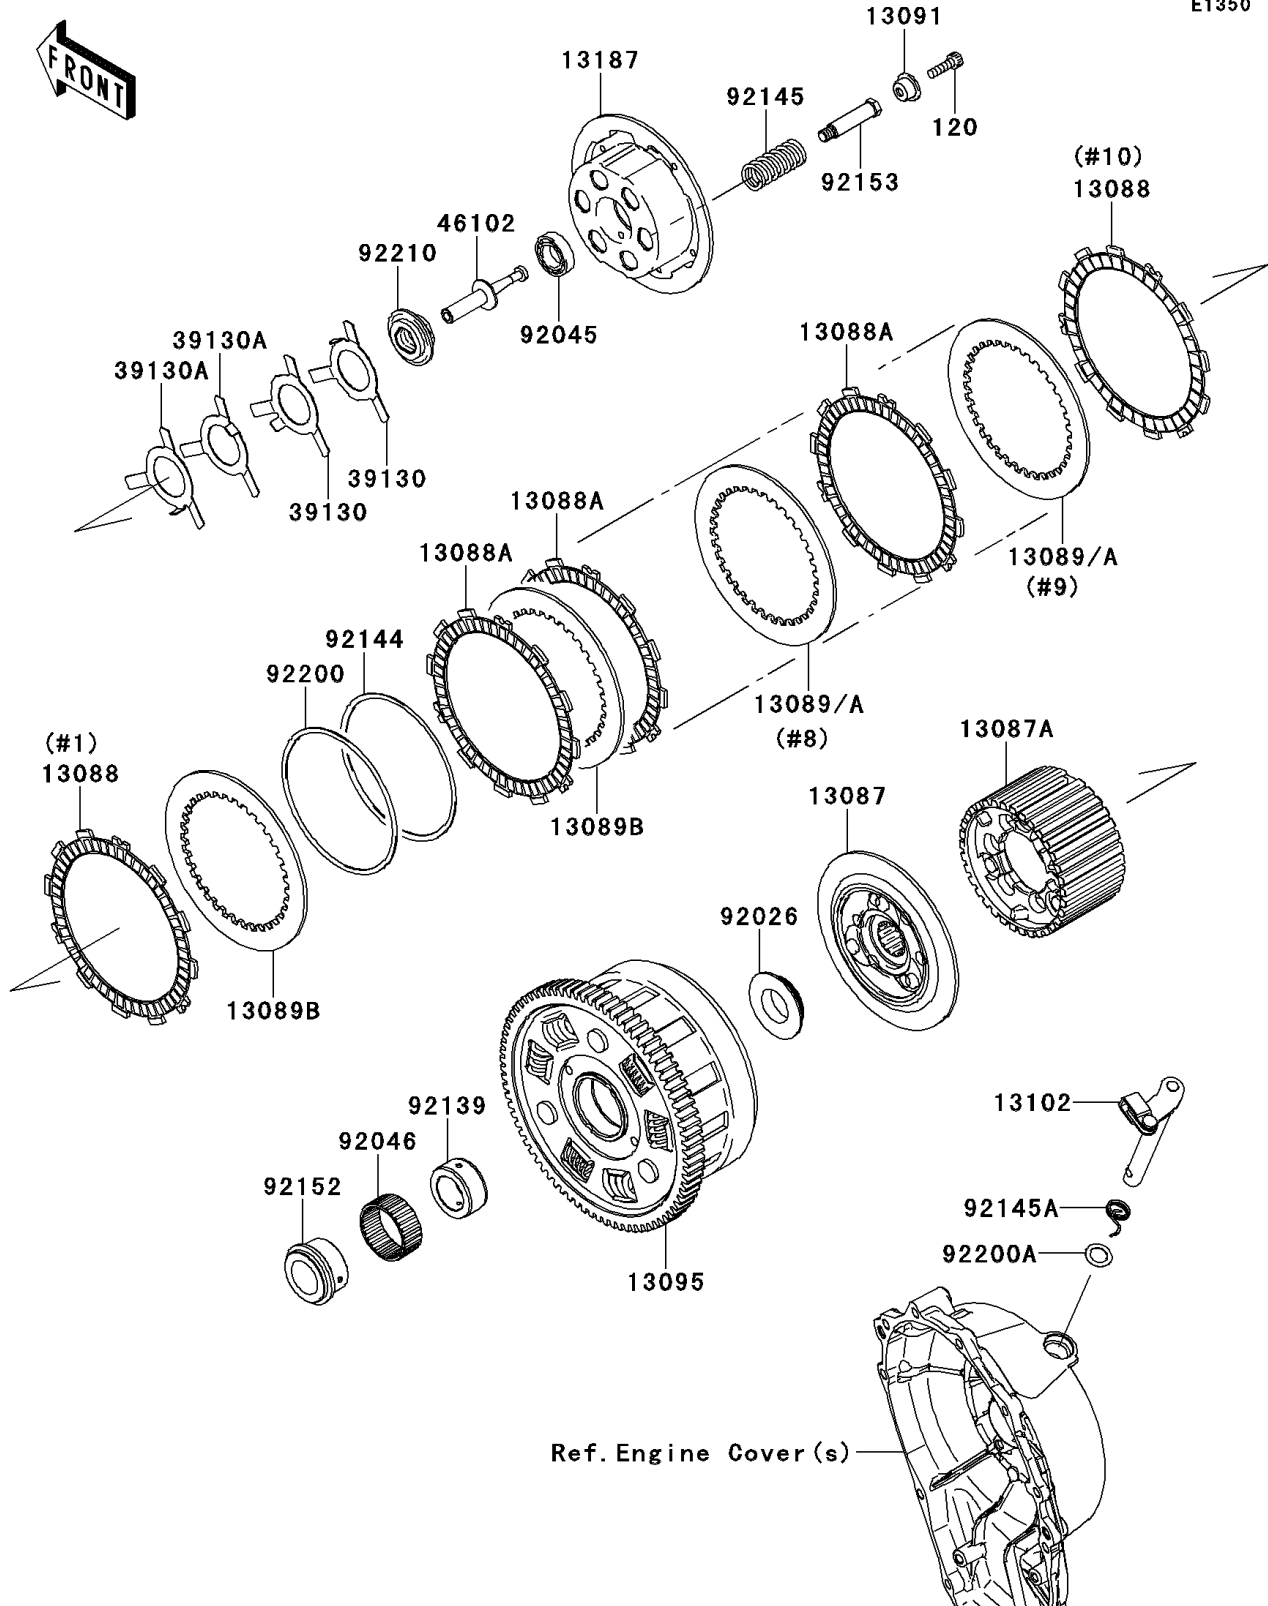

# 2012 NINJA® ZX™ -10R PARTS DIAGRAM

Clutch

E1350

## 2012 NINJA® ZX™ -10R PARTS LIST

### Clutch

ITEM NAME	PART NUMBER	QUANTITY
HUB-CLUTCH (Ref # 13087)	13087-0010	1
HUB-CLUTCH (Ref # 13087A)	13087-0011	1
PLATE-FRICTION (Ref # 13088)	13088-0003	2
PLATE-FRICTION (Ref # 13088A)	13088-0013	8
PLATE-CLUTCH,T=2.3 (Ref # 13089)	13089-0008	AR
PLATE-CLUTCH,T=2.6 (Ref # 13089A)	13089-0009	2
PLATE-CLUTCH,T=2.9 (Ref # 13089B)	13089-1093	7
HOLDER,CLUTCH SPRING (Ref # 13091)	13091-1840	6
HOUSING-COMP-CLUTCH (Ref # 13095)	13095-0558	1
RELEASE-COMP-CLUTCH (Ref # 13102)	13102-0041	1
PLATE-CLUTCH OPERATING (Ref # 13187)	13187-0006	1
SPRING-LEAF (Ref # 39130)	39130-1078	2
SPRING-LEAF (Ref # 39130A)	39130-1079	2
ROD (Ref # 46102)	46102-0047	1
SPACER (Ref # 92026)	92026-0164	1
BEARING-BALL,6903/2A (Ref # 92045)	92045-1053	1
BEARING-NEEDLE (Ref # 92046)	92046-0041	1
BUSHING,25X38X17.3 (Ref # 92139)	92139-0304	1
SPRING,FRICTION PLATE (Ref # 92144)	92144-1854	1
SPRING,CLUTCH (Ref # 92145)	92145-0220	6
SPRING,RELEASE-COMP (Ref # 92145A)	92145-0325	1
COLLAR (Ref # 92152)	92152-0866	1
BOLT (Ref # 92153)	92153-0797	6
WASHER,FRICTION PLATE (Ref # 92200)	92200-1260	1
WASHER,12X18.5X0.5 (Ref # 92200A)	92200-1487	1
NUT (Ref # 92210)	92210-0152	1
BOLT-SOCKET,6X20 (Ref # 120)	120Q0620	6