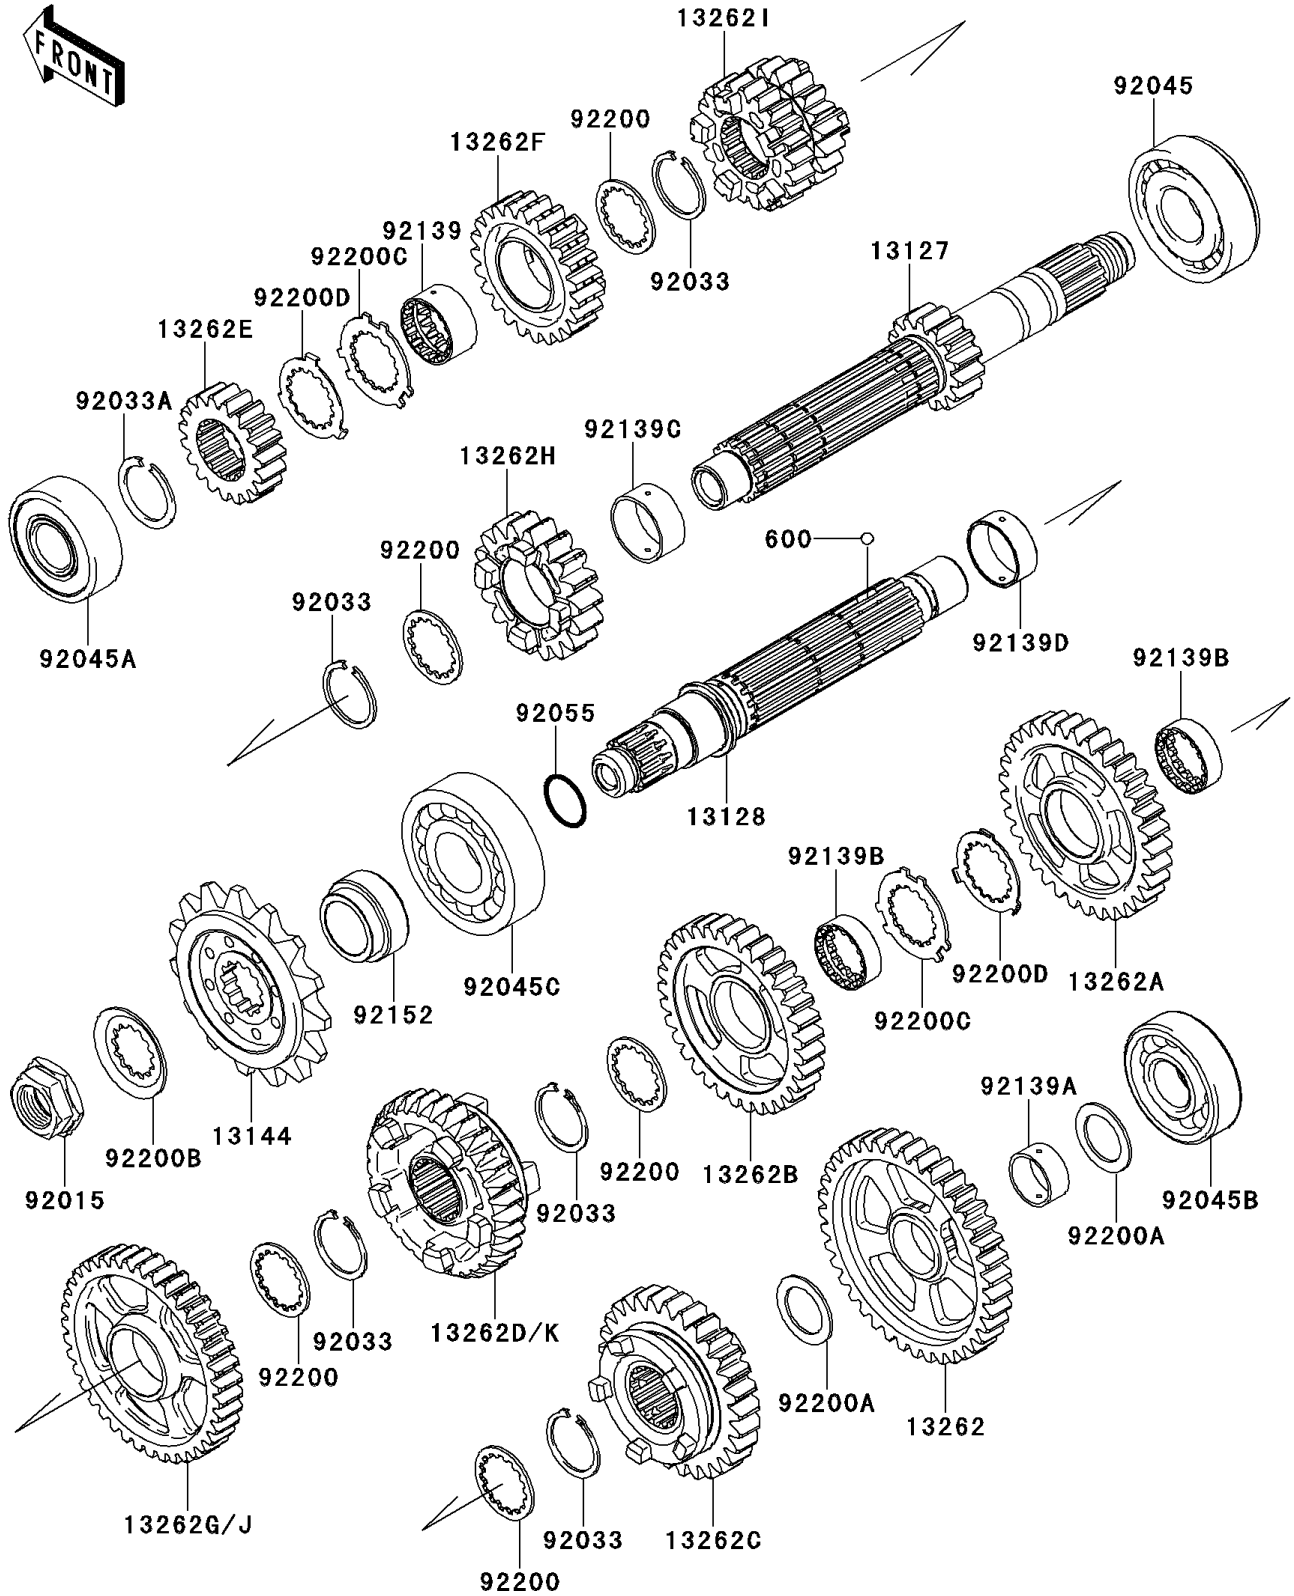

2012 NINJA® ZX™ -10R PARTS DIAGRAM

Transmission

E1361

2012 NINJA® ZX™ -10R PARTS LIST

Transmission

ITEM NAME	PART NUMBER	QUANTITY
-----------	-------------	----------