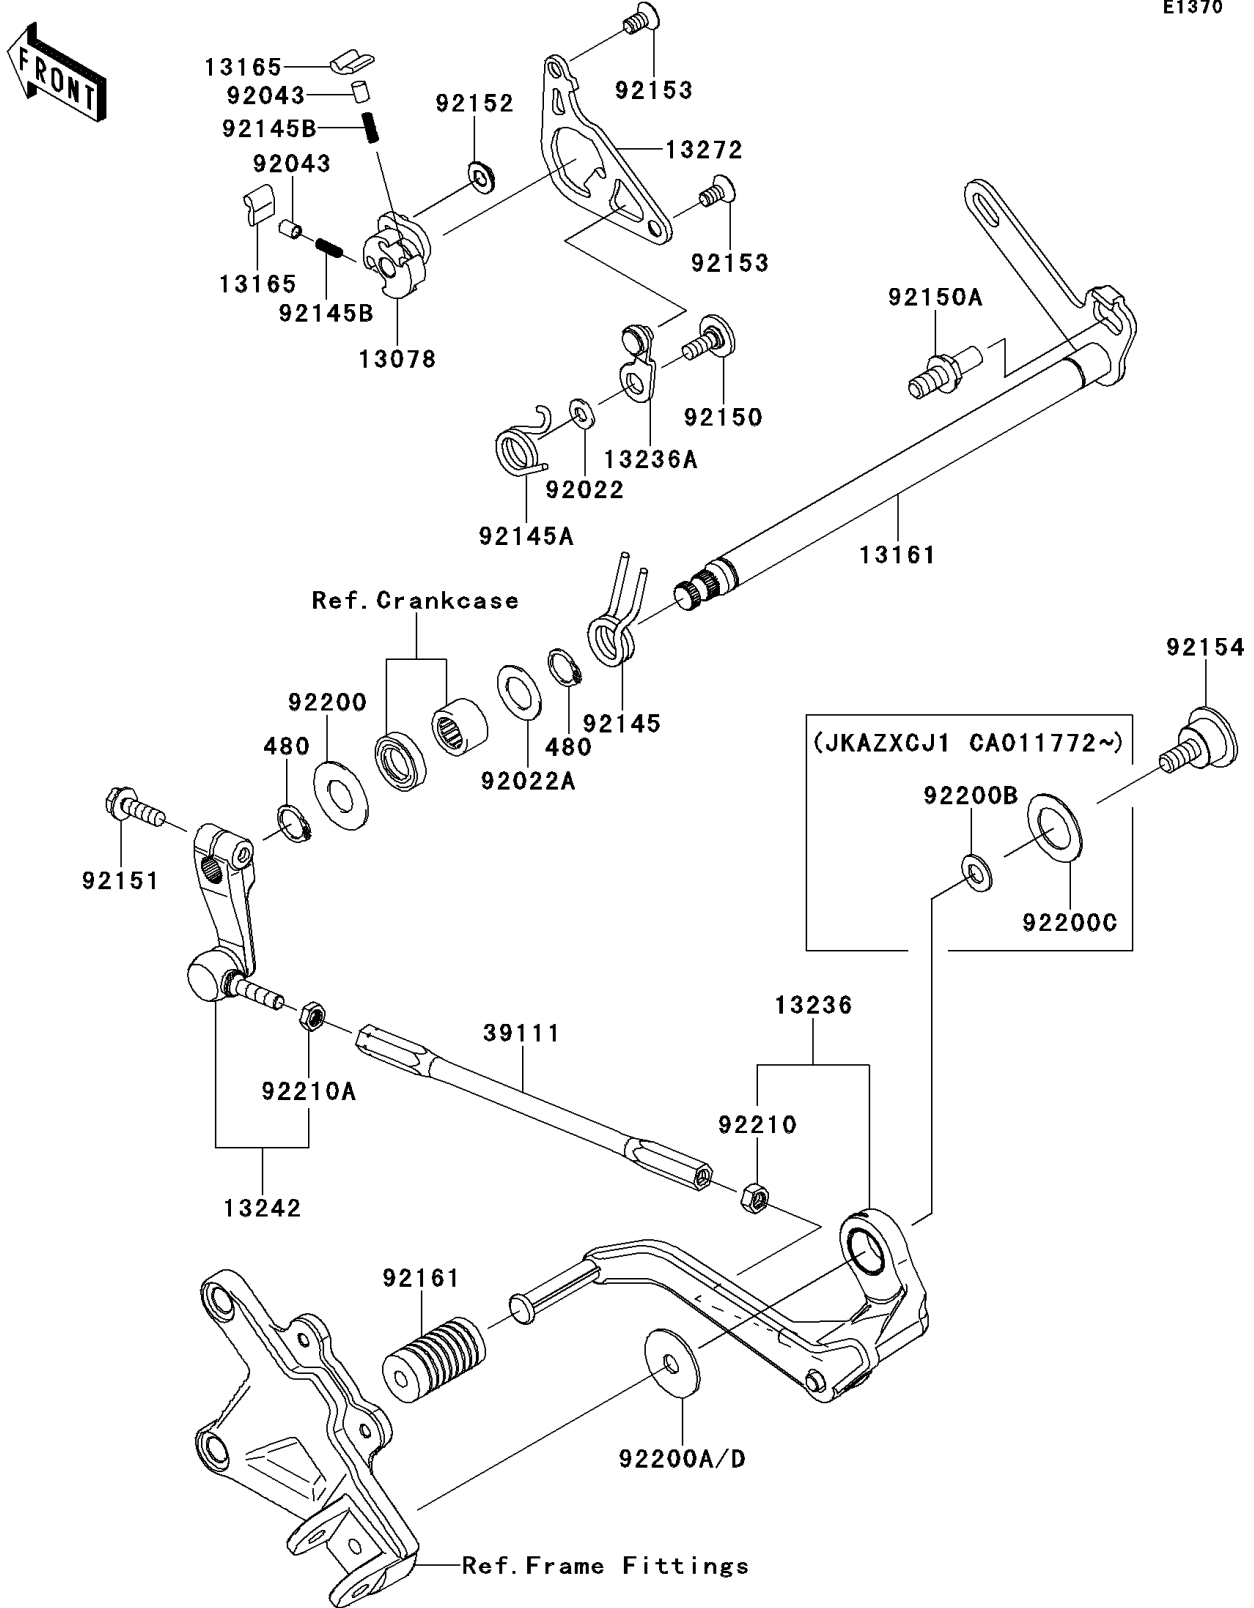

2012 NINJA® ZX™ -10R PARTS DIAGRAM

Gear Change Mechanism

E1370

2012 NINJA® ZX™ -10R PARTS LIST

Gear Change Mechanism

ITEM NAME	PART NUMBER	QUANTITY
-----------	-------------	----------