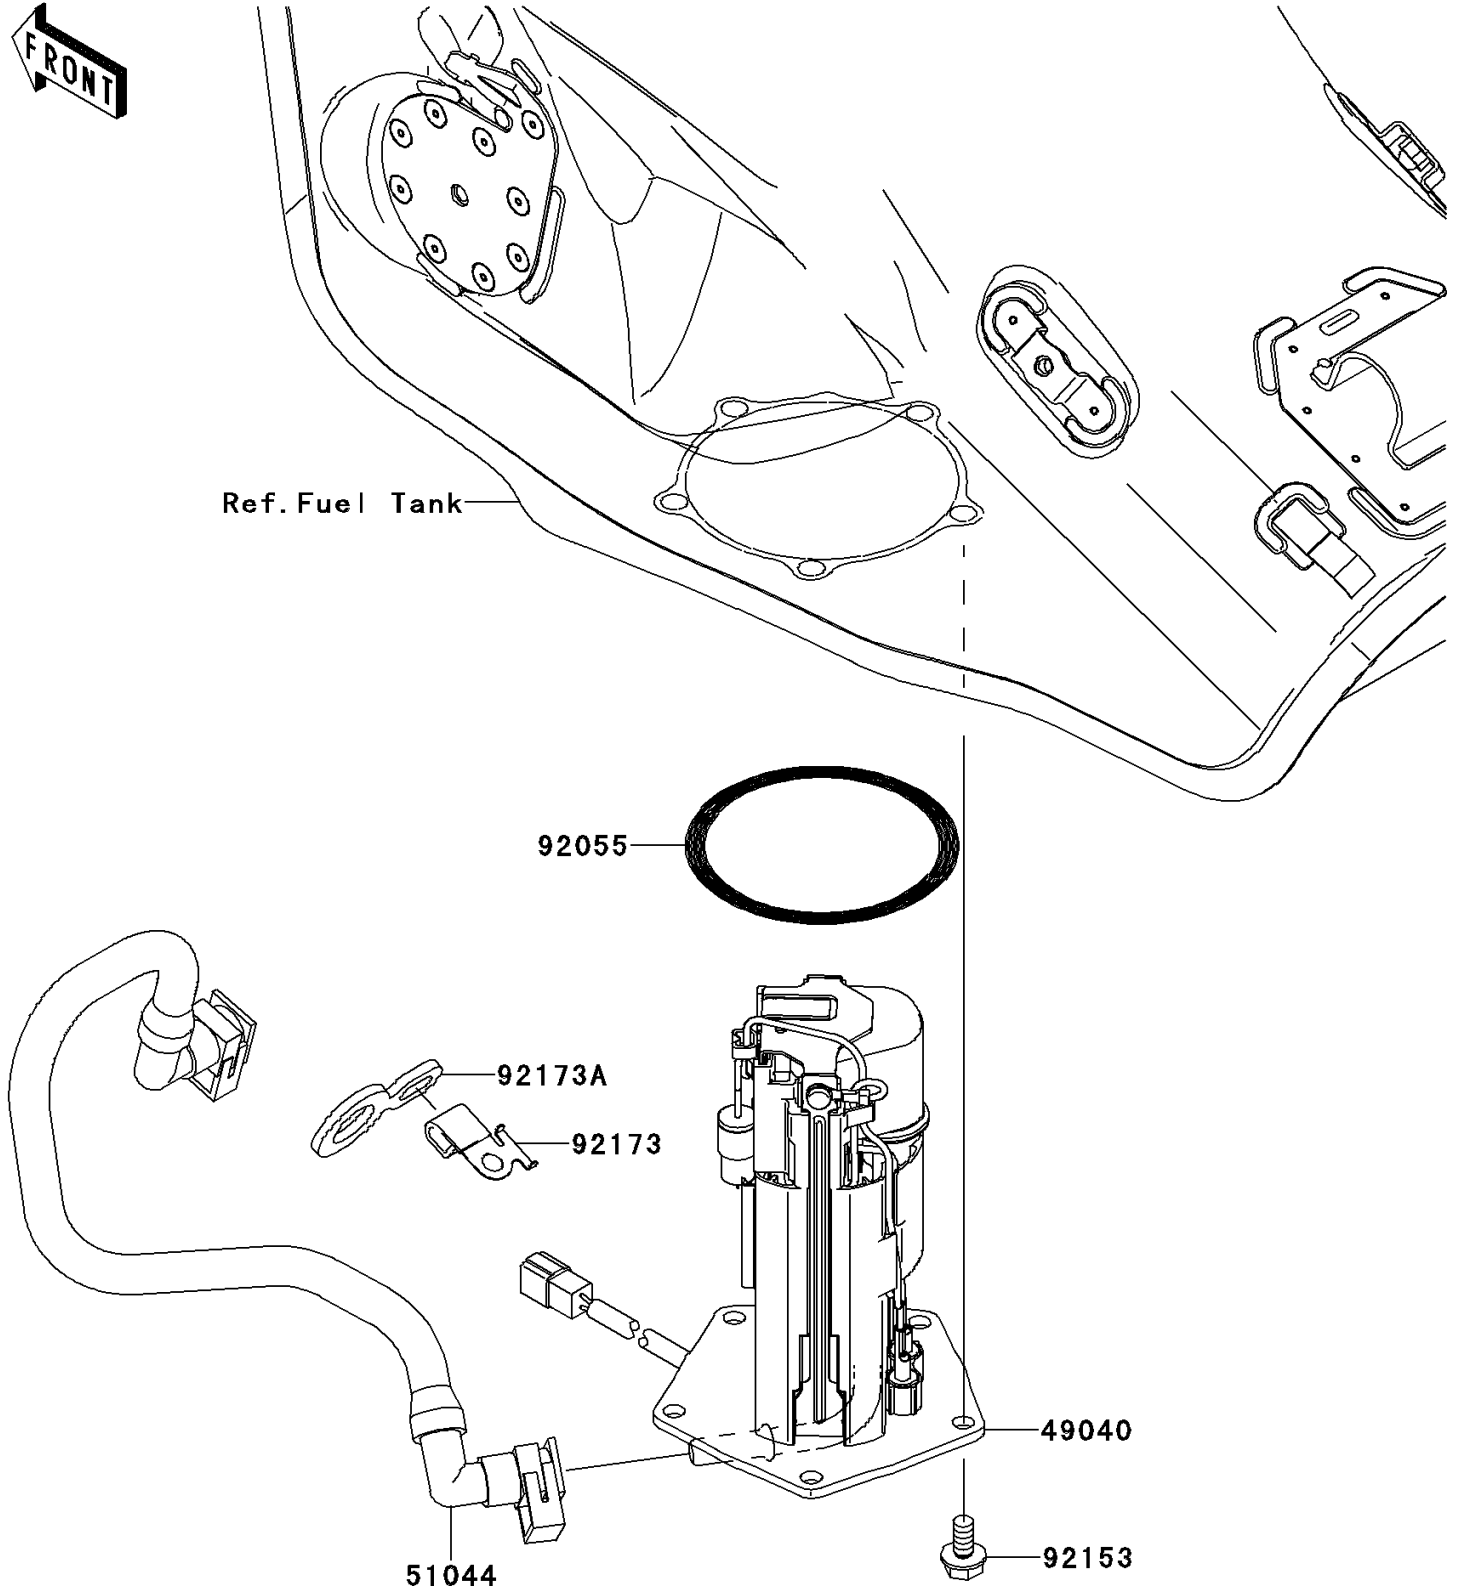

2011 NINJA® ZX™-10R PARTS DIAGRAM

Fuel Pump

E1520

Ref. Fuel Tank

2011 NINJA® ZX™-10R PARTS LIST

Fuel Pump

ITEM NAME	PART NUMBER	QUANTITY
PUMP-FUEL (Ref # 49040)	49040-0049	1
TUBE-ASSY,FUEL (Ref # 51044)	51044-0118	1
RING-O,70.6X5.7 (Ref # 92055)	92055-0210	1
BOLT,FLANGED,6X12 (Ref # 92153)	92153-1295	5
CLAMP (Ref # 92173)	92173-0831	1
CLAMP (Ref # 92173A)	92173-0832	1