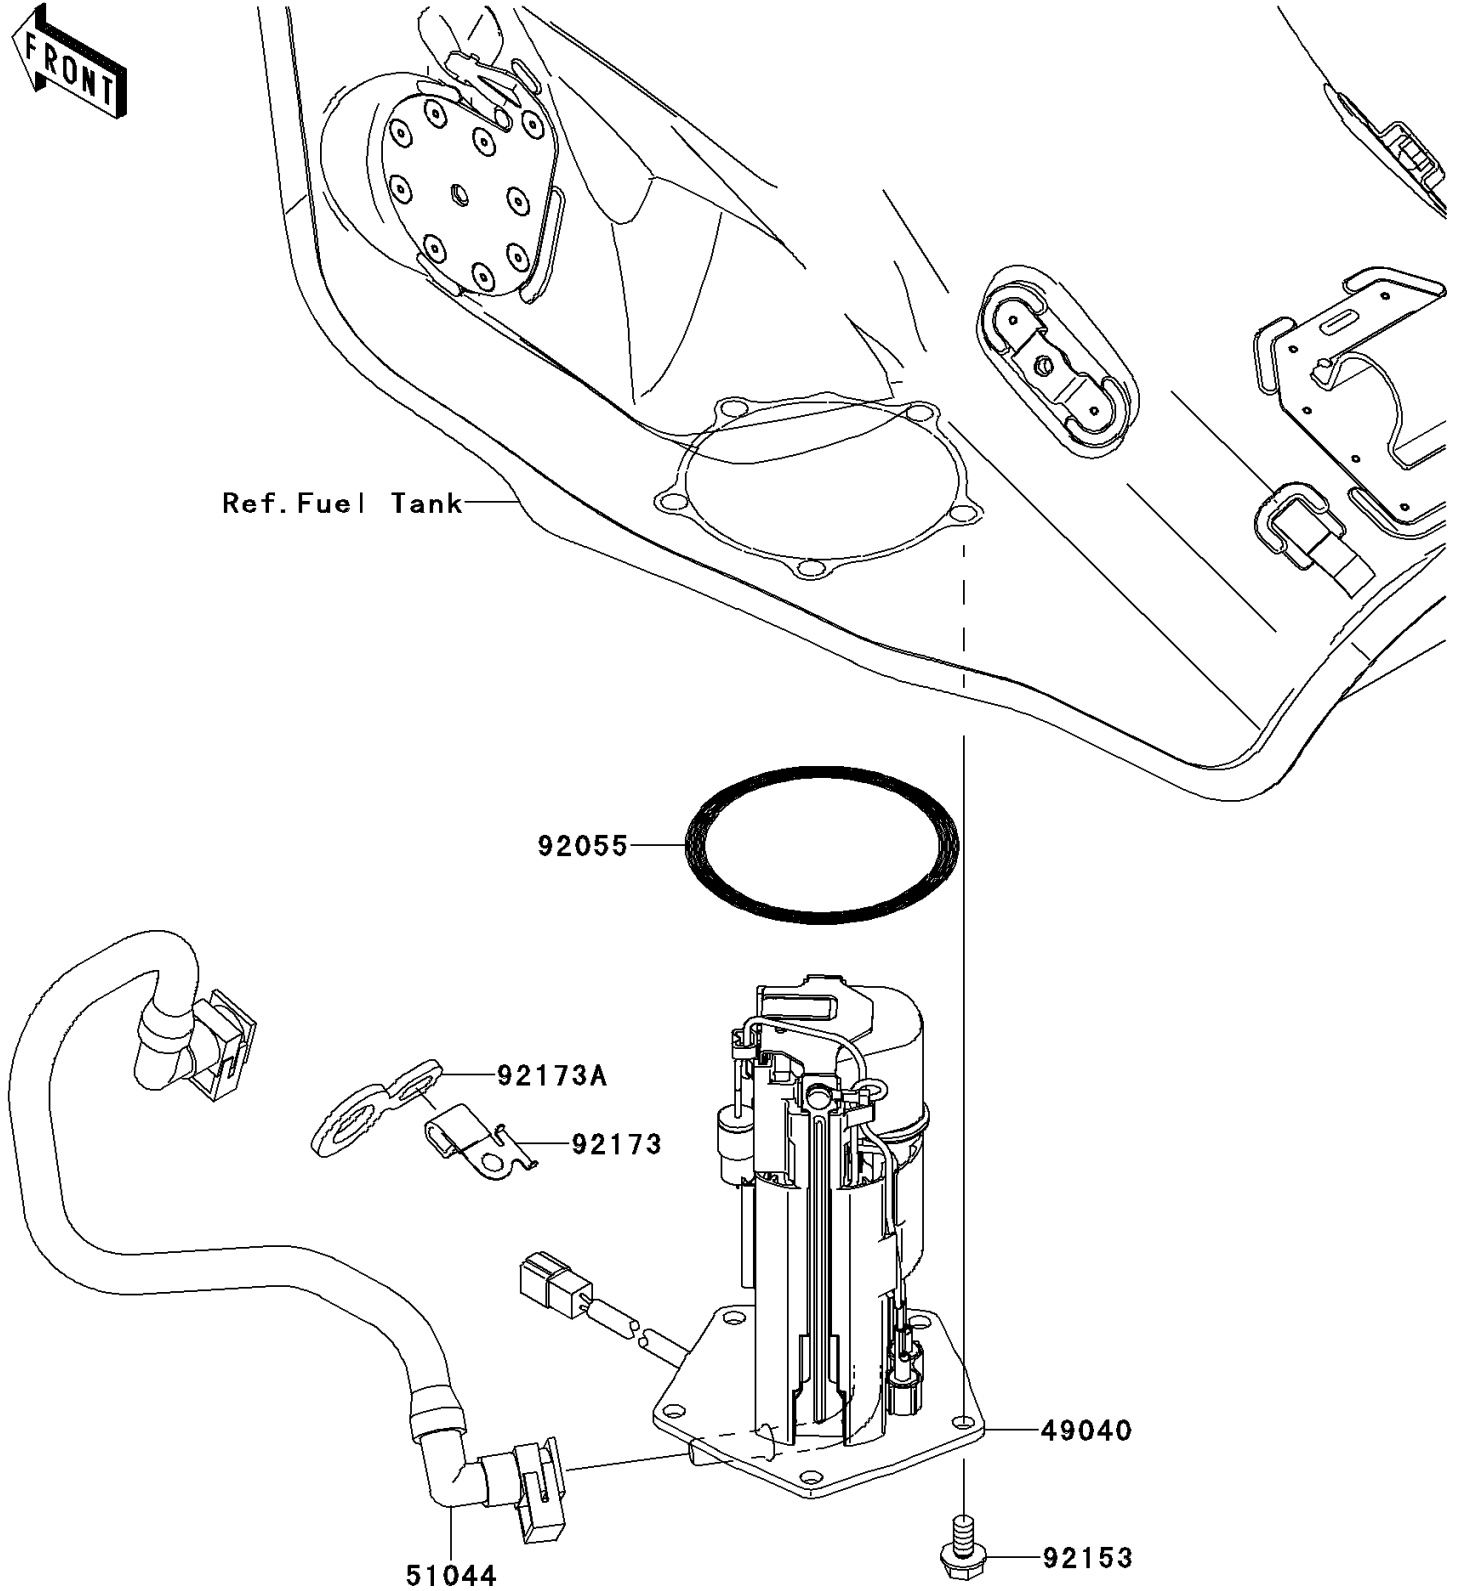

2012 NINJA® ZX™ -10R PARTS DIAGRAM

Fuel Pump

E1520

2012 NINJA® ZX™ -10R PARTS LIST

Fuel Pump

ITEM NAME	PART NUMBER	QUANTITY
-----------	-------------	----------