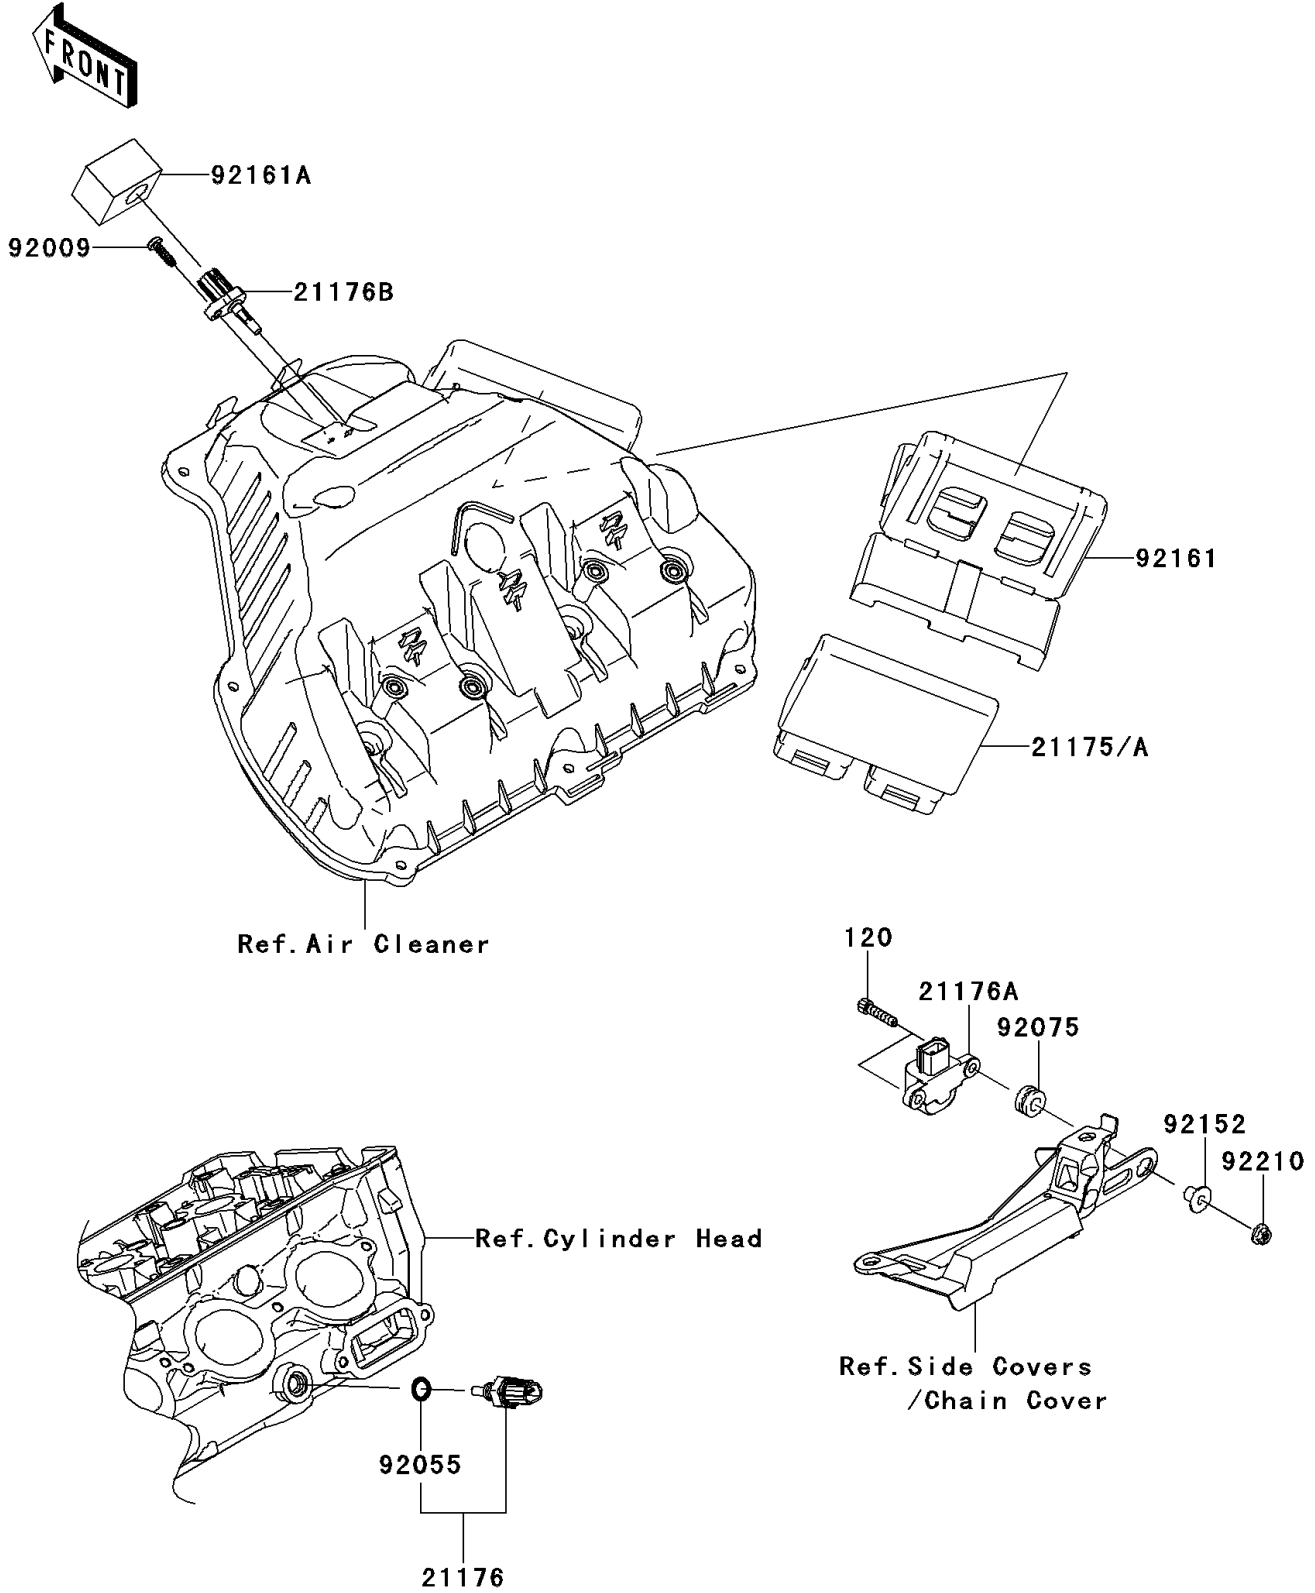

2012 NINJA® ZX™ -10R PARTS DIAGRAM

Fuel Injection

E1530

2012 NINJA® ZX™ -10R PARTS LIST

Fuel Injection

ITEM NAME	PART NUMBER	QUANTITY
-----------	-------------	----------