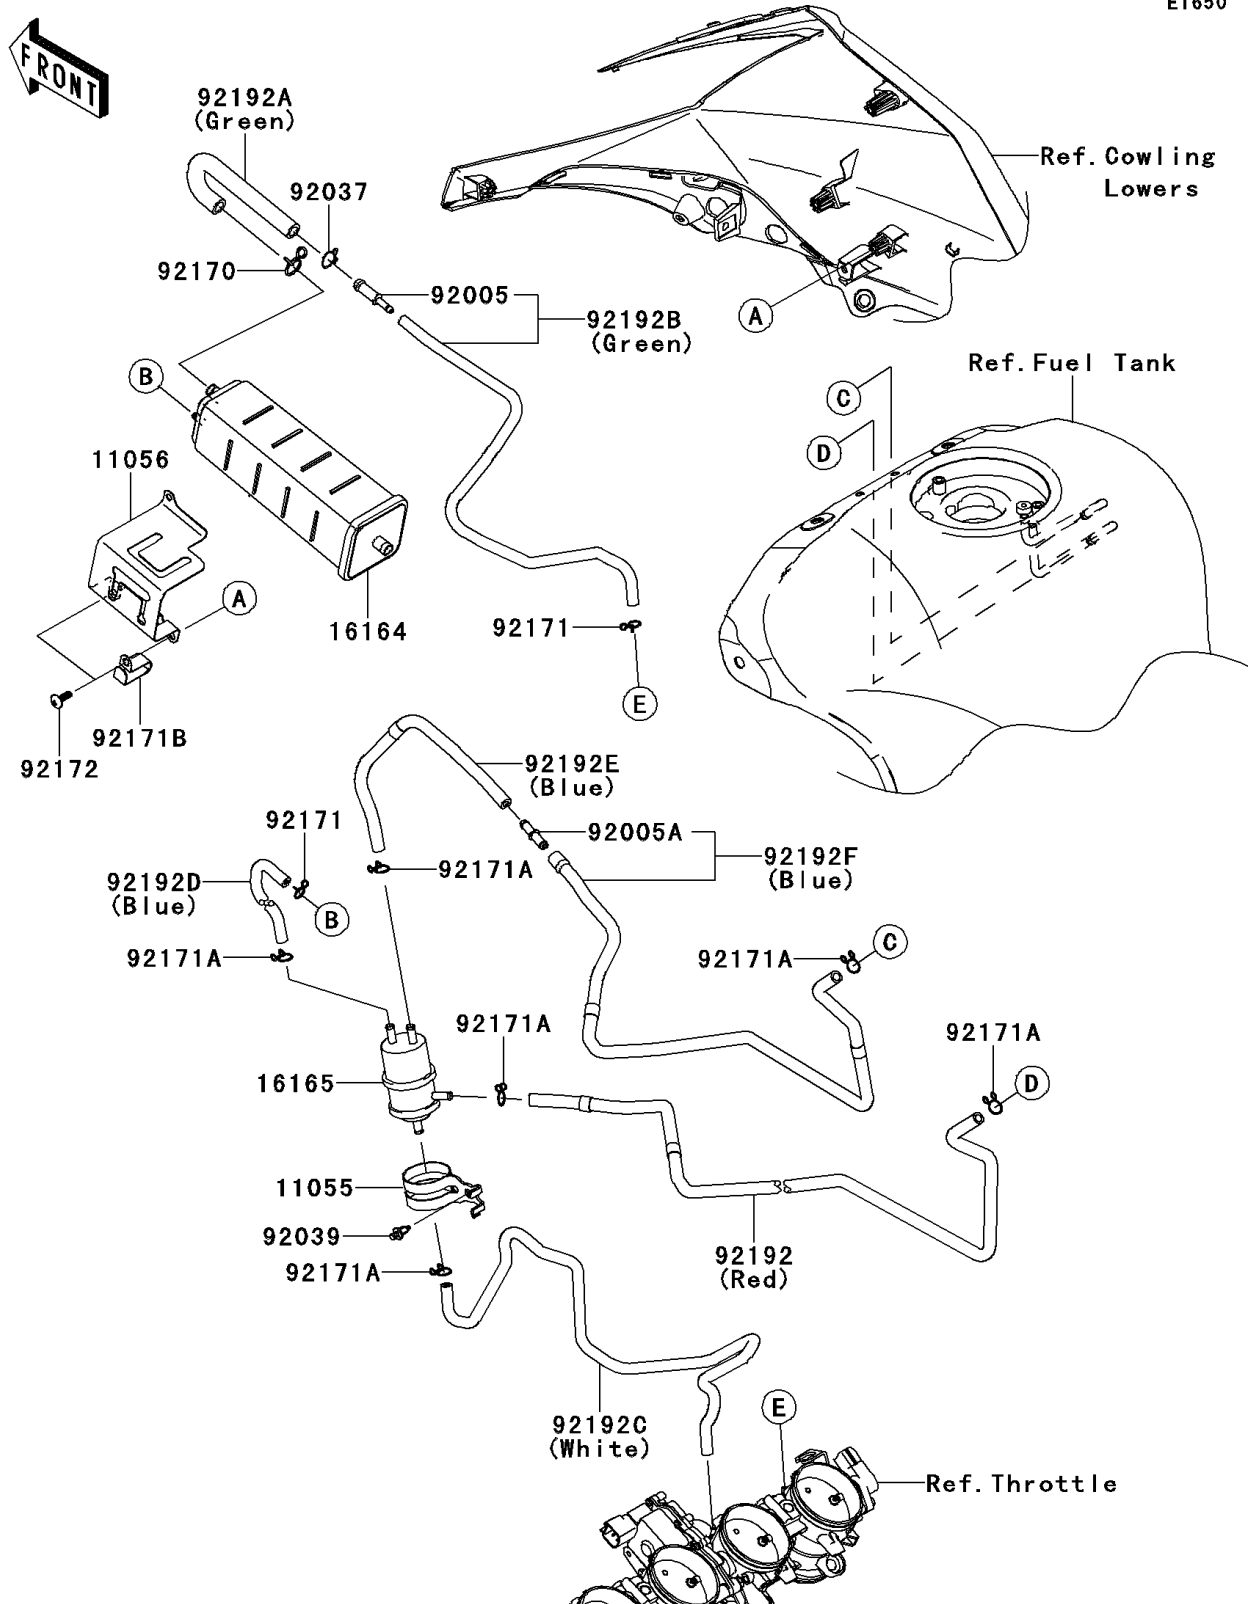

# 2012 NINJA<sup>®</sup> ZX<sup>™</sup>-10R PARTS DIAGRAM

Fuel Evaporative System(CA)

E1650

## 2012 NINJA® ZX™ -10R PARTS LIST

Fuel Evaporative System(CA)

ITEM NAME	PART NUMBER	QUANTITY
BRACKET,SEPARATOR (Ref # 11055)	11055-1173	1
BRACKET,CANISTER (Ref # 11056)	11056-0194	1
CANISTER (Ref # 16164)	16164-0009	1
SEPARATOR (Ref # 16165)	16165-1001	1
FITTING (Ref # 92005)	92005-0032	1
FITTING (Ref # 92005A)	92005-0721	1
CLAMP,12.5MM (Ref # 92037)	92037-1271	1
RIVET (Ref # 92039)	92039-0068	1
CLAMP (Ref # 92170)	92170-1695	1
CLAMP (Ref # 92171)	92171-0576	2
CLAMP (Ref # 92171A)	92171-0718	6
CLAMP (Ref # 92171B)	92171-0911	1
SCREW,TAPPING,5X16 (Ref # 92172)	92172-0238	2
TUBE,5X10X940,RED (Ref # 92192)	92192-0895	1
TUBE,FITTING-CANISTER,GREEN (Ref # 92192A)	92192-0896	1
TUBE,FITTING-THROBO,GREEN (Ref # 92192B)	92192-0897	1
TUBE,SEPARATOR-THROBO,WHITE (Ref # 92192C)	92192-0898	1
TUBE,CANISTER-SEPARATOR,BLUE (Ref # 92192D)	92192-0989	1
TUBE,5X10X720,BLUE (Ref # 92192E)	92192-0990	1
TUBE,TANK-SEPARATOR,BLUE (Ref # 92192F)	92192-0991	1