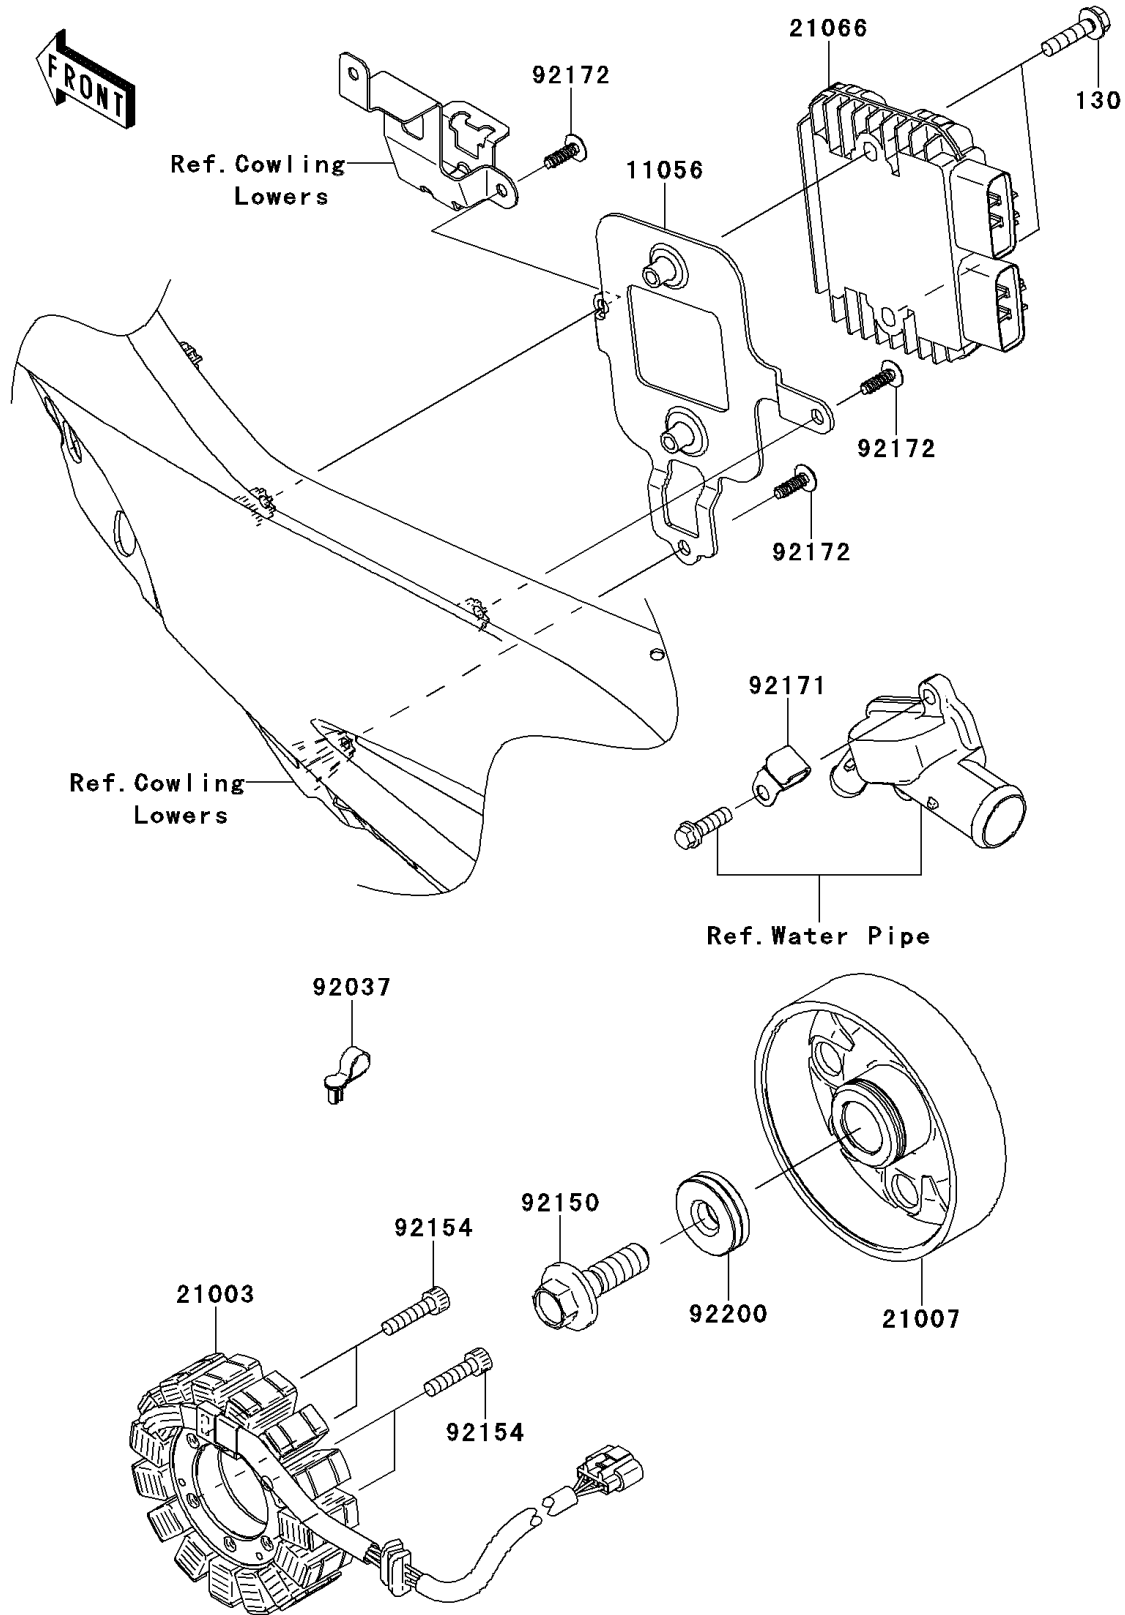

2013 NINJA® ZX™ -10R PARTS DIAGRAM

Generator

E1810

2013 NINJA® ZX™ -10R PARTS LIST

Generator

ITEM NAME	PART NUMBER	QUANTITY
BRACKET,REGULATOR (Ref # 11056)	11056-0191	1
STATOR (Ref # 21003)	21003-0107	1
ROTOR (Ref # 21007)	21007-0157	1
REGULATOR-VOLTAGE (Ref # 21066)	21066-0028	1
CLAMP,SPEED,L=43 (Ref # 92037)	92037-1290	1
BOLT,12X40 (Ref # 92150)	92150-1717	1
BOLT,SOCKET,6X25 (Ref # 92154)	92154-0477	4
CLAMP (Ref # 92171)	92171-0534	1
SCREW,TAPPING,5X16 (Ref # 92172)	92172-0175	3
WASHER,12X34X9 (Ref # 92200)	92200-0369	1
BOLT-FLANGED,6X25 (Ref # 130)	130BA0625	2