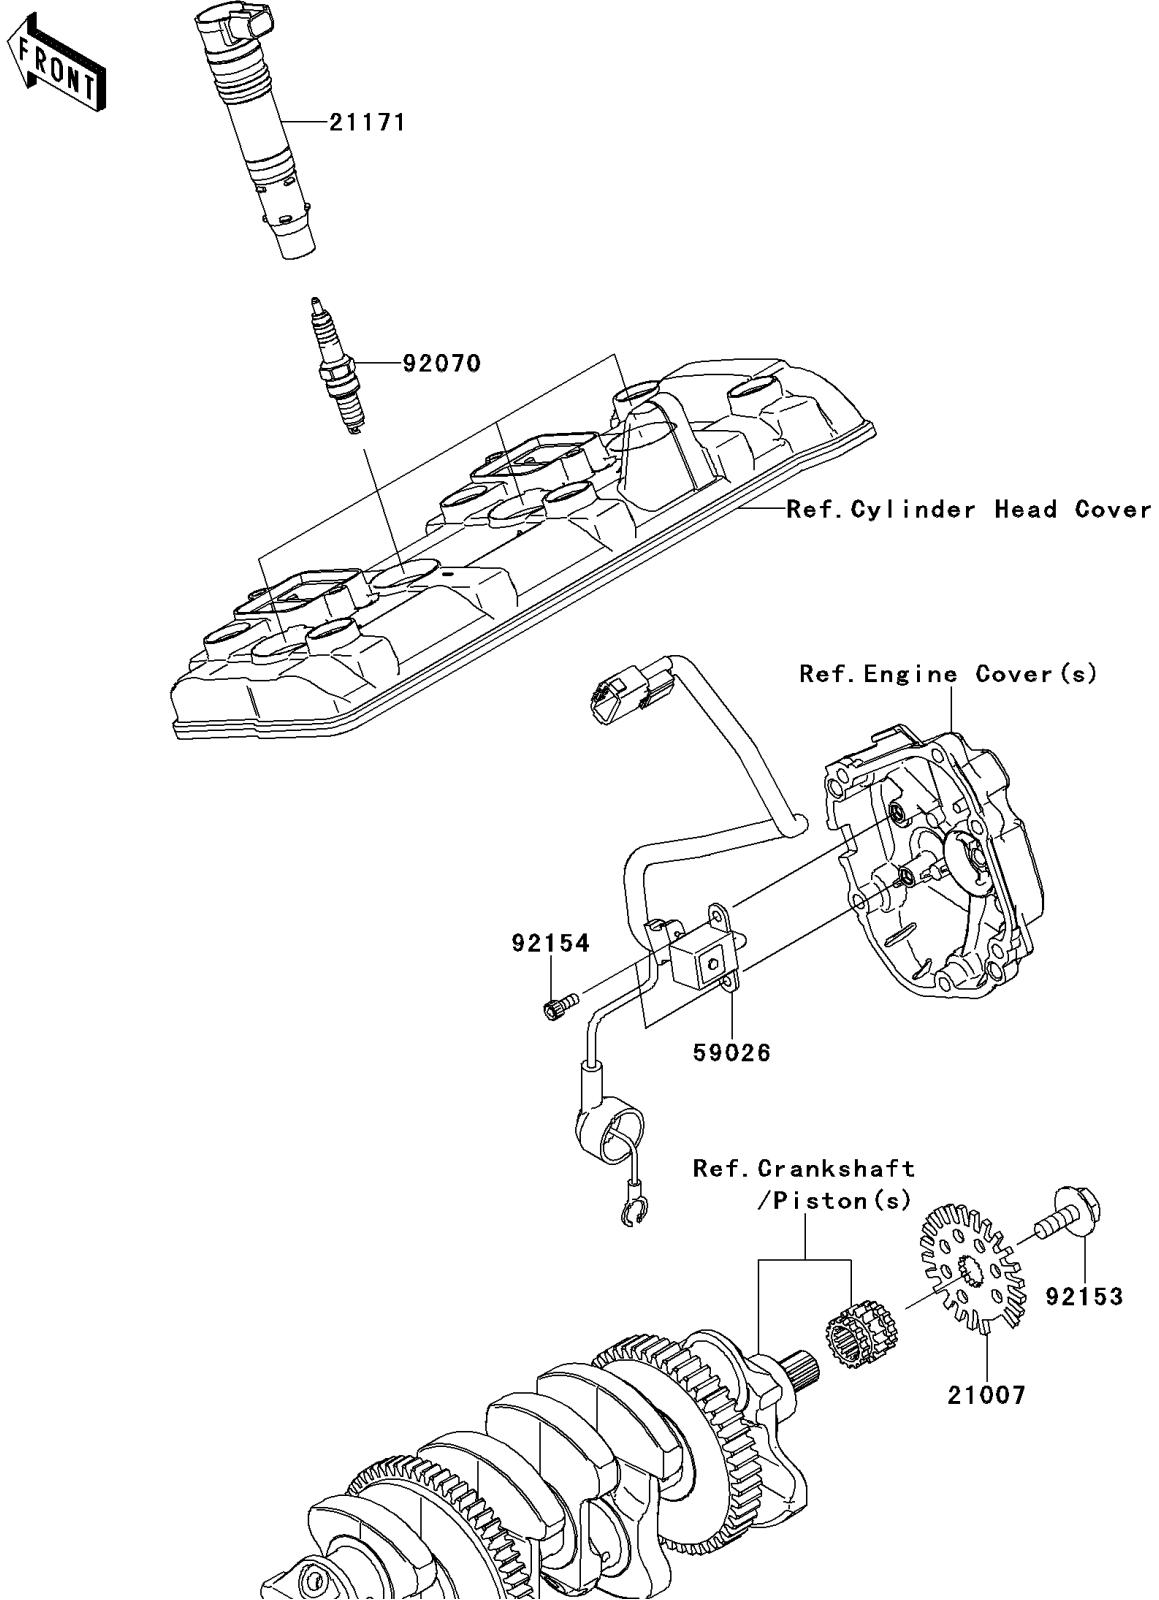

2012 NINJA® ZX™ -10R PARTS DIAGRAM

Ignition System

E1830

2012 NINJA® ZX™ -10R PARTS LIST

Ignition System

ITEM NAME	PART NUMBER	QUANTITY
-----------	-------------	----------