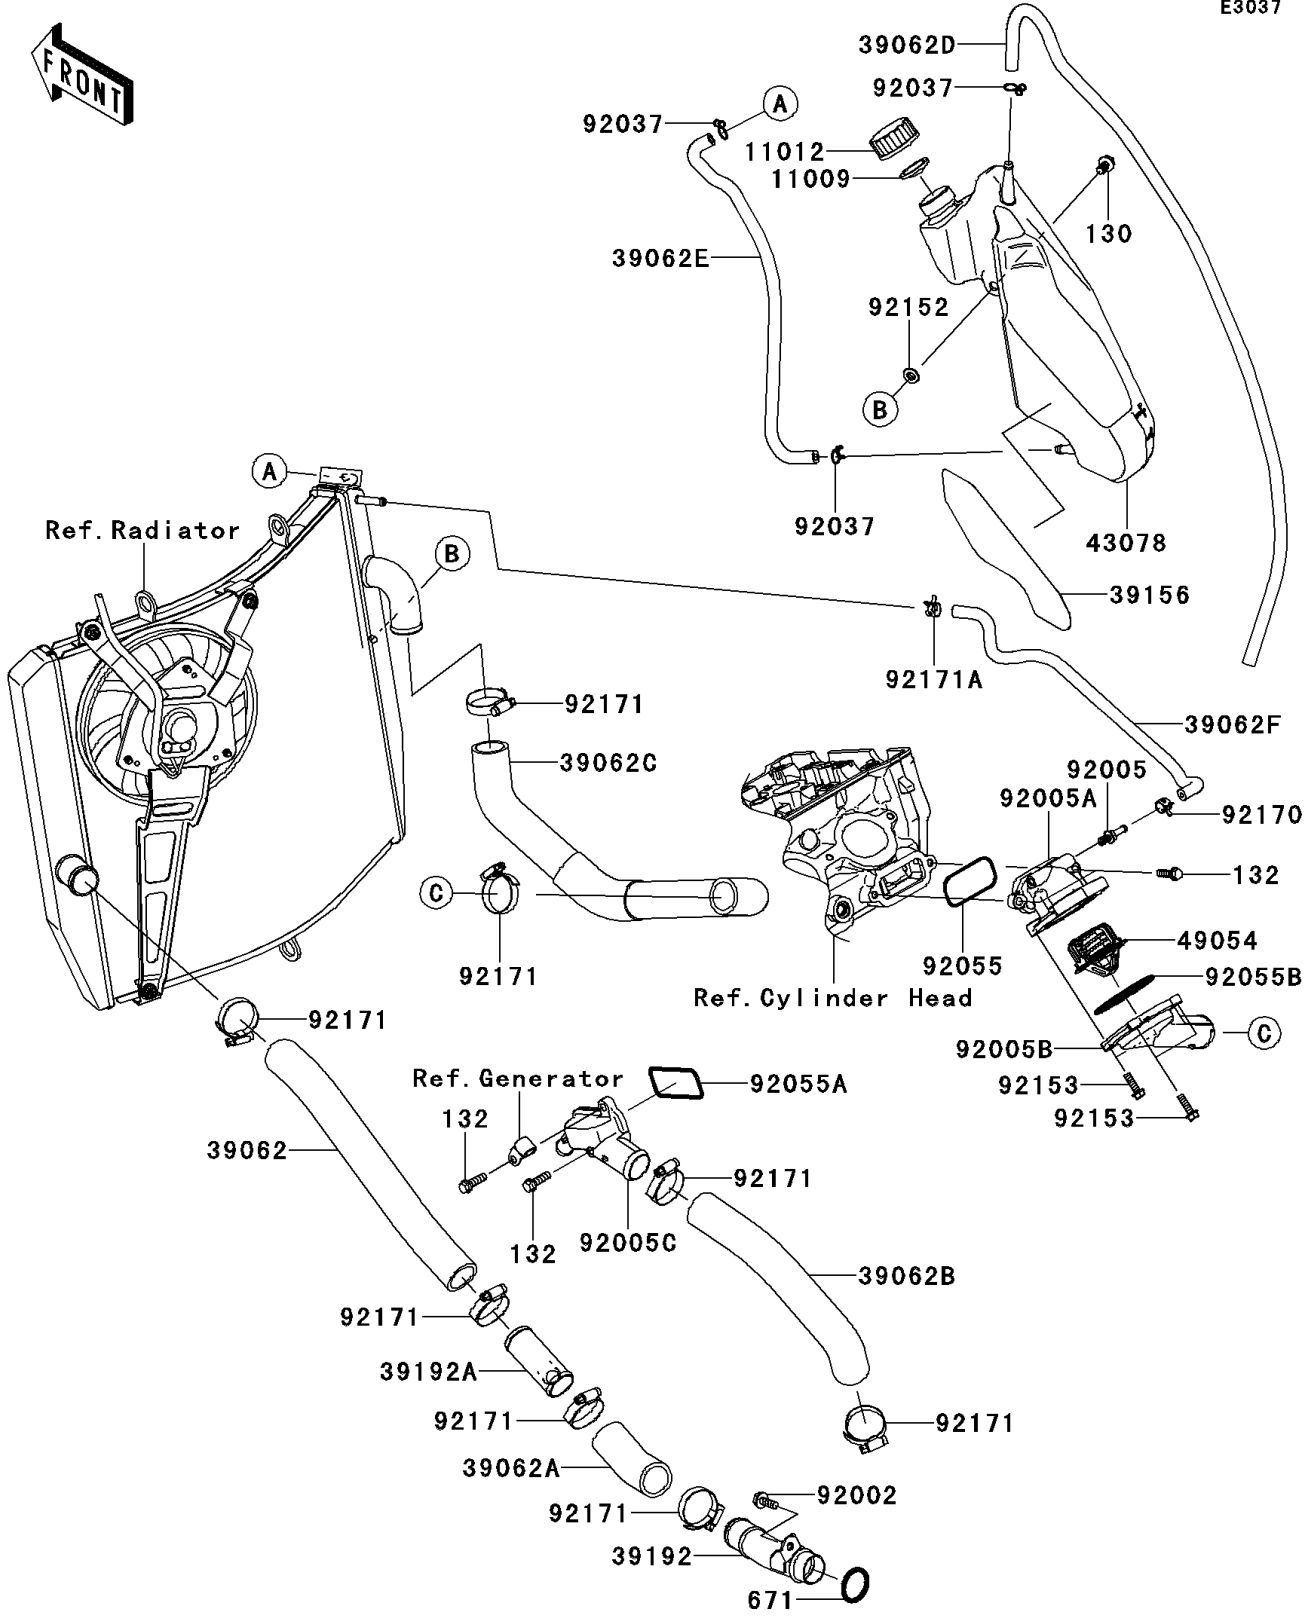

2013 NINJA® ZX™ -10R PARTS DIAGRAM

Water Pipe

E3037

2013 NINJA® ZX™ -10R PARTS LIST

Water Pipe

ITEM NAME	PART NUMBER	QUANTITY
GASKET,RESERVOIR TANK CAP (Ref # 11009)	11009-1145	1
CAP (Ref # 11012)	11012-1084	1
HOSE-COOLING,RAD.-3WAY PIPE (Ref # 39062)	39062-0326	1
HOSE-COOLING,W.PUMP-3WAY PIPE (Ref # 39062A)	39062-0327	1
HOSE-COOLING,W.PUMP-FITTING (Ref # 39062B)	39062-0328	1
HOSE-COOLING,THERMO-CAP (Ref # 39062C)	39062-0329	1
HOSE-COOLING,OVER FLOW (Ref # 39062D)	39062-0332	1
HOSE-COOLING,RETURN (Ref # 39062E)	39062-0333	1
HOSE-COOLING (Ref # 39062F)	39062-0347	1
PAD (Ref # 39156)	39156-0672	1
PIPE-WATER (Ref # 39192)	39192-0134	1
PIPE-WATER,3WAY (Ref # 39192A)	39192-0558	1
RESERVOIR (Ref # 43078)	43078-0068	1
THERMOSTAT (Ref # 49054)	49054-0004	1
BOLT,6X16 (Ref # 92002)	92002-1571	1
FITTING (Ref # 92005)	92005-0056	1
FITTING,THERMO CASE (Ref # 92005A)	92005-0122	1
FITTING,THERMO CAP (Ref # 92005B)	92005-0123	1
FITTING (Ref # 92005C)	92005-0124	1
CLAMP,TUBE (Ref # 92037)	92037-147	3
RING-O,YP 27.6 57.6 1.9 (Ref # 92055)	92055-0021	1
RING-O (Ref # 92055A)	92055-0209	1
RING-O,53.5X2.6 (Ref # 92055B)	92055-112	1
COLLAR (Ref # 92152)	92152-1414	1
BOLT,FLANGED,5X18 (Ref # 92153)	92153-1588	4
CLAMP (Ref # 92170)	92170-1493	1
CLAMP (Ref # 92171)	92171-0179	8
CLAMP (Ref # 92171A)	92171-0719	1
BOLT-FLANGED,6X14 (Ref # 130)	130BA0614	1

2013 NINJA® ZX™ -10R PARTS LIST

Water Pipe

ITEM NAME	PART NUMBER	QUANTITY
BOLT-FLANGED-SMALL,6X20 (Ref # 132)	132BC0620	4
O RING,25MM (Ref # 671)	671B2525	1