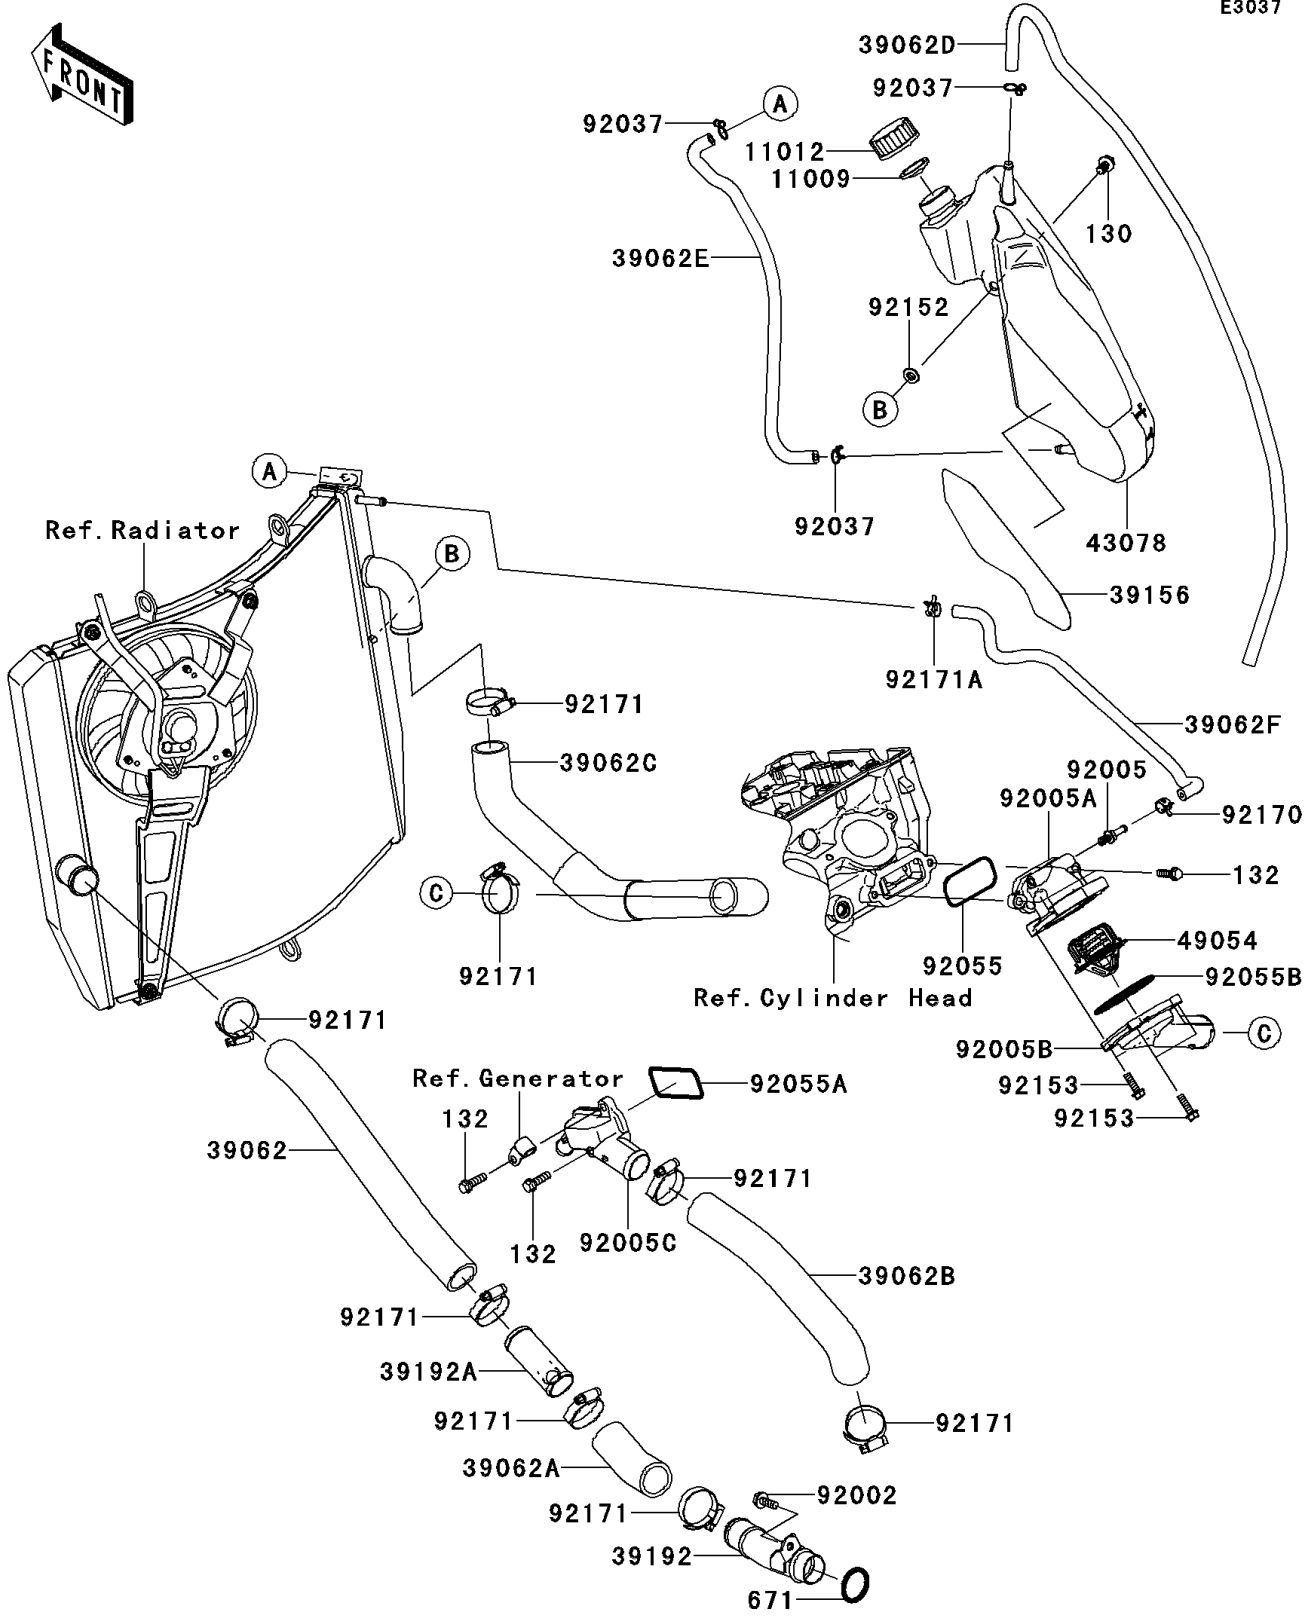

2012 NINJA® ZX™-10R PARTS DIAGRAM

Water Pipe

E3037

2012 NINJA® ZX™ -10R PARTS LIST

Water Pipe

ITEM NAME	PART NUMBER	QUANTITY
-----------	-------------	----------