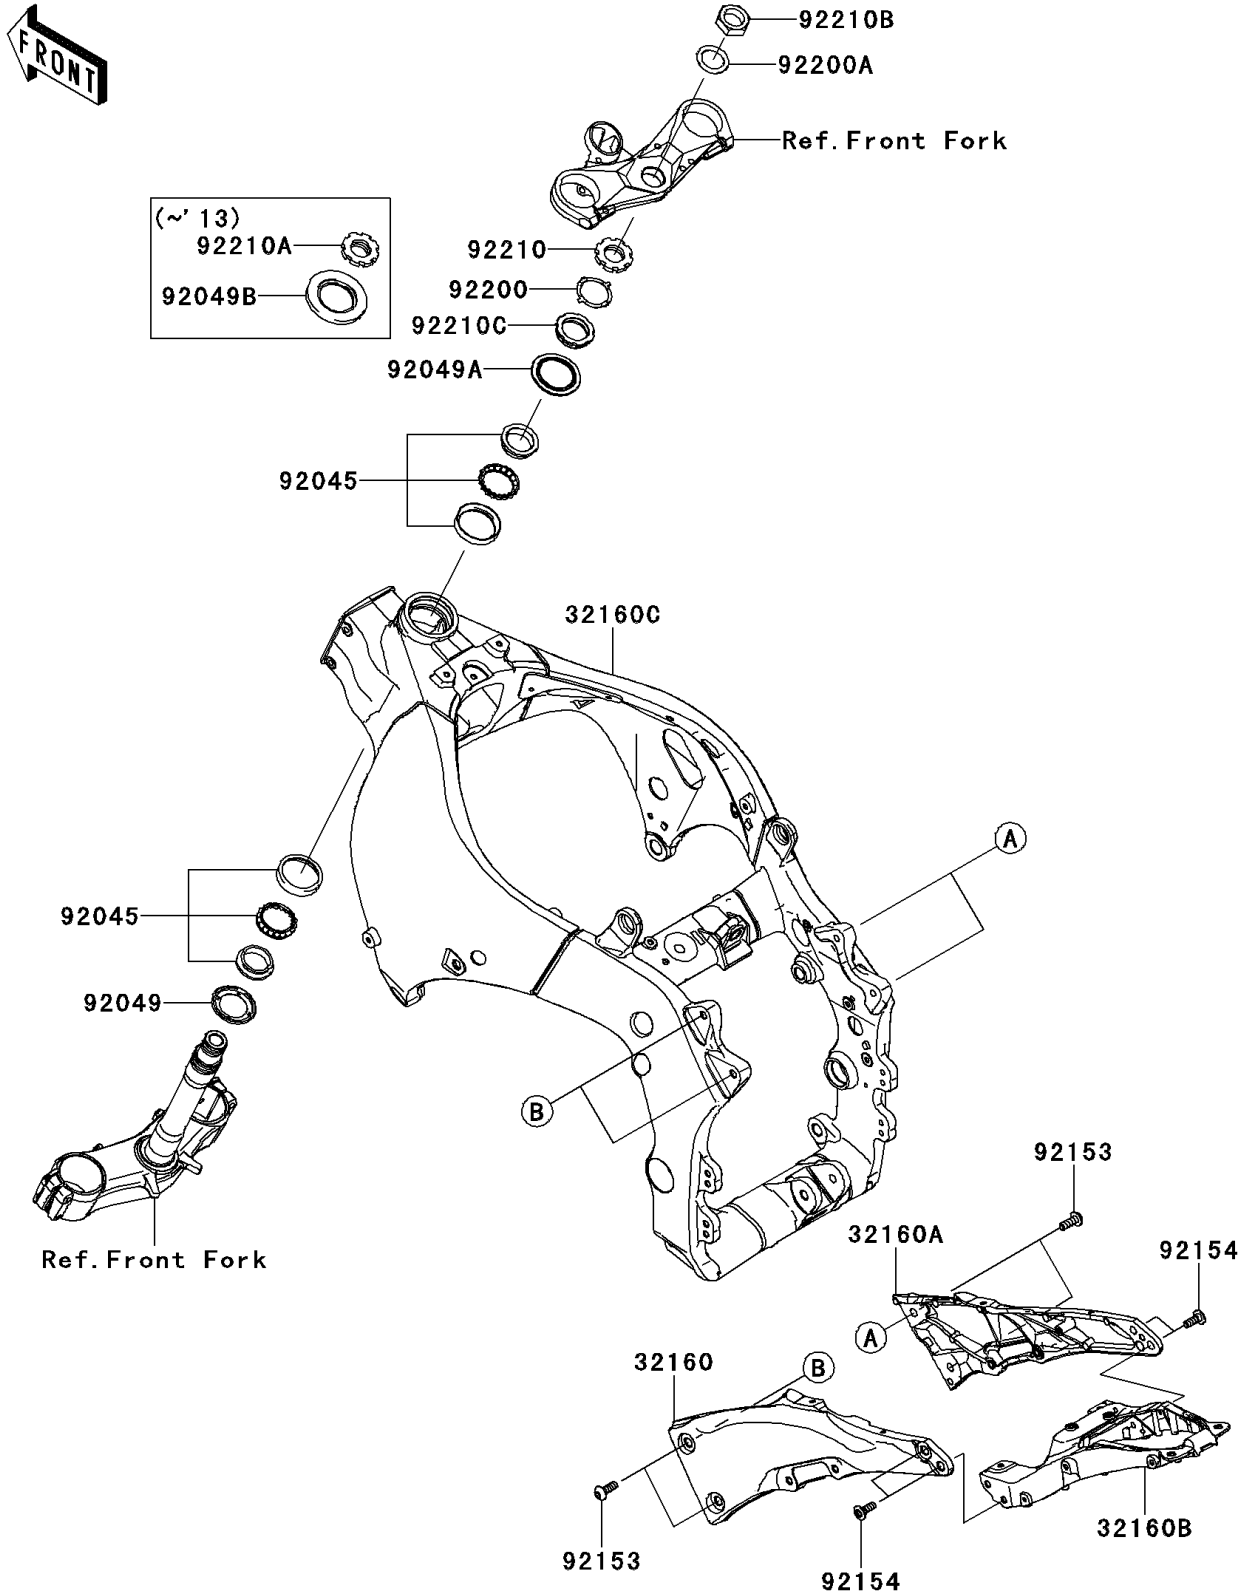

2012 NINJA® ZX™ -10R PARTS DIAGRAM

Frame

F2120

2012 NINJA® ZX™ -10R PARTS LIST

Frame

ITEM NAME	PART NUMBER	QUANTITY
FRAME-COMP,RR,LH,F.S.BLACK (Ref # 32160)	32160-0506-18R	1
FRAME-COMP,RR,RH,F.S.BLACK (Ref # 32160A)	32160-0507-18R	1
FRAME-COMP,RR (Ref # 32160B)	32160-0508	1
FRAME-COMP,FR,F.S.BLACK (Ref # 32160C)	32160-0574-18R	1
BEARING-BALL,SF07A17PX1V1 (Ref # 92045)	92045-1384	2
SEAL-OIL,DS35X55X4 (Ref # 92049)	92049-0022	1
SEAL-OIL,XMH 43 75 6.4J (Ref # 92049B)	92049-1382	1
BOLT,SOCKET,10X25 (Ref # 92153)	92153-1136	4
BOLT,SOCKET,8X23 (Ref # 92154)	92154-0077	4
WASHER (Ref # 92200)	92200-0036	1
WASHER,28.5X40X1.6 (Ref # 92200A)	92200-0595	1
NUT,35MM (Ref # 92210)	92210-0095	1
NUT,35MM (Ref # 92210A)	92210-0096	1
NUT,28MM (Ref # 92210B)	92210-0209	1