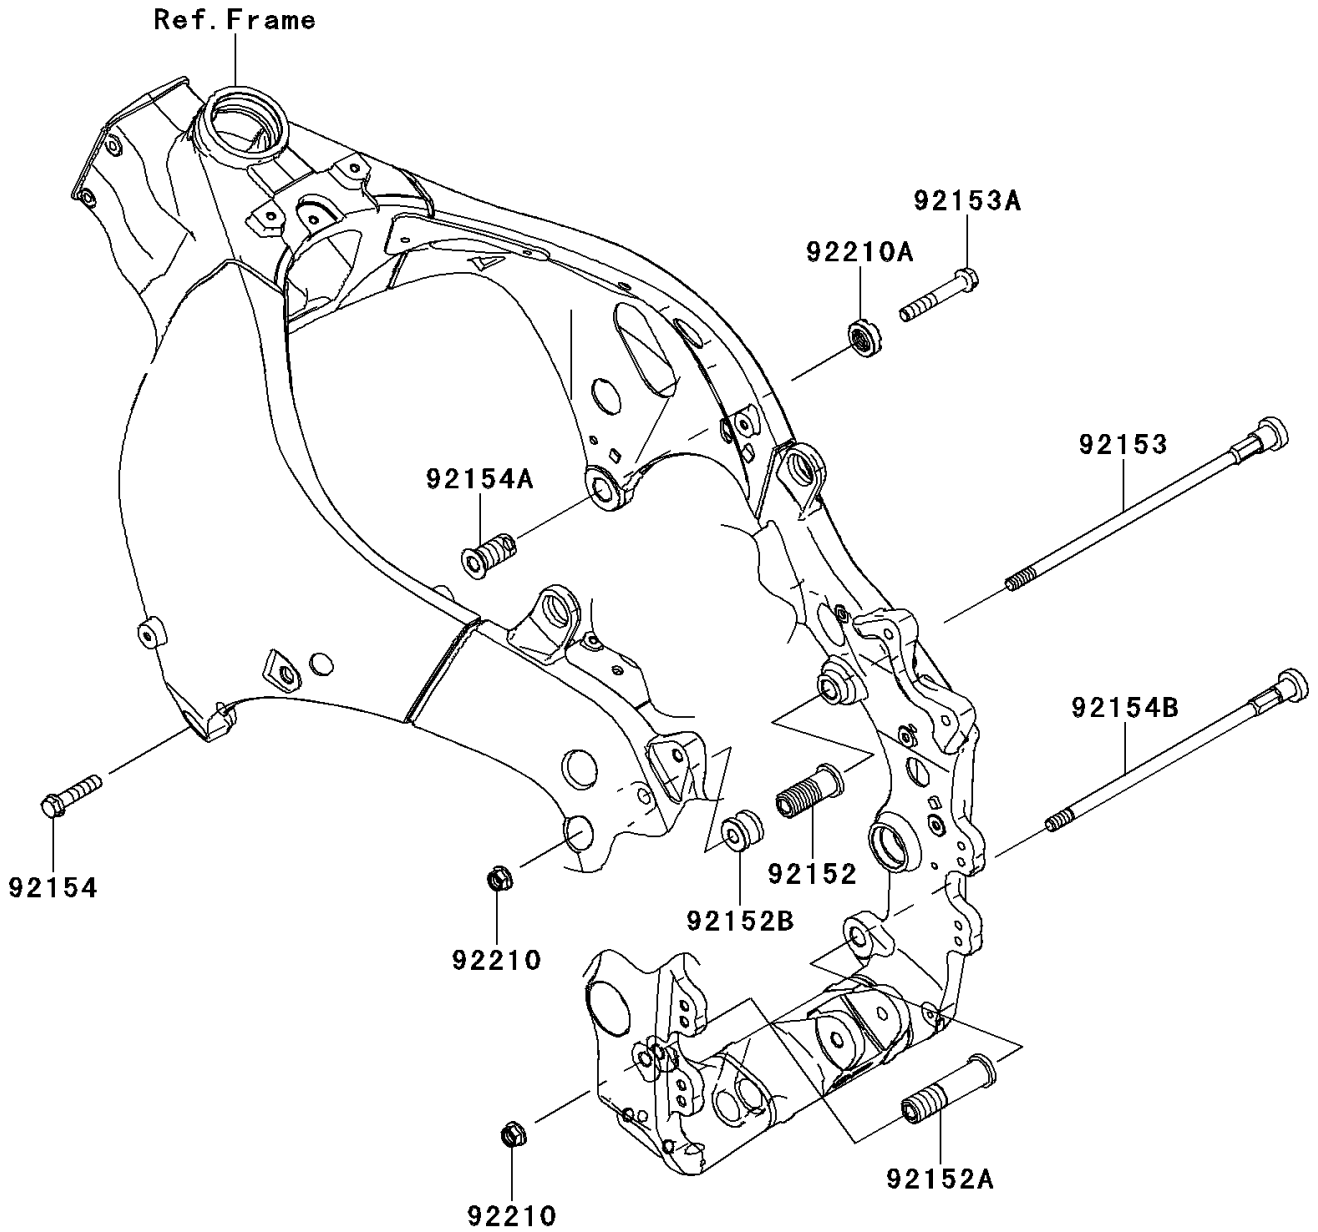

2011 NINJA® ZX™-10R PARTS DIAGRAM

Engine Mount

F2122

2011 NINJA® ZX™-10R PARTS LIST

Engine Mount

ITEM NAME	PART NUMBER	QUANTITY
COLLAR,ENGINE MOUNT (Ref # 92152)	92152-0076	1
COLLAR,10.5X20X80 (Ref # 92152A)	92152-0860	1
COLLAR (Ref # 92152B)	92152-0984	1
BOLT,SOCKET,10X279 (Ref # 92153)	92153-1329	1
BOLT,FLANGED,10X65 (Ref # 92153A)	92153-1931	1
BOLT,FLANGED,10X40 (Ref # 92154)	92154-0094	1
BOLT,ENGINE MOUNT,18MM (Ref # 92154A)	92154-0249	1
BOLT,SOCKET,10X260 (Ref # 92154B)	92154-0386	1
NUT,LOCK,FLANGED,10MM (Ref # 92210)	92210-1139	2
NUT,CASTLE,18MM (Ref # 92210A)	92210-1390	1