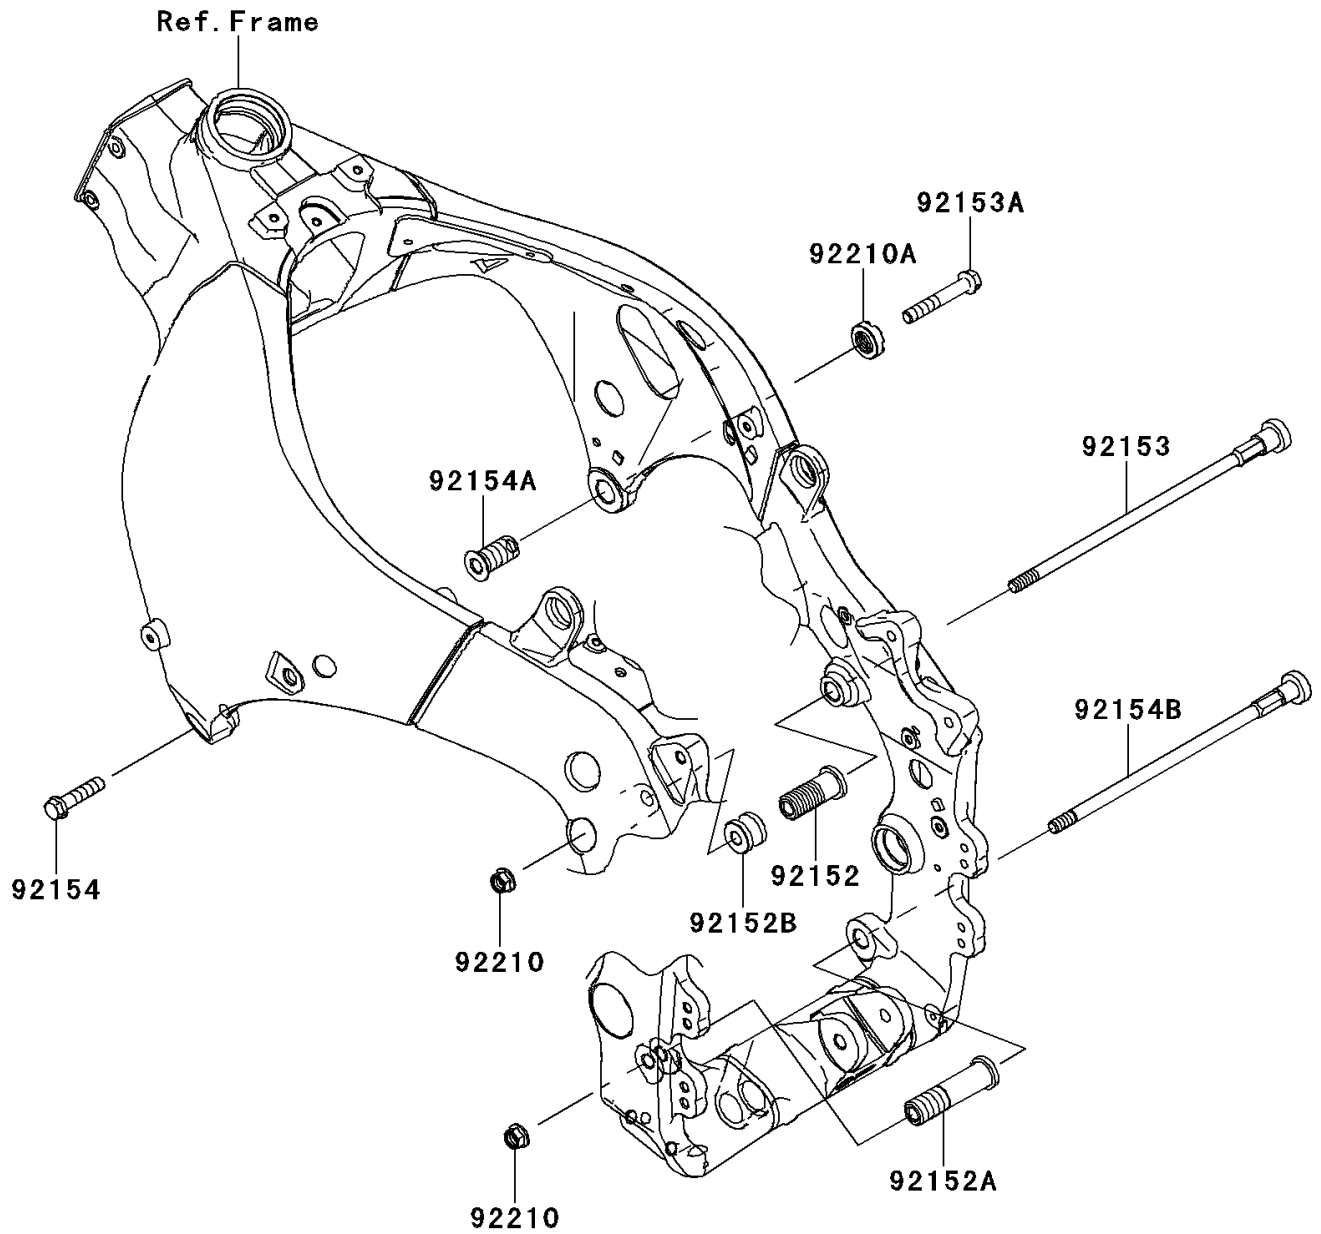

2012 NINJA® ZX™ -10R PARTS DIAGRAM

Engine Mount

F2122

2012 NINJA® ZX™ -10R PARTS LIST

Engine Mount

ITEM NAME	PART NUMBER	QUANTITY
COLLAR,ENGINE MOUNT (Ref # 92152)	92152-0076	1
COLLAR,10.5X20X80 (Ref # 92152A)	92152-0860	1
COLLAR (Ref # 92152B)	92152-0984	1
BOLT,SOCKET,10X279 (Ref # 92153)	92153-1329	1
BOLT,FLANGED,10X65 (Ref # 92153A)	92153-1931	1
BOLT,FLANGED,10X40 (Ref # 92154)	92154-0094	1
BOLT,ENGINE MOUNT,18MM (Ref # 92154A)	92154-0249	1
BOLT,SOCKET,10X260 (Ref # 92154B)	92154-0386	1
NUT,LOCK,FLANGED,10MM (Ref # 92210)	92210-1139	2
NUT,CASTLE,18MM (Ref # 92210A)	92210-1390	1