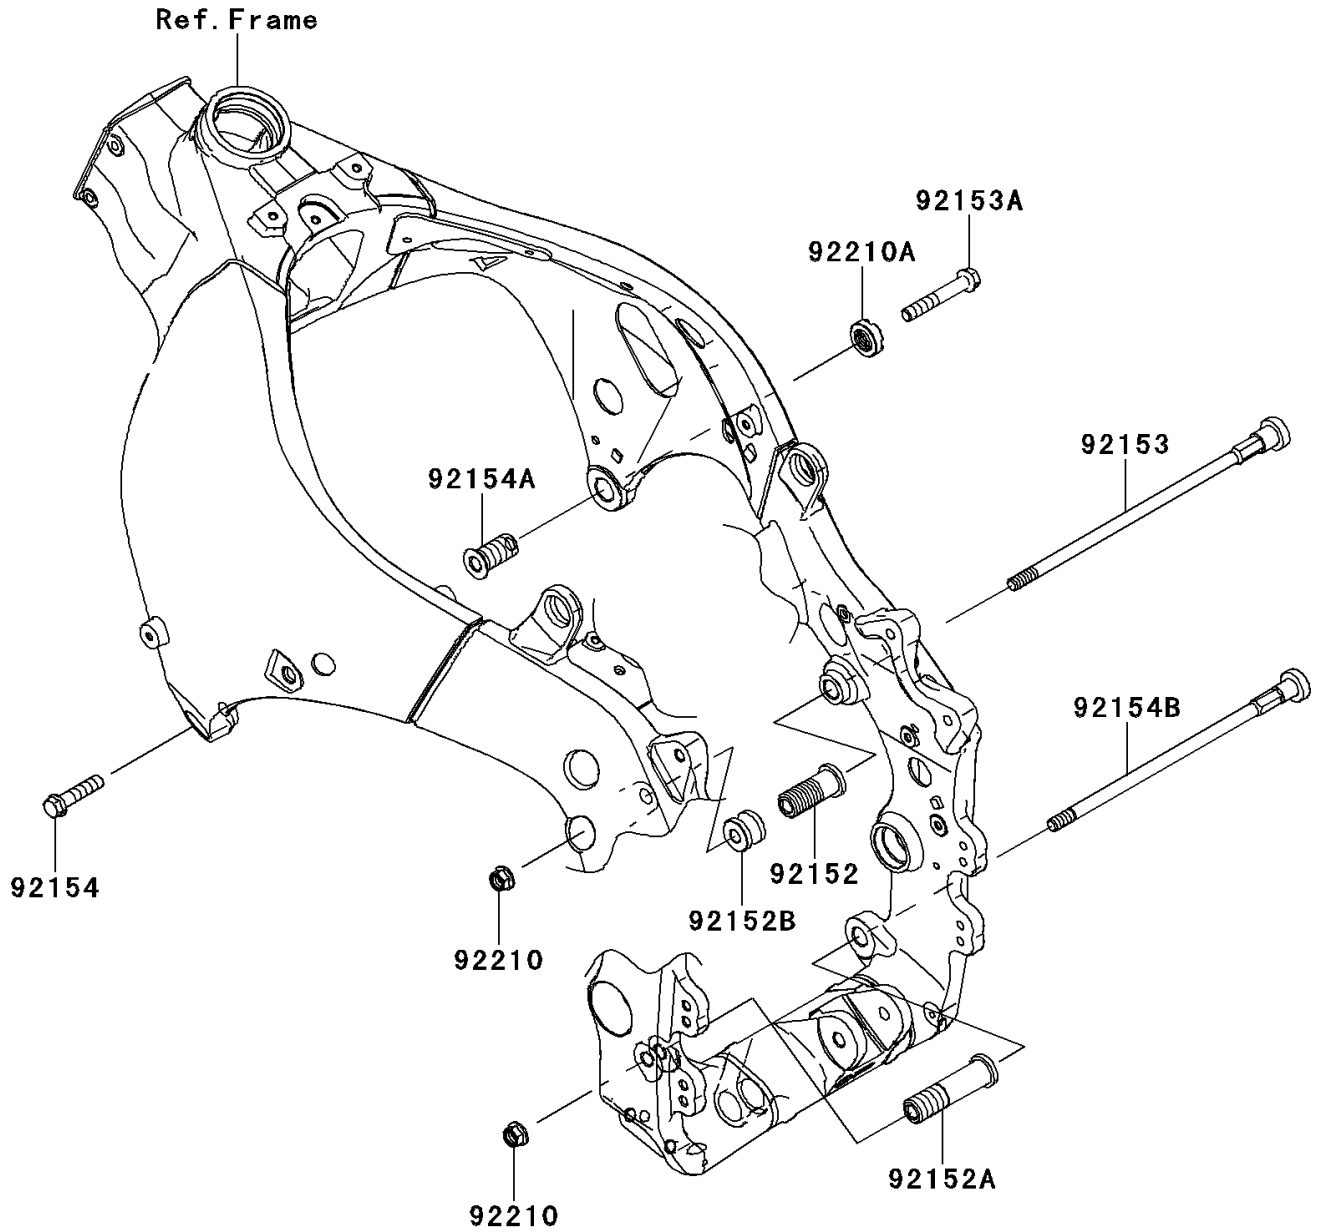

2013 NINJA® ZX™ -10R PARTS DIAGRAM

Engine Mount

F2122

2013 NINJA® ZX™ -10R PARTS LIST

Engine Mount

ITEM NAME	PART NUMBER	QUANTITY
-----------	-------------	----------