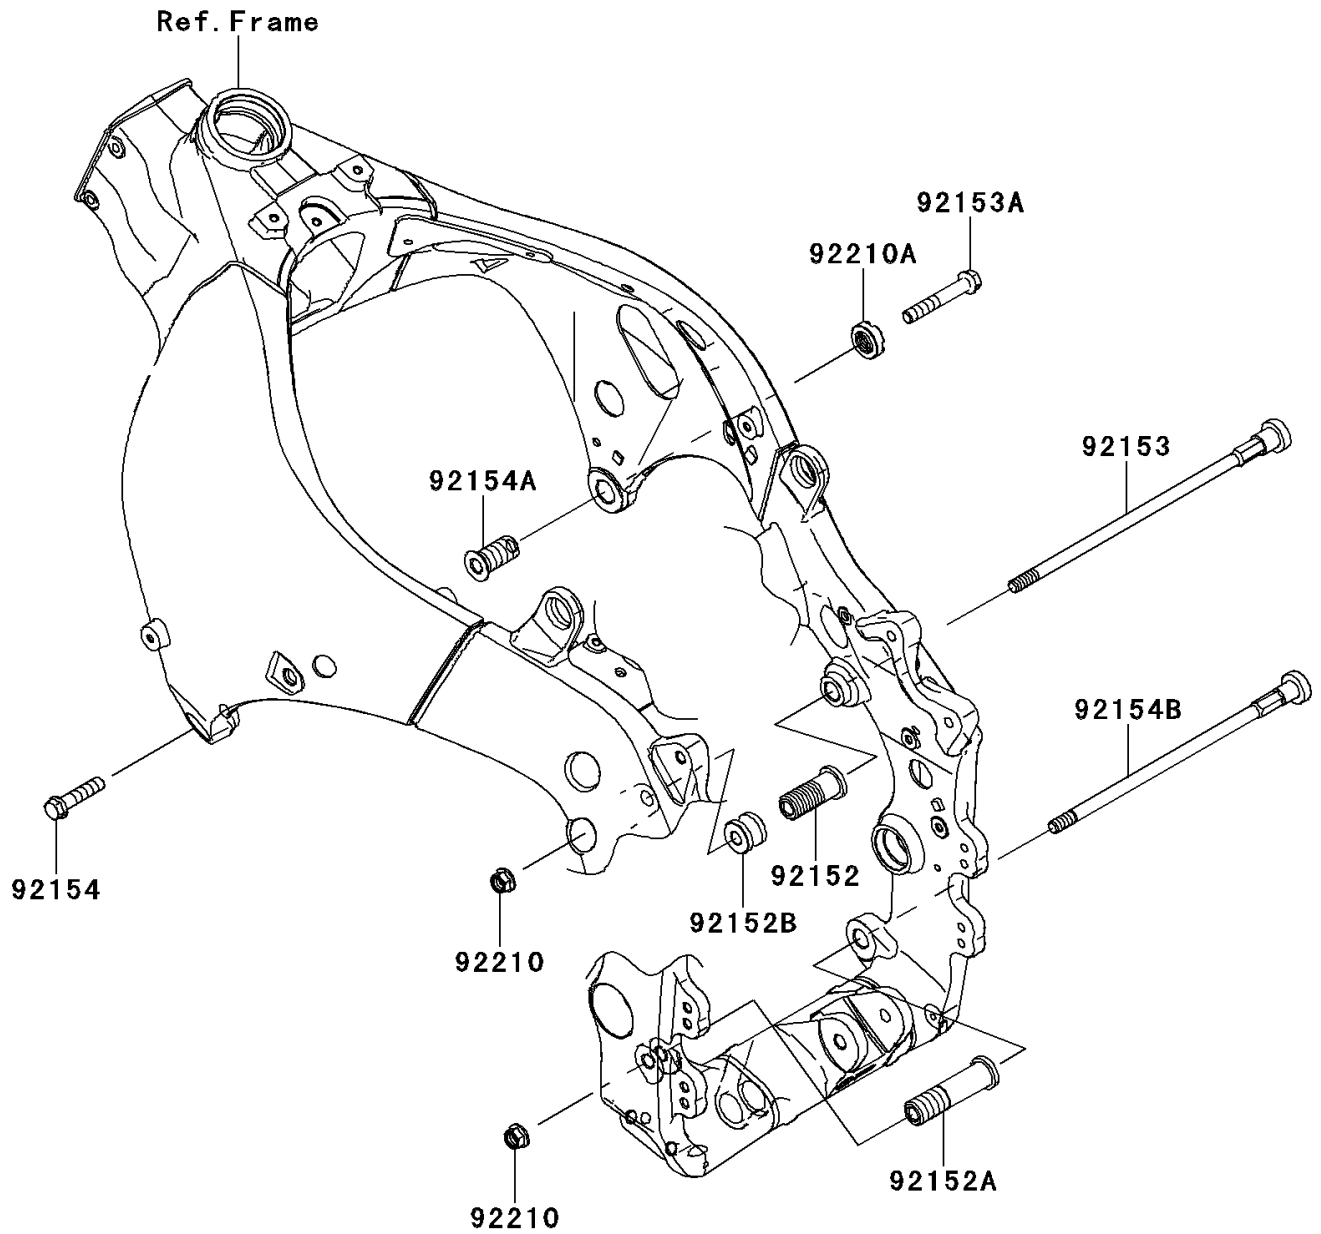

2012 NINJA[®] ZX[™]-10R PARTS DIAGRAM

Engine Mount

F2122

2012 NINJA® ZX™ -10R PARTS LIST

Engine Mount

ITEM NAME	PART NUMBER	QUANTITY
-----------	-------------	----------