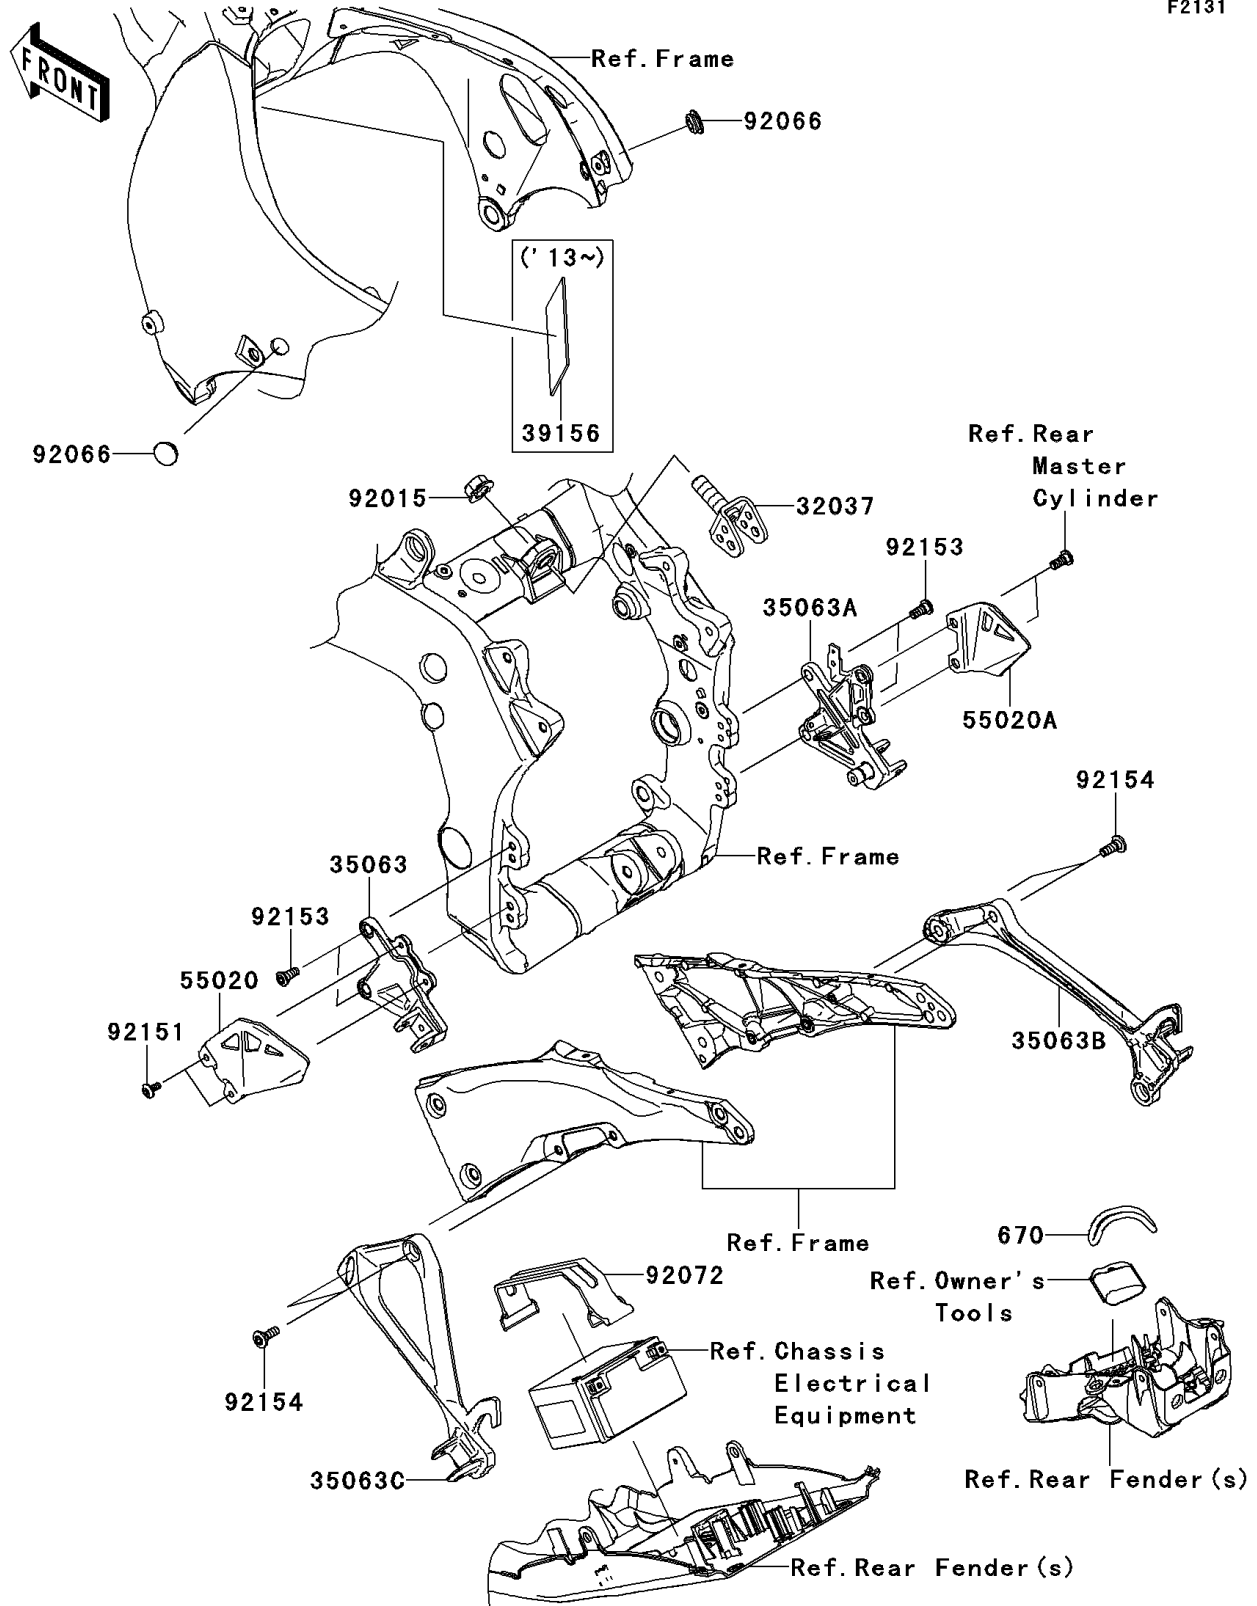

2012 NINJA® ZX™ -10R PARTS DIAGRAM

Frame Fittings

F2131

2012 NINJA® ZX™ -10R PARTS LIST

Frame Fittings

ITEM NAME	PART NUMBER	QUANTITY
-----------	-------------	----------