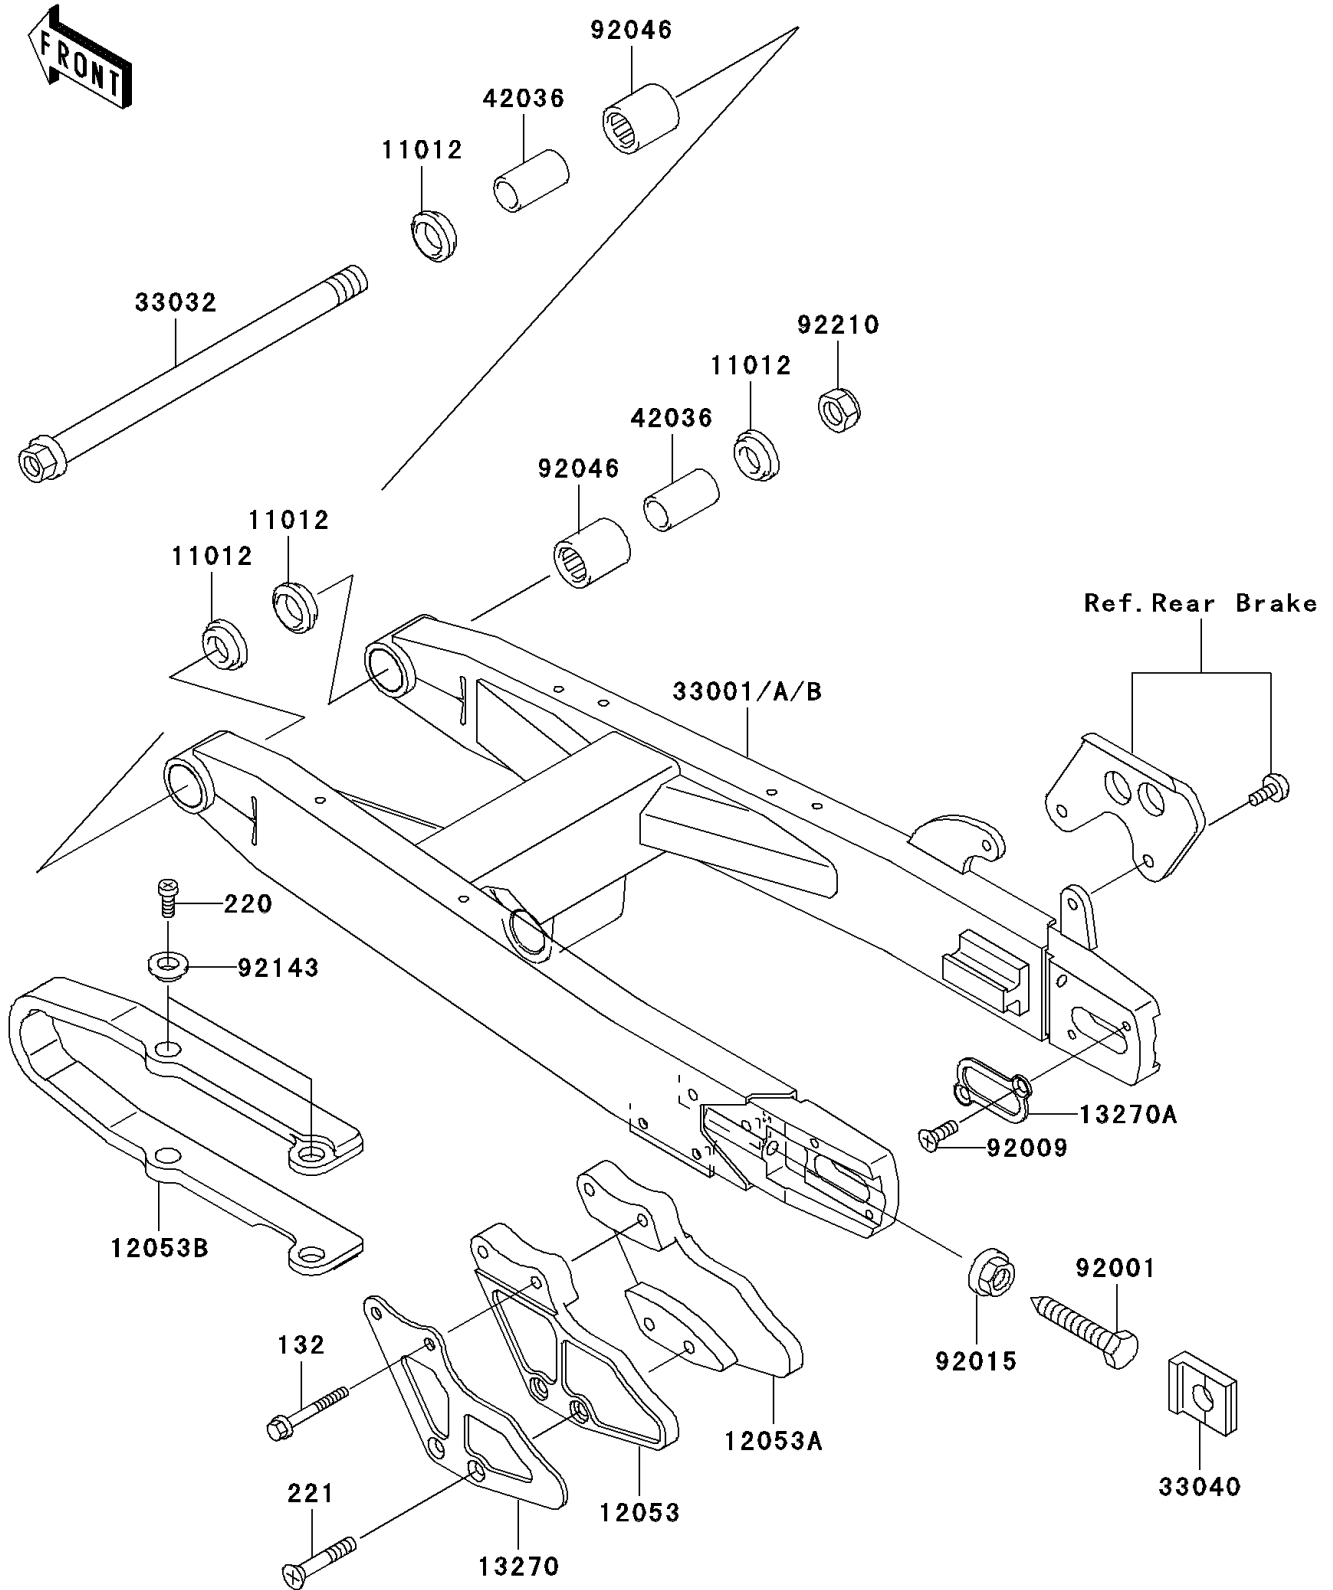

2004 KX85 PARTS DIAGRAM

Swingarm

F2141

2004 KX85 PARTS LIST

Swingarm

| ITEM NAME | PART NUMBER | QUANTITY |
|-------------------------------------|---------------|----------|
| BOLT-FLANGED-SMALL (Ref # 132) | 132G0650 | 2 |
| SCREW-PAN-CROS,5X8 (Ref # 220) | 220B0508 | 4 |
| SCREW-CSK-CROS,6X45 (Ref # 221) | 221B0645 | 2 |
| CAP (Ref # 11012) | 11012-1263 | 4 |
| GUIDE-CHAIN,RR,LH (Ref # 12053) | 12053-1203 | 1 |
| GUIDE-CHAIN,RR,RH (Ref # 12053A) | 12053-1204 | 1 |
| GUIDE-CHAIN,FR (Ref # 12053B) | 12053-1414 | 1 |
| PLATE,GUIDE CHAIN (Ref # 13270) | 13270-1829 | 1 |
| PLATE (Ref # 13270A) | 13270-1899 | 2 |
| ARM-COMP-SWING,SILVER (Ref # 33001) | 33001-1542-CE | 1 |
| SHAFT-SWING ARM (Ref # 33032) | 33032-1161 | 1 |
| ADJUSTER-CHAIN (Ref # 33040) | 33040-1173 | 2 |
| SLEEVE,SWING ARM,L=34 (Ref # 42036) | 42036-1067 | 2 |
| BOLT,8X46 (Ref # 92001) | 92001-1179 | 2 |
| SCREW,5X10 (Ref # 92009) | 92009-1828 | 4 |
| NUT,FLANGED,8MM (Ref # 92015) | 92015-1014 | 2 |
| BEARING-NEEDLE (Ref # 92046) | 92046-1046 | 2 |
| COLLAR (Ref # 92143) | 92143-1676 | 4 |
| NUT,LOCK,12MM (Ref # 92210) | 92210-1249 | 1 |