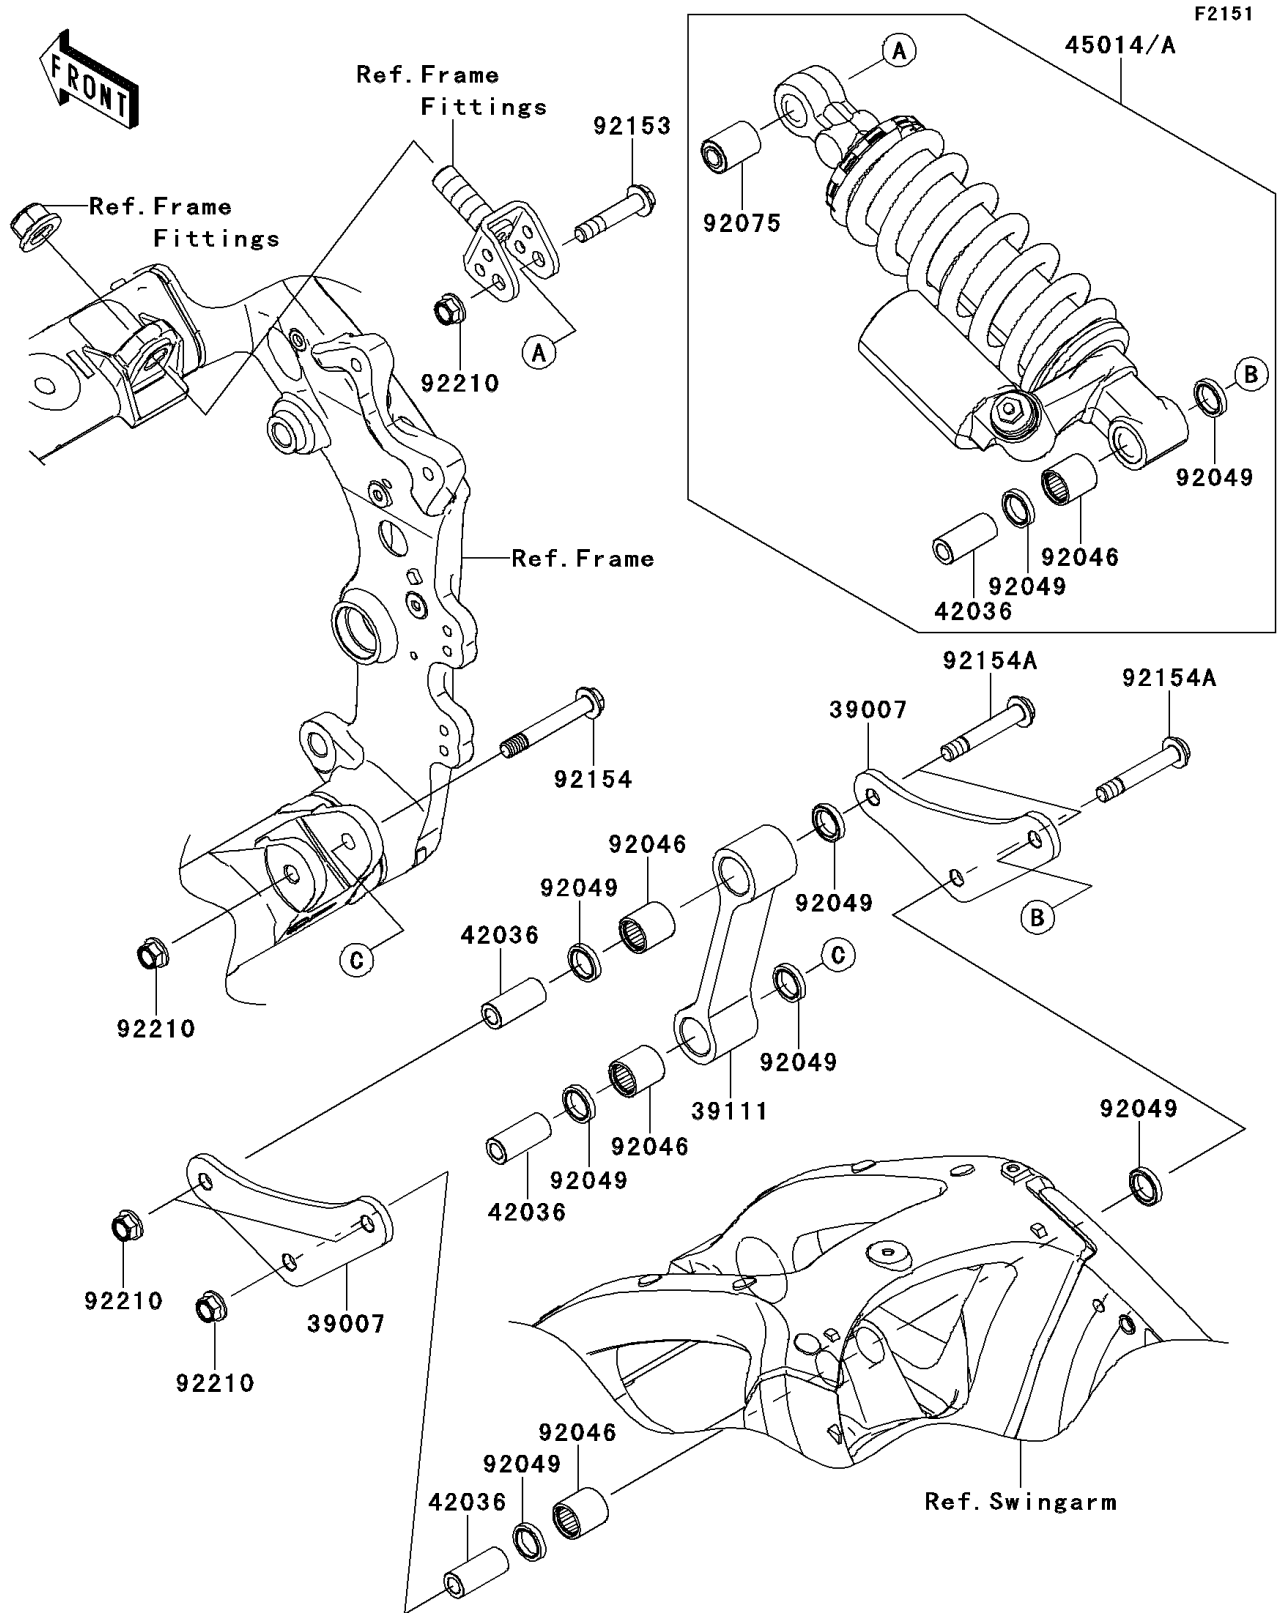

2012 NINJA® ZX™ -10R PARTS DIAGRAM

Suspension/Shock Absorber

2012 NINJA® ZX™ -10R PARTS LIST

Suspension/Shock Absorber

ITEM NAME	PART NUMBER	QUANTITY
-----------	-------------	----------