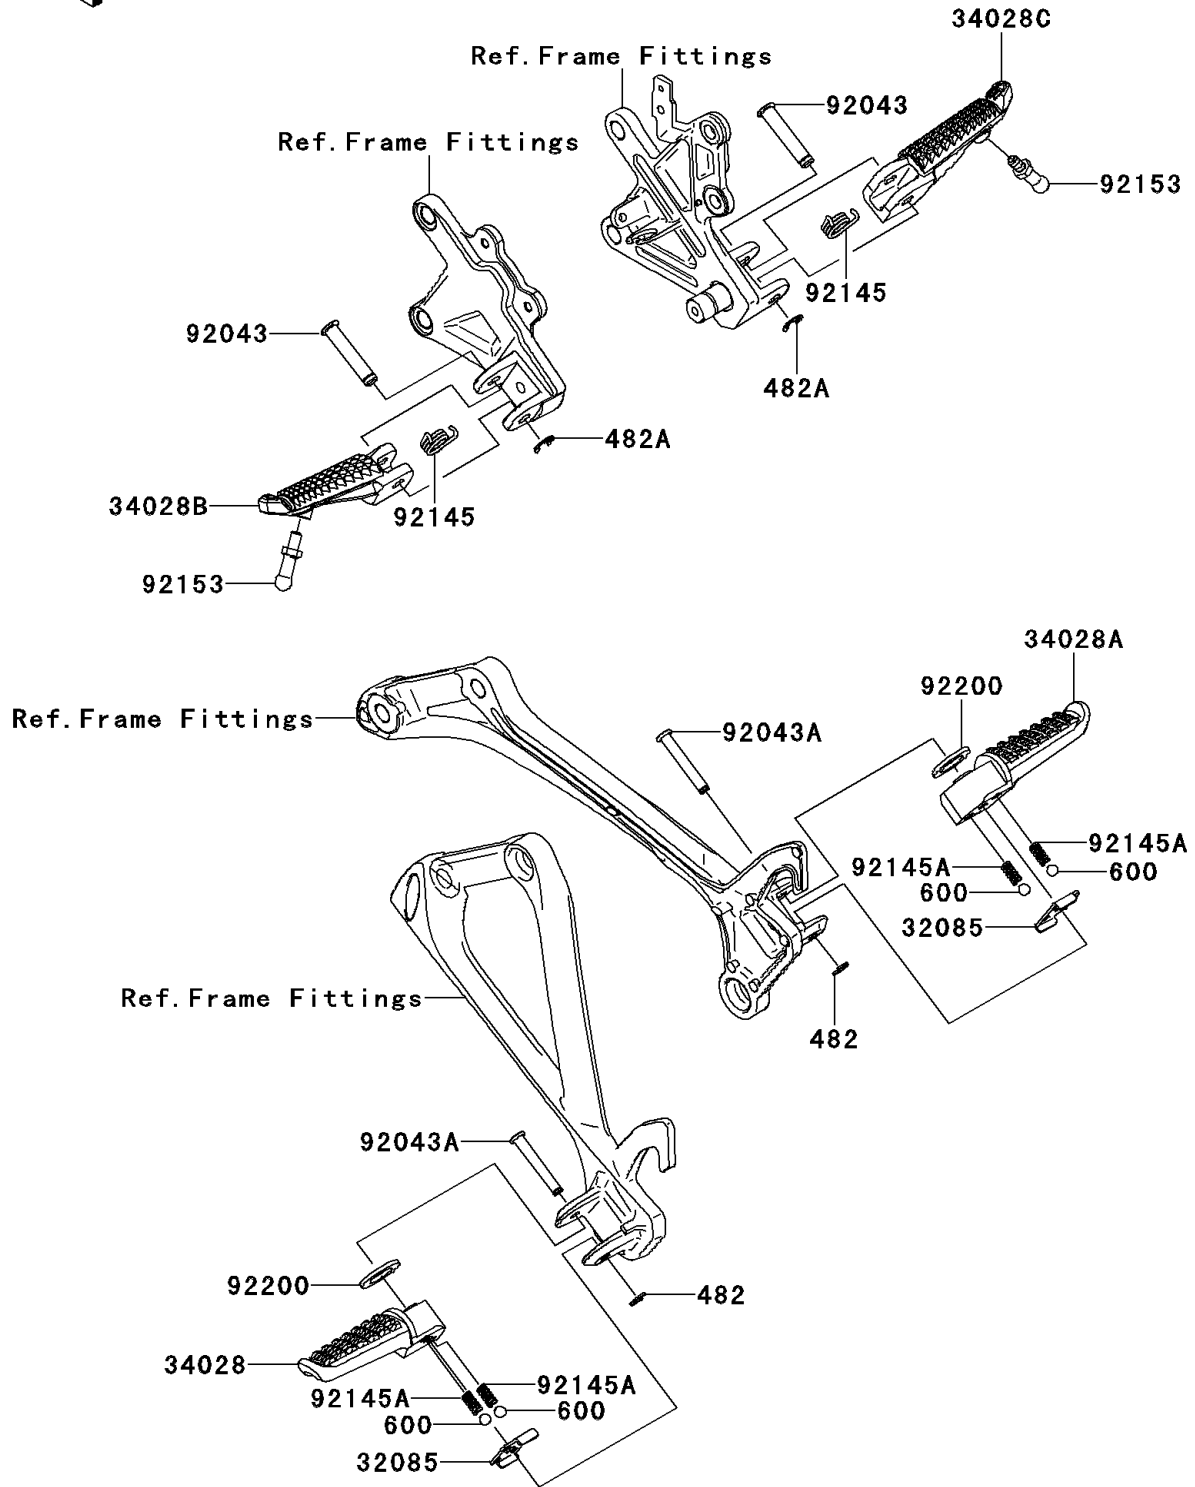

2012 NINJA® ZX™ -10R PARTS DIAGRAM

Footrests

F2160

2012 NINJA® ZX™ -10R PARTS LIST

Footrests

ITEM NAME	PART NUMBER	QUANTITY
-----------	-------------	----------