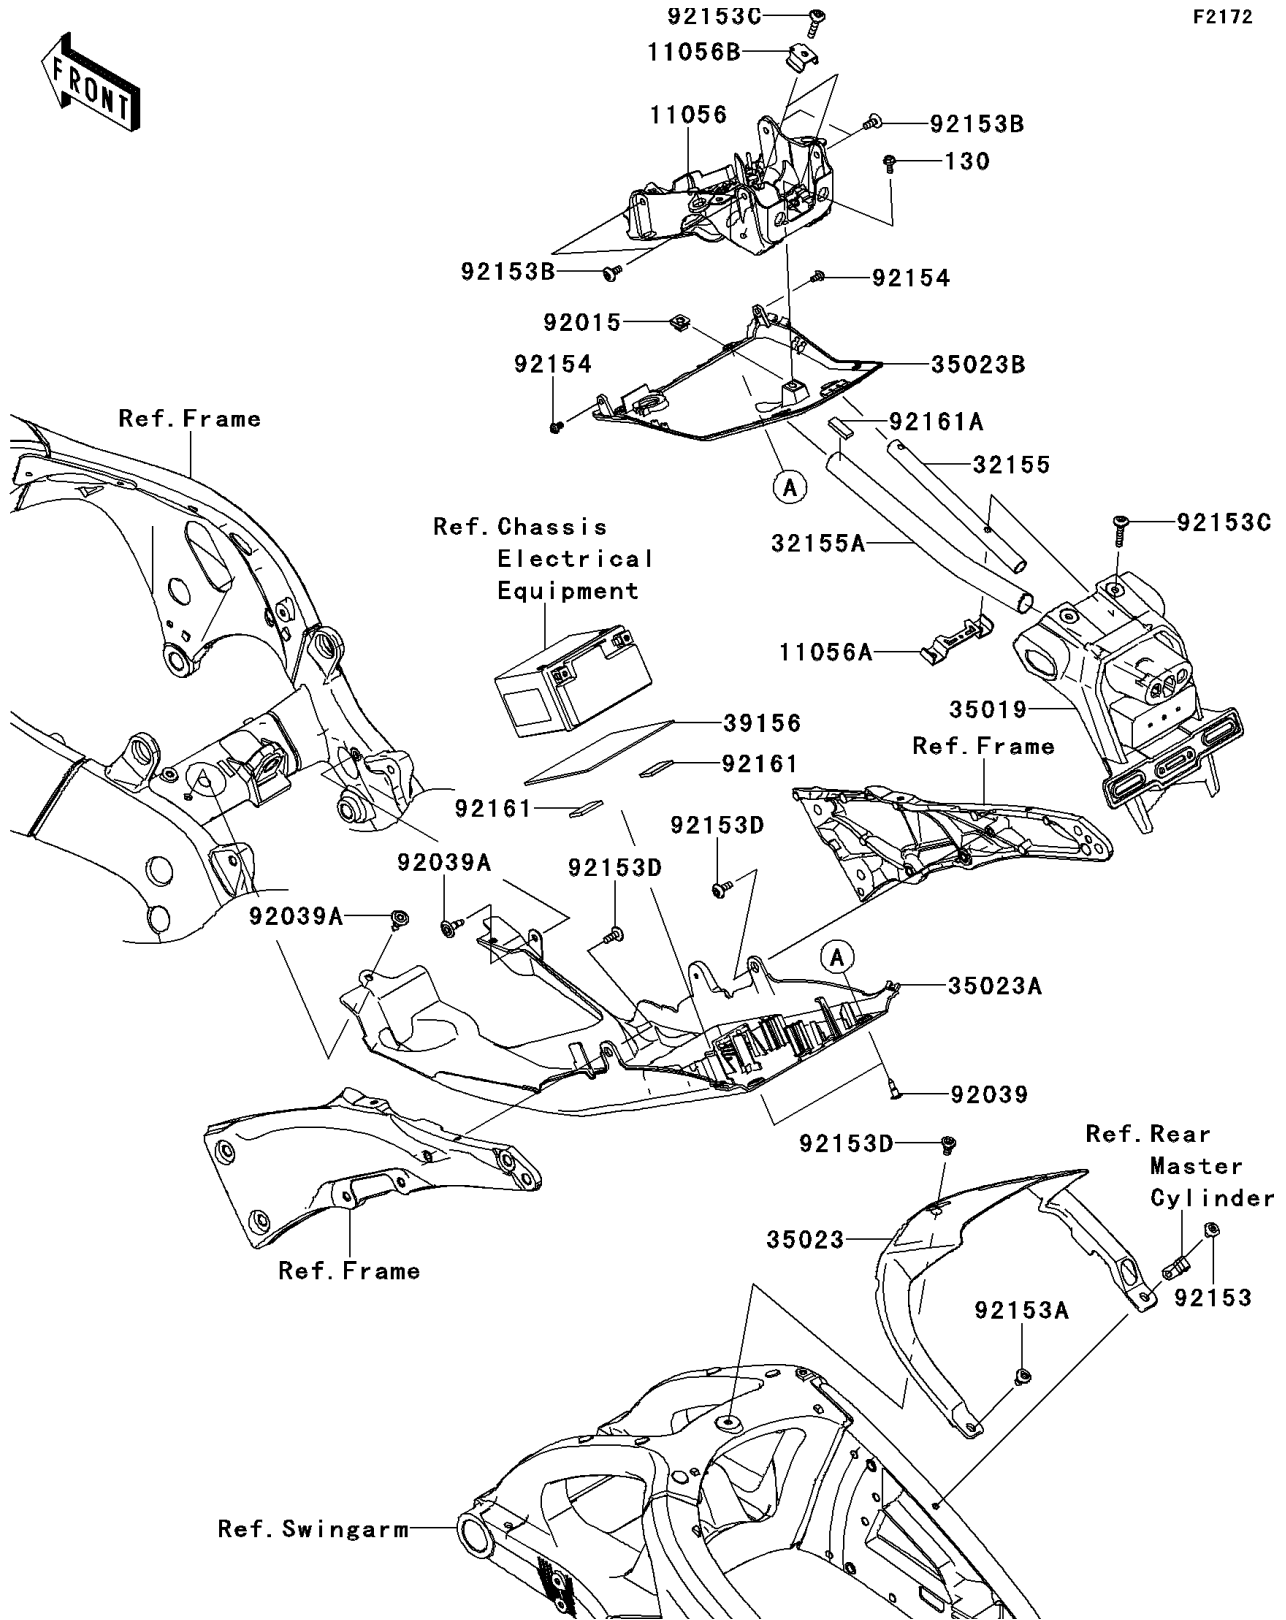

# 2012 NINJA® ZX™ -10R PARTS DIAGRAM

Rear Fender(s)

F2172

# 2012 NINJA® ZX™ -10R PARTS LIST

Rear Fender(s)

ITEM NAME	PART NUMBER	QUANTITY
-----------	-------------	----------