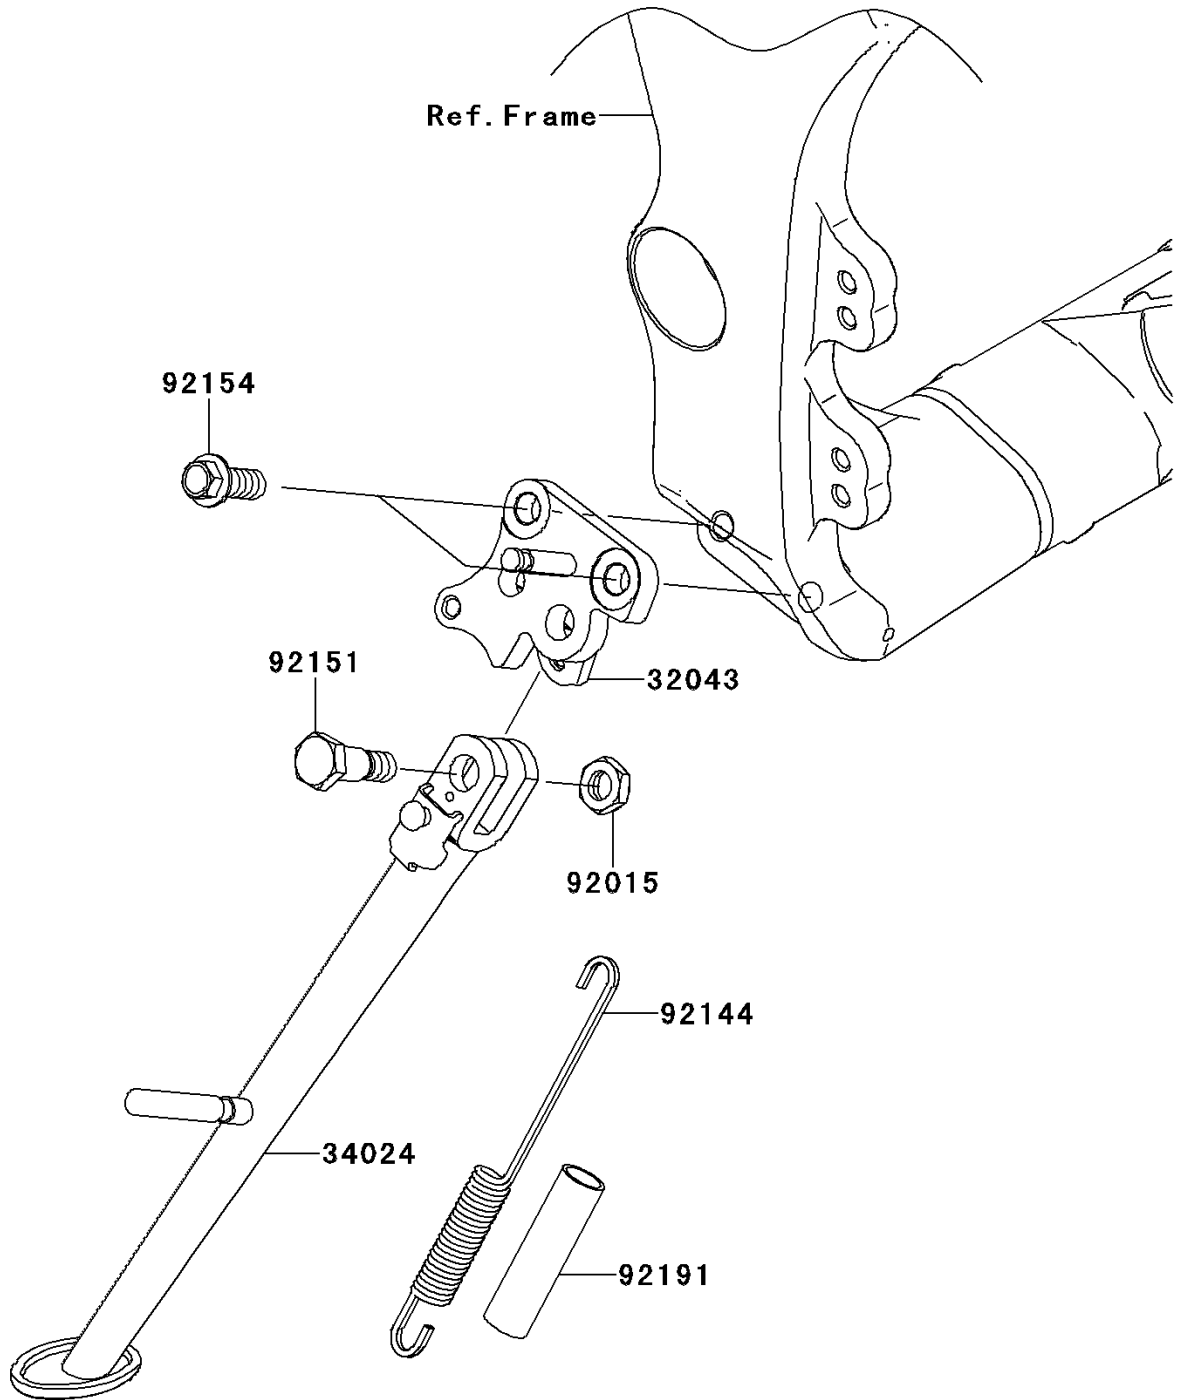

2012 NINJA® ZX™ -10R PARTS DIAGRAM

Stand(s)

F2190

2012 NINJA® ZX™ -10R PARTS LIST

Stand(s)

ITEM NAME	PART NUMBER	QUANTITY
BRACKET-STAND,F.S.BLACK (Ref # 32043)	32043-0090-18R	1
STAND-SIDE,F.S.BLACK (Ref # 34024)	34024-0093-18R	1
NUT,LOCK,10MM,BLACK (Ref # 92015)	92015-1188	1
SPRING,SIDE STAND (Ref # 92144)	92144-1818	1
BOLT,SIDE STAND (Ref # 92151)	92151-1797	1
BOLT,FLANGED,10X30 (Ref # 92154)	92154-0543	2
TUBE,13X16X60 (Ref # 92191)	92191-1001	1